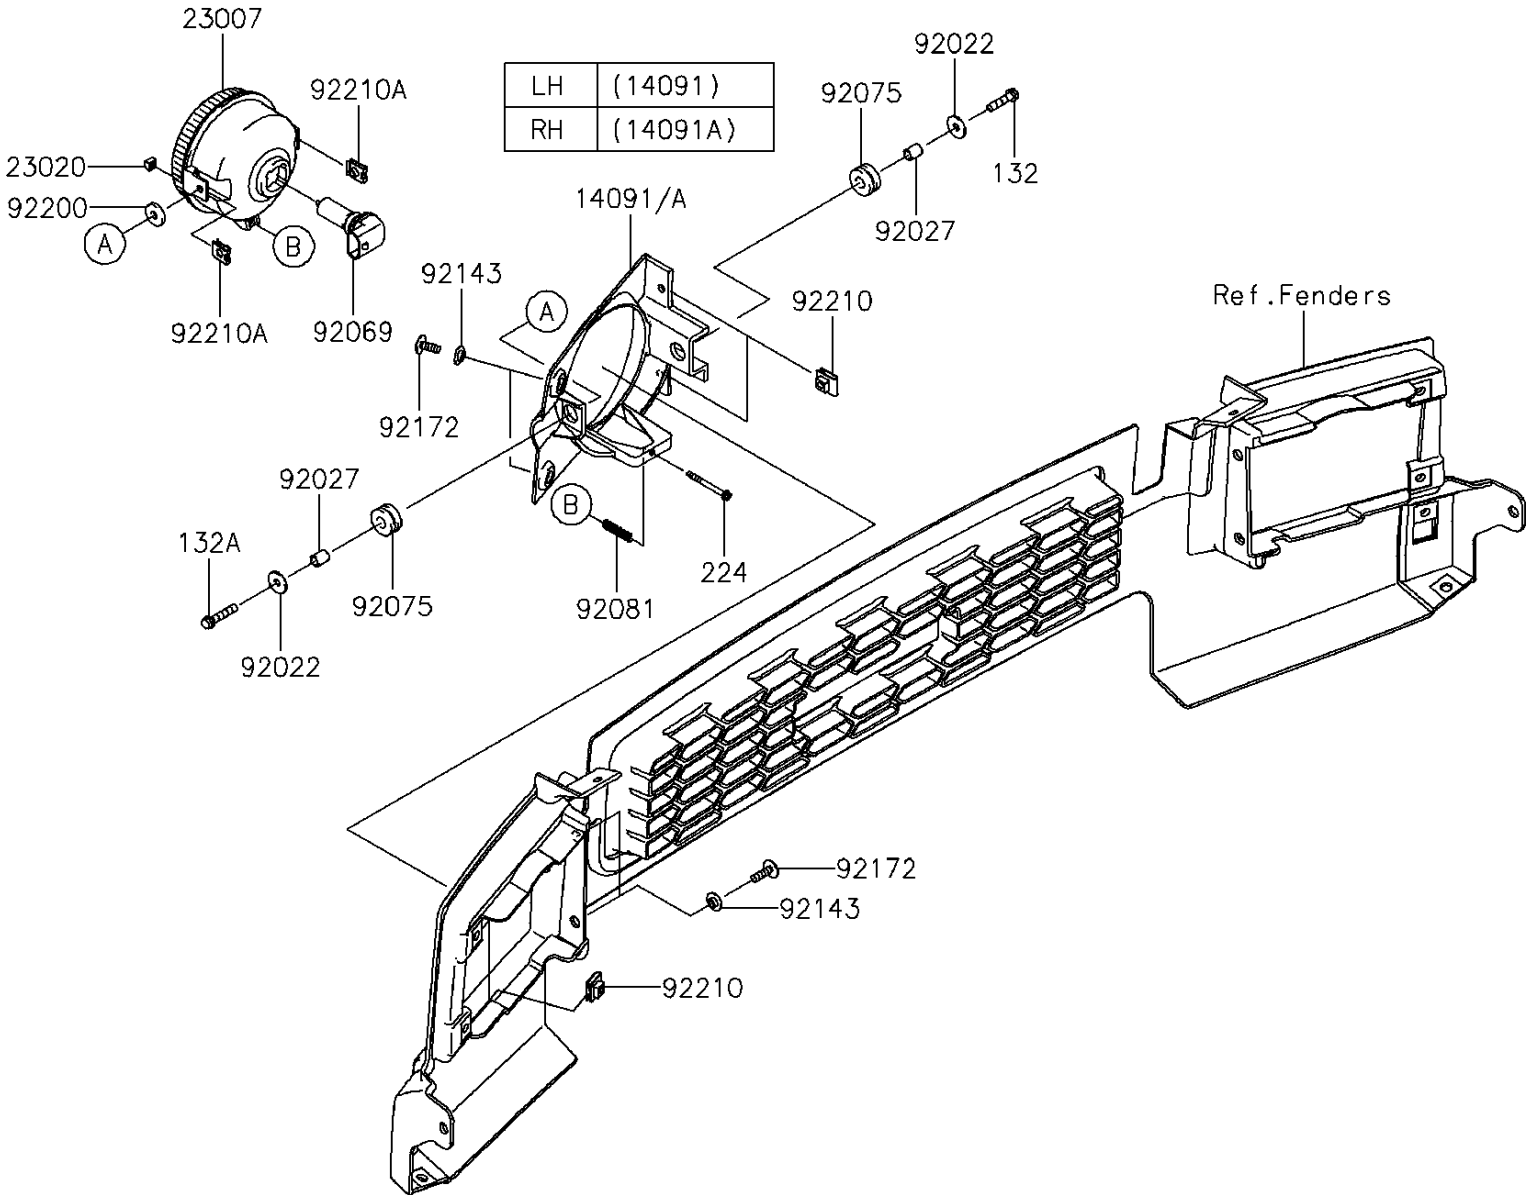

2015 Mule 4010 Trans4x4 PARTS DIAGRAM

Headlight(s)

F2710

2015 Mule 4010 Trans4x4 PARTS LIST

Headlight(s)

ITEM NAME	PART NUMBER	QUANTITY
COVER,HEAD LAMP,LH (Ref # 14091)	14091-0827	1
COVER,HEAD LAMP,RH (Ref # 14091A)	14091-0828	1
LENS-COMP,HEAD LAMP (Ref # 23007)	23007-0096	2
NUT,4MM,FOCUS ADJUST (Ref # 23020)	23020-018	2
WASHER,6.5X20X1.6 (Ref # 92022)	92022-125	4
COLLAR,6.8X10X12 (Ref # 92027)	92027-162	4
BULB,12V 35/35W (Ref # 92069)	92069-0019	2
DAMPER (Ref # 92075)	92075-1690	4
SPRING,FOCUS ADJUST (Ref # 92081)	92081-1896	2
COLLAR (Ref # 92143)	92143-1087	8
SCREW,TAPPING,6X20 (Ref # 92172)	92172-0488	8
WASHER,6.5X20X3.2 (Ref # 92200)	92200-0359	2
NUT,LEAF SPRING,6MM (Ref # 92210)	92210-0624	8
NUT (Ref # 92210A)	92210-1125	4
BOLT-FLANGED-SMALL,6X25 (Ref # 132)	132BA0625	2
BOLT-FLANGED-SMALL,6X30 (Ref # 132A)	132BA0630	2
SCREW-PAN-WP-CROS,4X45 (Ref # 224)	224AA0445	2