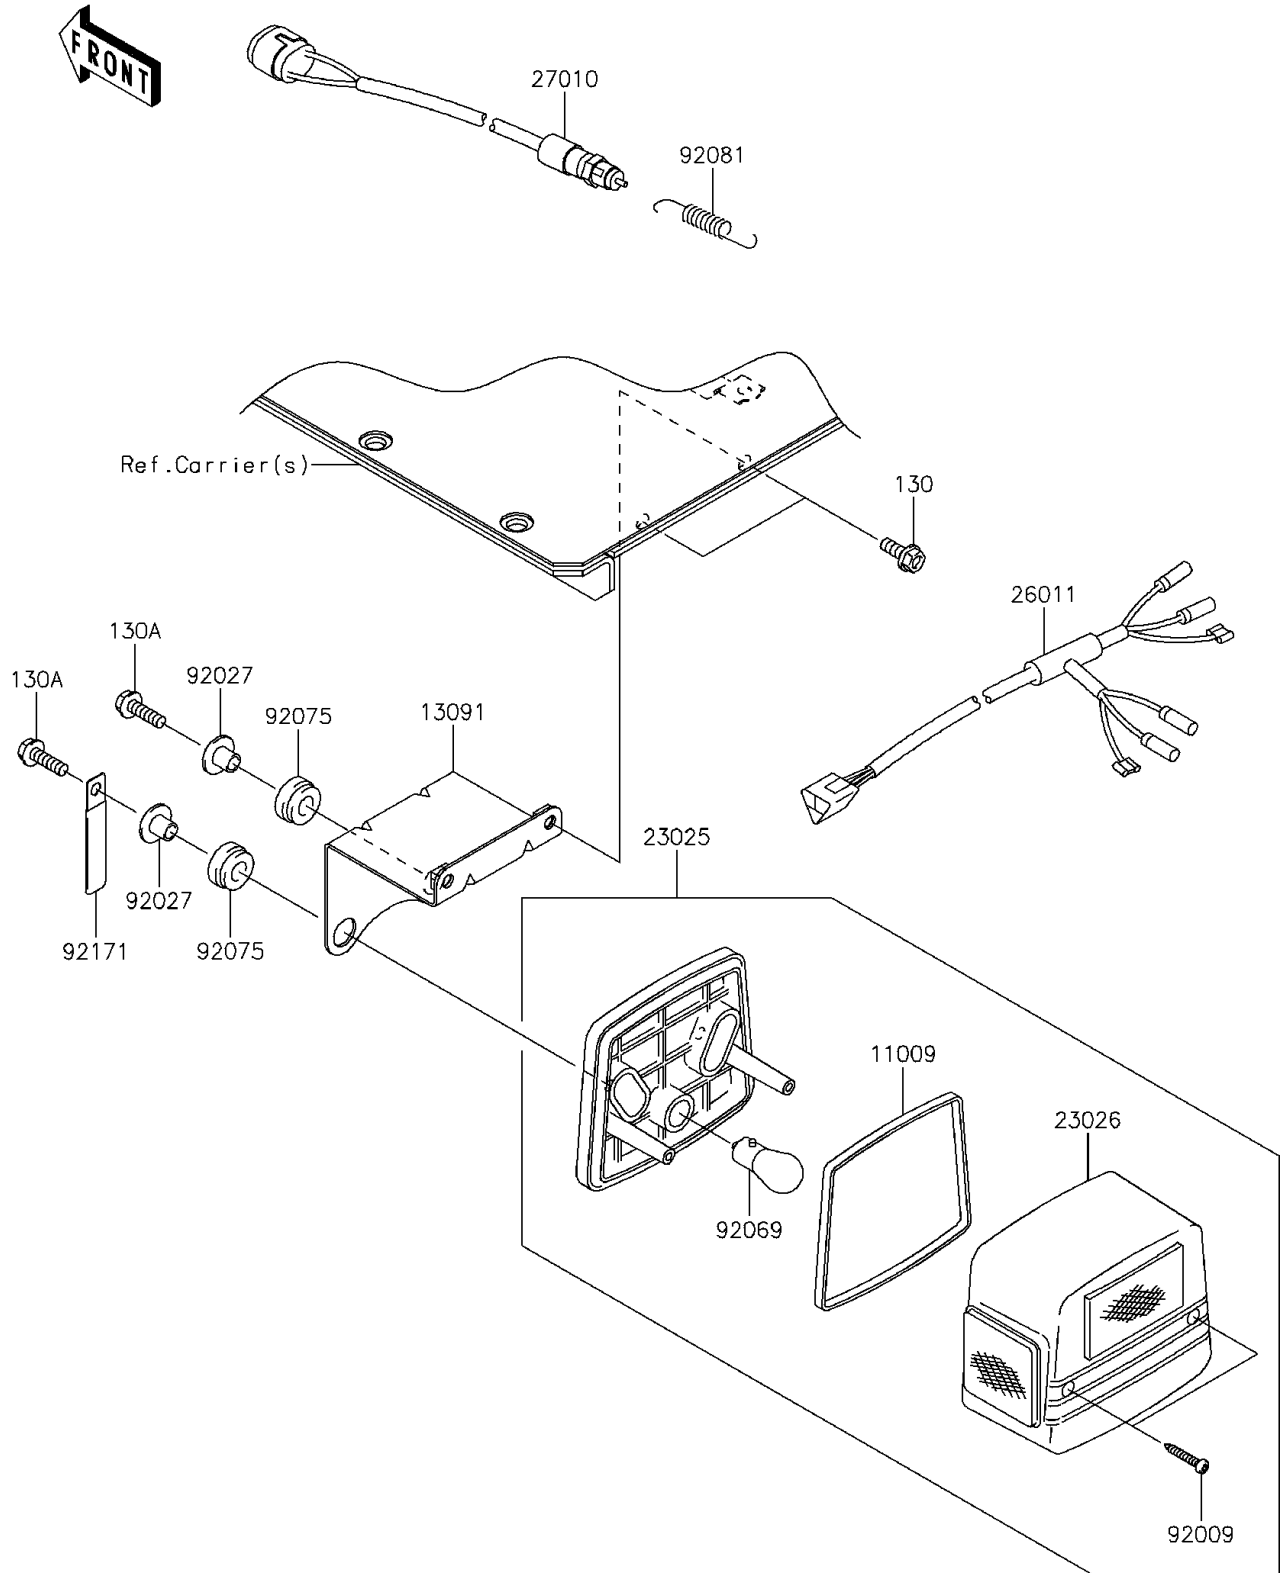

2015 Mule 4010 Trans4x4 PARTS DIAGRAM

Taillight(s)

F2720

2015 Mule 4010 Trans4x4 PARTS LIST

Taillight(s)

ITEM NAME	PART NUMBER	QUANTITY
GASKET,TAIL LAMP (Ref # 11009)	11009-1215	2
HOLDER,TAIL LAMP (Ref # 13091)	13091-1743	2
LAMP-TAIL (Ref # 23025)	23025-1042	2
LENS,TAIL LAMP (Ref # 23026)	23026-1019	2
WIRE-LEAD (Ref # 26011)	26011-1756	1
SWITCH,BRAKE LAMP (Ref # 27010)	27010-1301	1
SCREW,TAPPING,4X25 (Ref # 92009)	92009-1069	4
COLLAR,L=11.1 (Ref # 92027)	92027-194	4
BULB,12V 21/5W (Ref # 92069)	92069-1011	2
DAMPER (Ref # 92075)	92075-277	4
SPRING,HOOK RETURN (Ref # 92081)	92081-1466	1
CLAMP,L=60 (Ref # 92171)	92171-0652	2
BOLT-FLANGED,6X16 (Ref # 130)	130BA0616	4
BOLT-FLANGED,6X20 (Ref # 130A)	130BA0620	4