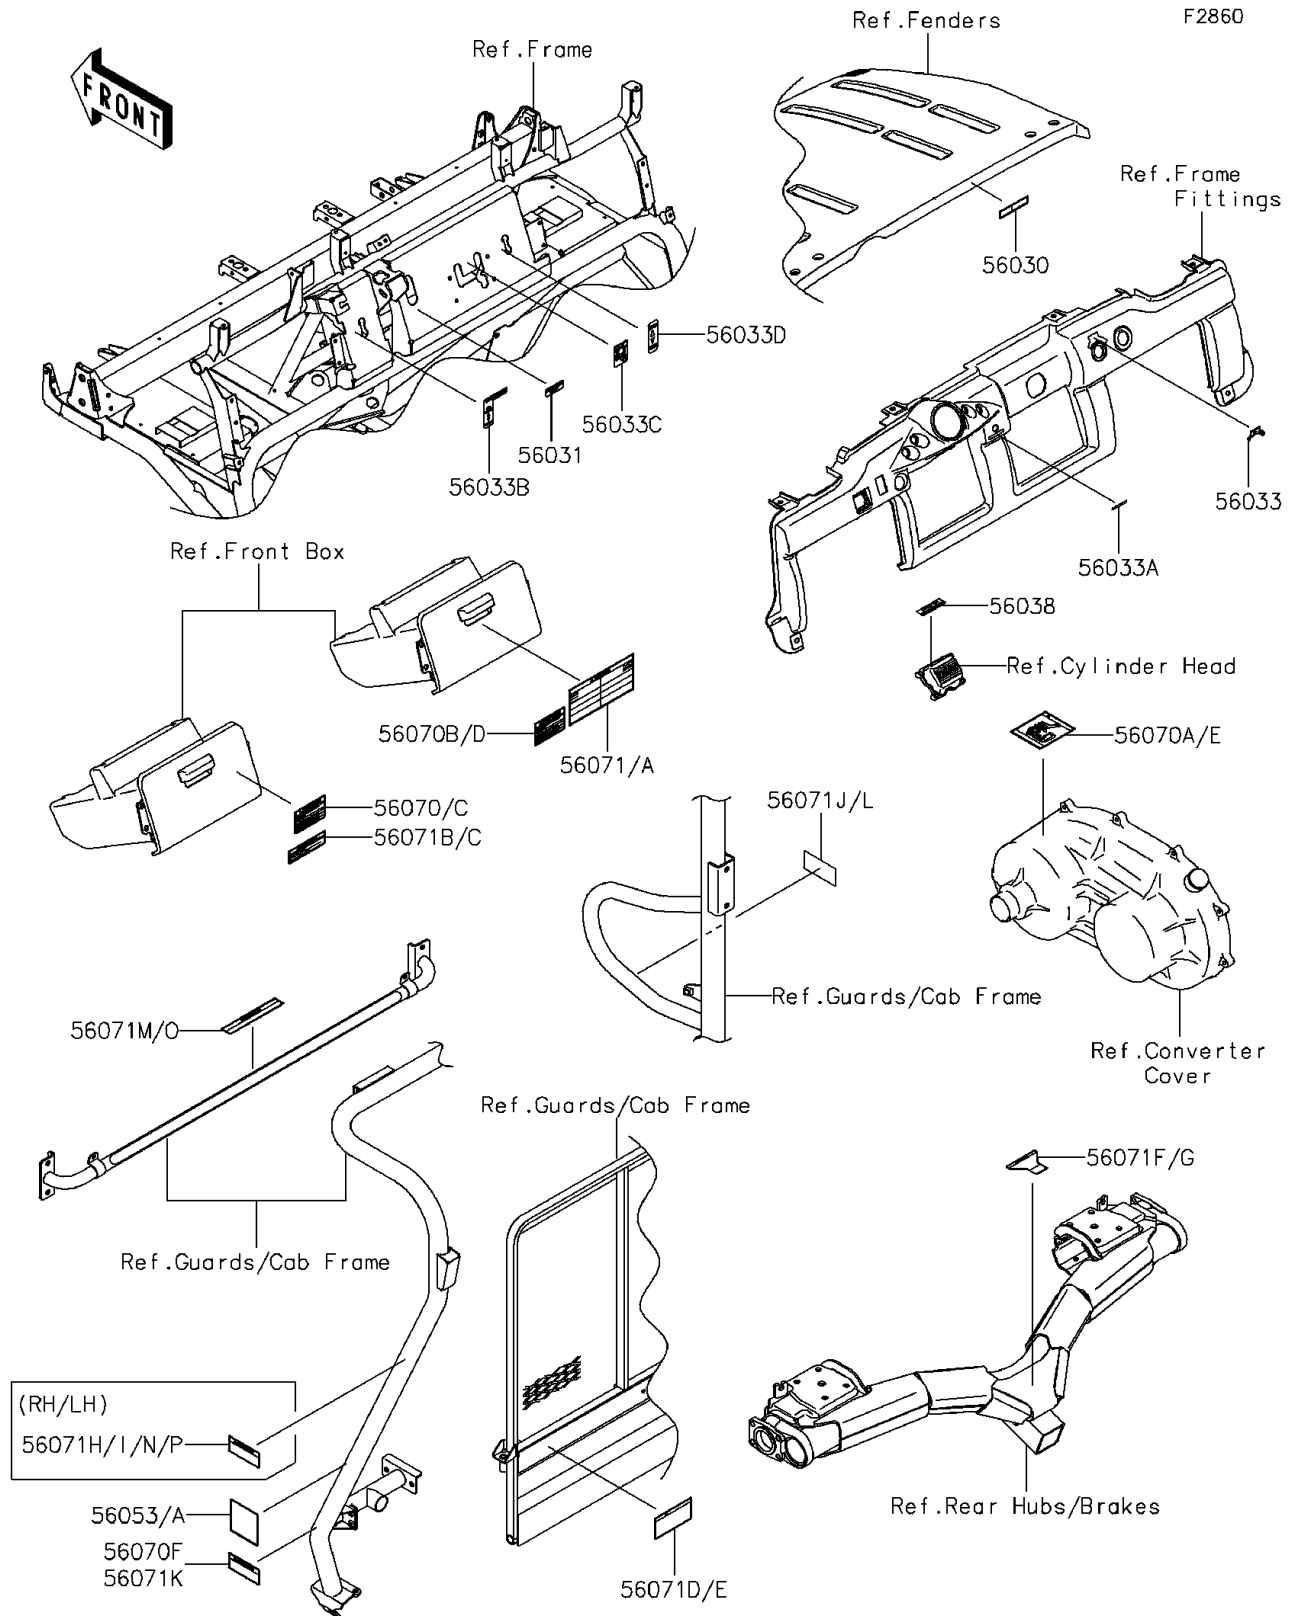

2014 Mule 4010 Trans4x4 PARTS DIAGRAM

Labels

2014 Mule 4010 Trans4x4 PARTS LIST

Labels

ITEM NAME	PART NUMBER	QUANTITY
LABEL,OPERATING HOOD (Ref # 56030)	56030-0267	1
LABEL-MANUAL,BRAKE FLUID LEVEL (Ref # 56031)	56031-1818	1
LABEL-MANUAL,IGNITION (Ref # 56033)	56033-0212	1
LABEL-MANUAL,POWER STEERING (Ref # 56033A)	56033-0213	1
LABEL-MANUAL,DIFF MODE (Ref # 56033B)	56033-1183	1
LABEL-MANUAL,SHIFT (Ref # 56033C)	56033-1186	1
LABEL-MANUAL,2WD/4WD (Ref # 56033D)	56033-1187	1
LABEL-BRAND (Ref # 56038)	56038-2782	1
LABEL-SPECIFICATION,TIRE (Ref # 56053A)	56053-7534	1
LABEL-WARNING,OFF-HIGHWAY (Ref # 56070)	56070-0050	1
LABEL-WARNING,HOT SURFACES (Ref # 56070A)	56070-0051	1
LABEL-WARNING,BONNET OPERATION (Ref # 56070B)	56070-0053	1
LABEL-WARNING,BED RAISED (Ref # 56070F)	56070-7515	1
LABEL-WARNING,GENERAL (Ref # 56071)	56071-0102	1
LABEL-WARNING,SHIFT CAUTION (Ref # 56071B)	56071-0128	1
LABEL-WARNING,CARGO BED (Ref # 56071D)	56071-0137	1
LABEL-WARNING,TRAILER HITCH (Ref # 56071F)	56071-0332	1
LABEL-WARNING,GASOLINE (Ref # 56071J)	56071-7501	1
LABEL,FINGERS PINCH (Ref # 56071N)	56071-7508	2
LABEL-WARNING,REAR SEAT (Ref # 56071O)	56071-7513	1
LABEL-WARNING,CAB FRAME (Ref # 56071P)	56071-7514	2