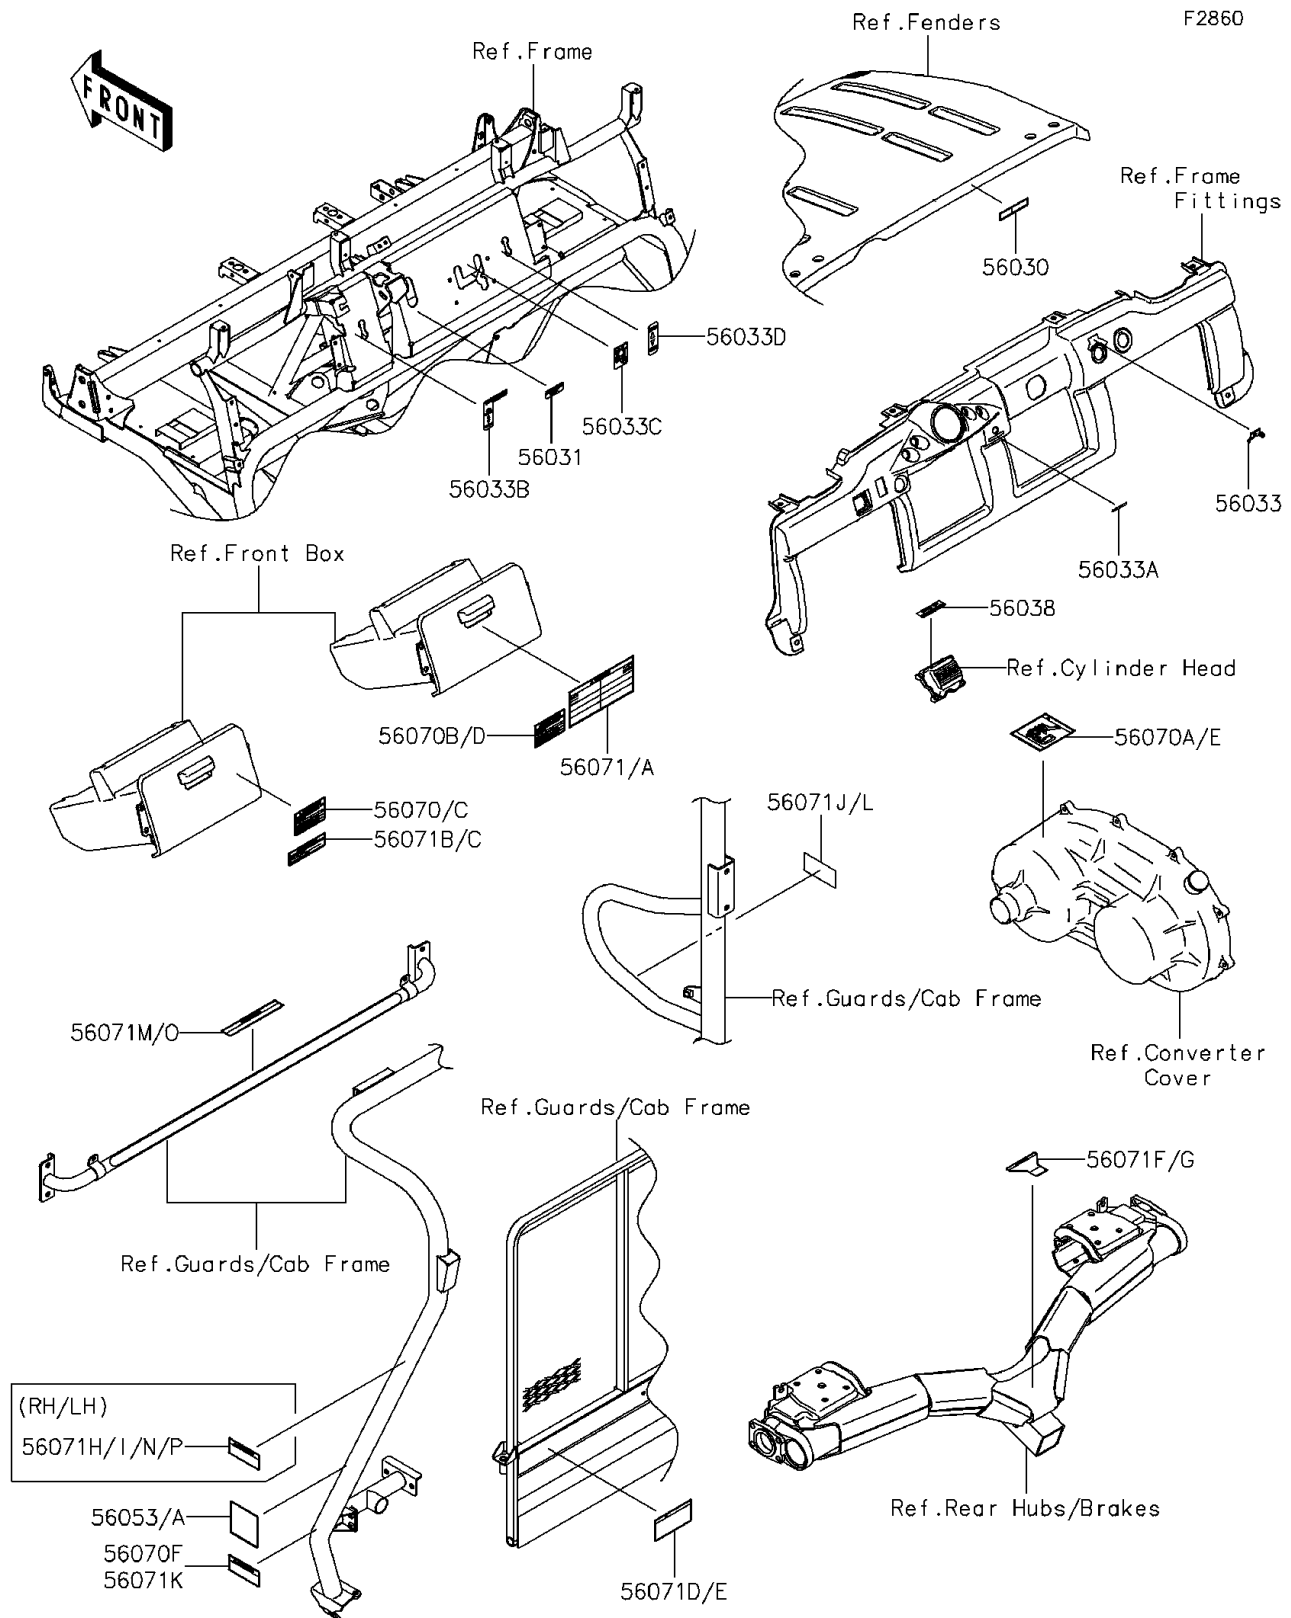

2015 Mule 4010 Trans4x4 PARTS DIAGRAM

Labels

2015 Mule 4010 Trans4x4 PARTS LIST

Labels

ITEM NAME	PART NUMBER	QUANTITY
LABEL,OPERATING HOOD (Ref # 56030)	56030-0267	1
LABEL-MANUAL,BRAKE FLUID LEVEL (Ref # 56031)	56031-1818	1
LABEL-MANUAL,IGNITION (Ref # 56033)	56033-0212	1
LABEL-MANUAL,POWER STEERING (Ref # 56033A)	56033-0213	1
LABEL-MANUAL,DIFF MODE (Ref # 56033B)	56033-1183	1
LABEL-MANUAL,SHIFT (Ref # 56033C)	56033-1186	1
LABEL-MANUAL,2WD/4WD (Ref # 56033D)	56033-1187	1
LABEL-BRAND (Ref # 56038)	56038-2782	1
LABEL-SPECIFICATION,TIRE (Ref # 56053A)	56053-7534	1
LABEL-WARNING,OFF-HIGHWAY (Ref # 56070)	56070-0050	1
LABEL-WARNING,HOT SURFACES (Ref # 56070A)	56070-0051	1
LABEL-WARNING,BONNET OPERATION (Ref # 56070B)	56070-0053	1
LABEL-WARNING,BED RAISED (Ref # 56070F)	56070-7515	1
LABEL-WARNING,GENERAL (Ref # 56071)	56071-0102	1
LABEL-WARNING,SHIFT CAUTION (Ref # 56071B)	56071-0128	1
LABEL-WARNING,CARGO BED (Ref # 56071D)	56071-0137	1
LABEL-WARNING,TRAILER HITCH (Ref # 56071F)	56071-0332	1
LABEL-WARNING,CAB FRAME (Ref # 56071H)	56071-0492	2
LABEL-WARNING,GASOLINE (Ref # 56071J)	56071-7501	1
LABEL,FINGERS PINCH (Ref # 56071N)	56071-7508	2
LABEL-WARNING,REAR SEAT (Ref # 56071O)	56071-7513	1
LABEL-WARNING,CAB FRAME (Ref # 56071P)	56071-7514	2