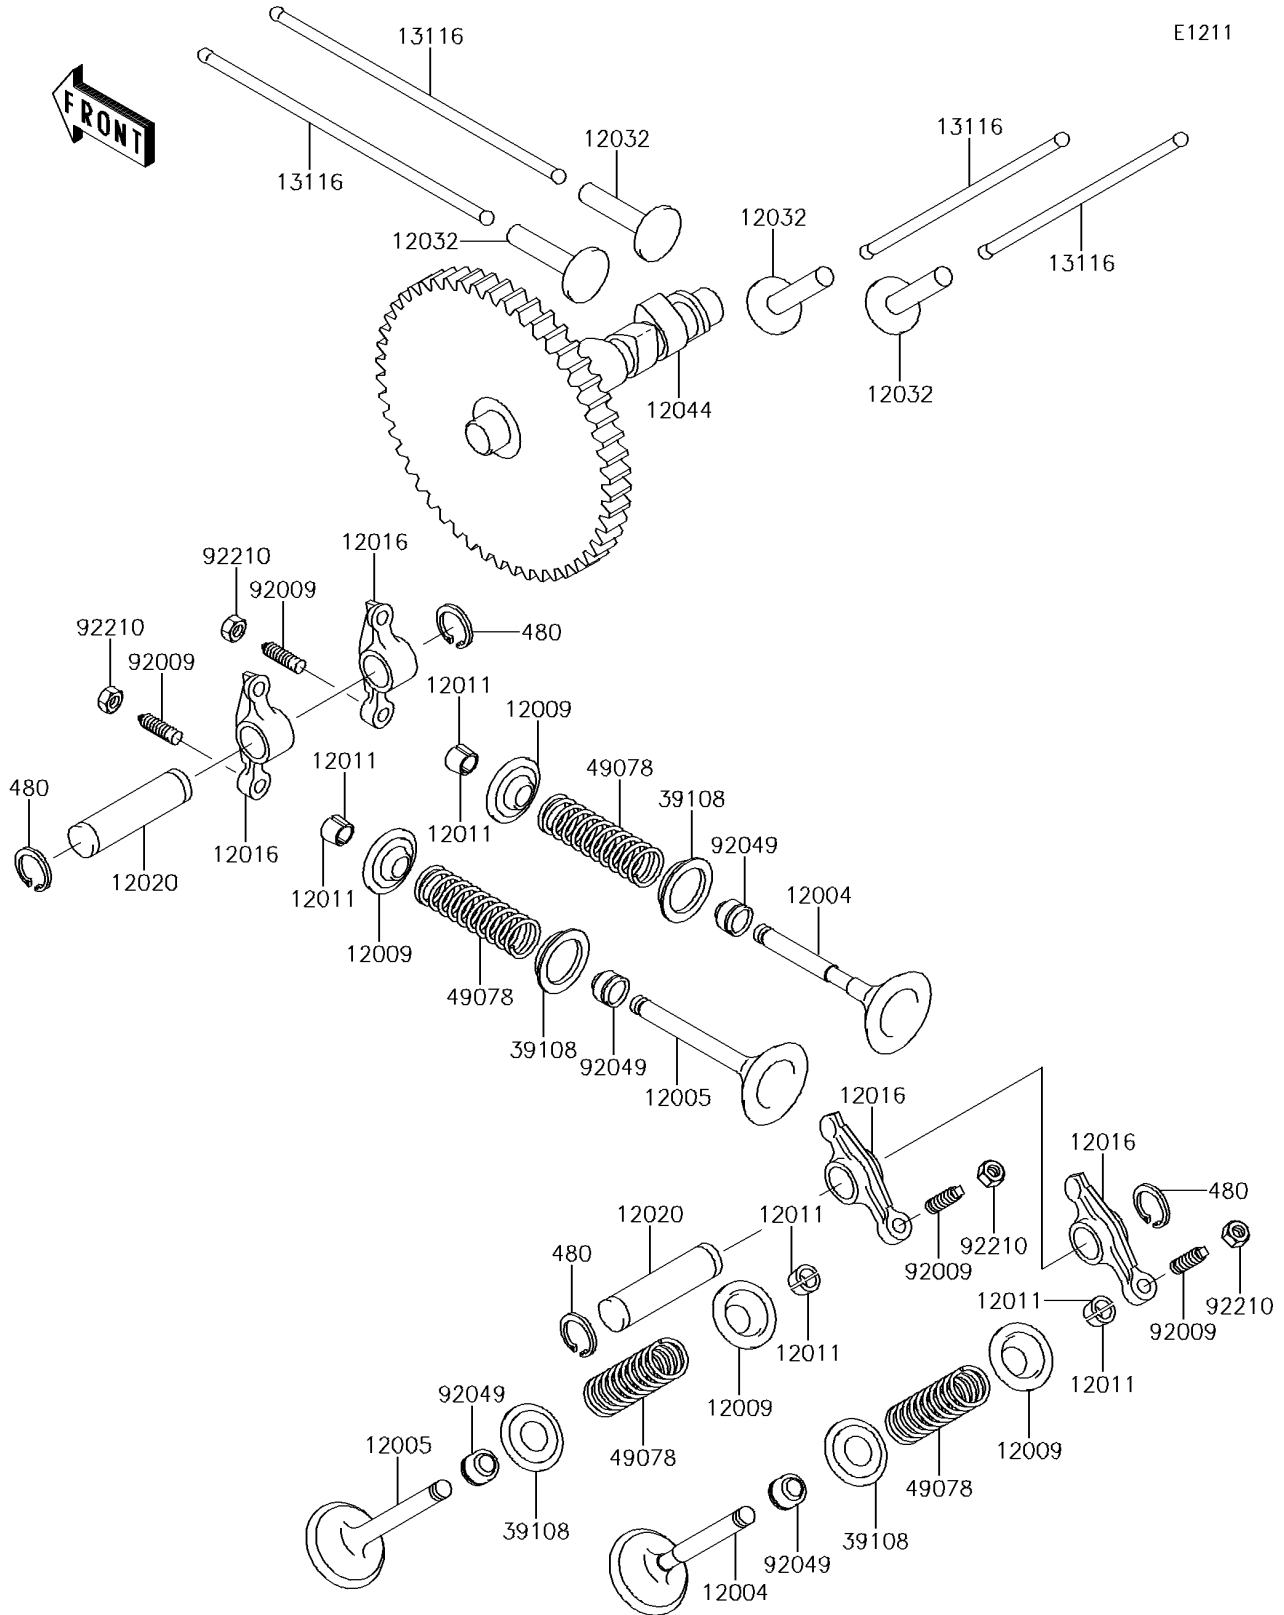

2017 MULE™ 4010 TRANS4x4® CAMO PARTS DIAGRAM

Valve(s)/Camshaft(s)

2017 MULE™ 4010 TRANS4x4® CAMO PARTS LIST

Valve(s)/Camshaft(s)

ITEM NAME	PART NUMBER	QUANTITY
VALVE-INTAKE (Ref # 12004)	12004-2115	2
VALVE-EXHAUST (Ref # 12005)	12005-2093	2
RETAINER-VALVE SPRING (Ref # 12009)	12009-2067	4
COLLET (Ref # 12011)	12011-2056	8
ARM-ROCKER (Ref # 12016)	12016-2056	4
SHAFT-ROCKER (Ref # 12020)	12020-2059	2
TAPPET (Ref # 12032)	12032-2064	4
CAMSHAFT-VALVE (Ref # 12044)	12044-0803	1
ROD-PUSH (Ref # 13116)	13116-2057	4
RETAINER-SPRING (Ref # 39108)	39108-2057	4
SPRING-ENGINE VALVE (Ref # 49078)	49078-2082	4
SCREW,VALVE ADJUST (Ref # 92009)	92009-1109	4
SEAL-OIL (Ref # 92049)	92049-2109	4
NUT,VALVE ADJUST LOCK (Ref # 92210)	92210-1491	4
CIRCLIP-TYPE-C,12MM (Ref # 480)	480J1200	4