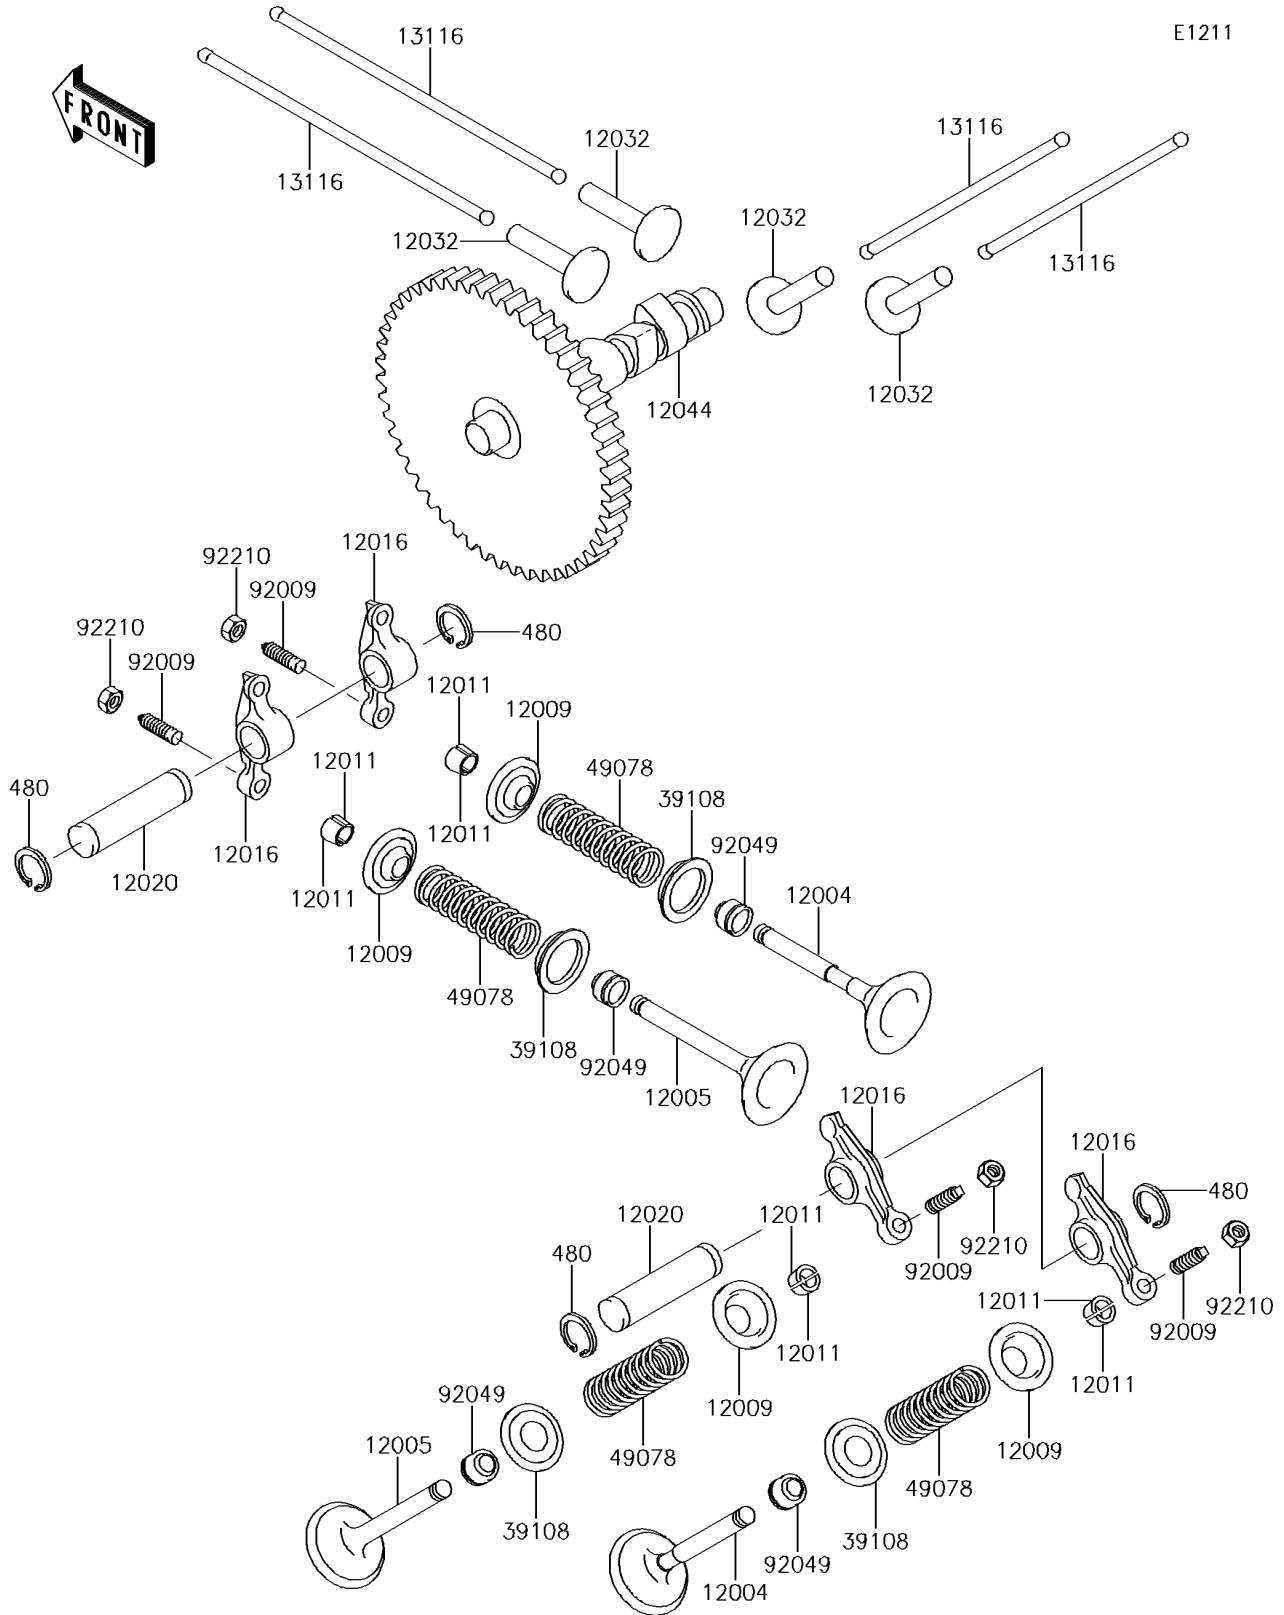

# 2017 MULE™ 4010 TRANS4x4® CAMO PARTS DIAGRAM

Valve(s)/Camshaft(s)

## 2017 MULE™ 4010 TRANS4x4® CAMO PARTS LIST

Valve(s)/Camshaft(s)

ITEM NAME	PART NUMBER	QUANTITY
VALVE-INTAKE (Ref # 12004)	12004-2115	2
VALVE-EXHAUST (Ref # 12005)	12005-2093	2
RETAINER-VALVE SPRING (Ref # 12009)	12009-2067	4
COLLET (Ref # 12011)	12011-2056	8
ARM-ROCKER (Ref # 12016)	12016-2056	4
SHAFT-ROCKER (Ref # 12020)	12020-2059	2
TAPPET (Ref # 12032)	12032-2064	4
CAMSHAFT-VALVE (Ref # 12044)	12044-0803	1
ROD-PUSH (Ref # 13116)	13116-2057	4
RETAINER-SPRING (Ref # 39108)	39108-2057	4
SPRING-ENGINE VALVE (Ref # 49078)	49078-2082	4
SCREW,VALVE ADJUST (Ref # 92009)	92009-1109	4
SEAL-OIL (Ref # 92049)	92049-2109	4
NUT,VALVE ADJUST LOCK (Ref # 92210)	92210-1491	4
CIRCLIP-TYPE-C,12MM (Ref # 480)	480J1200	4