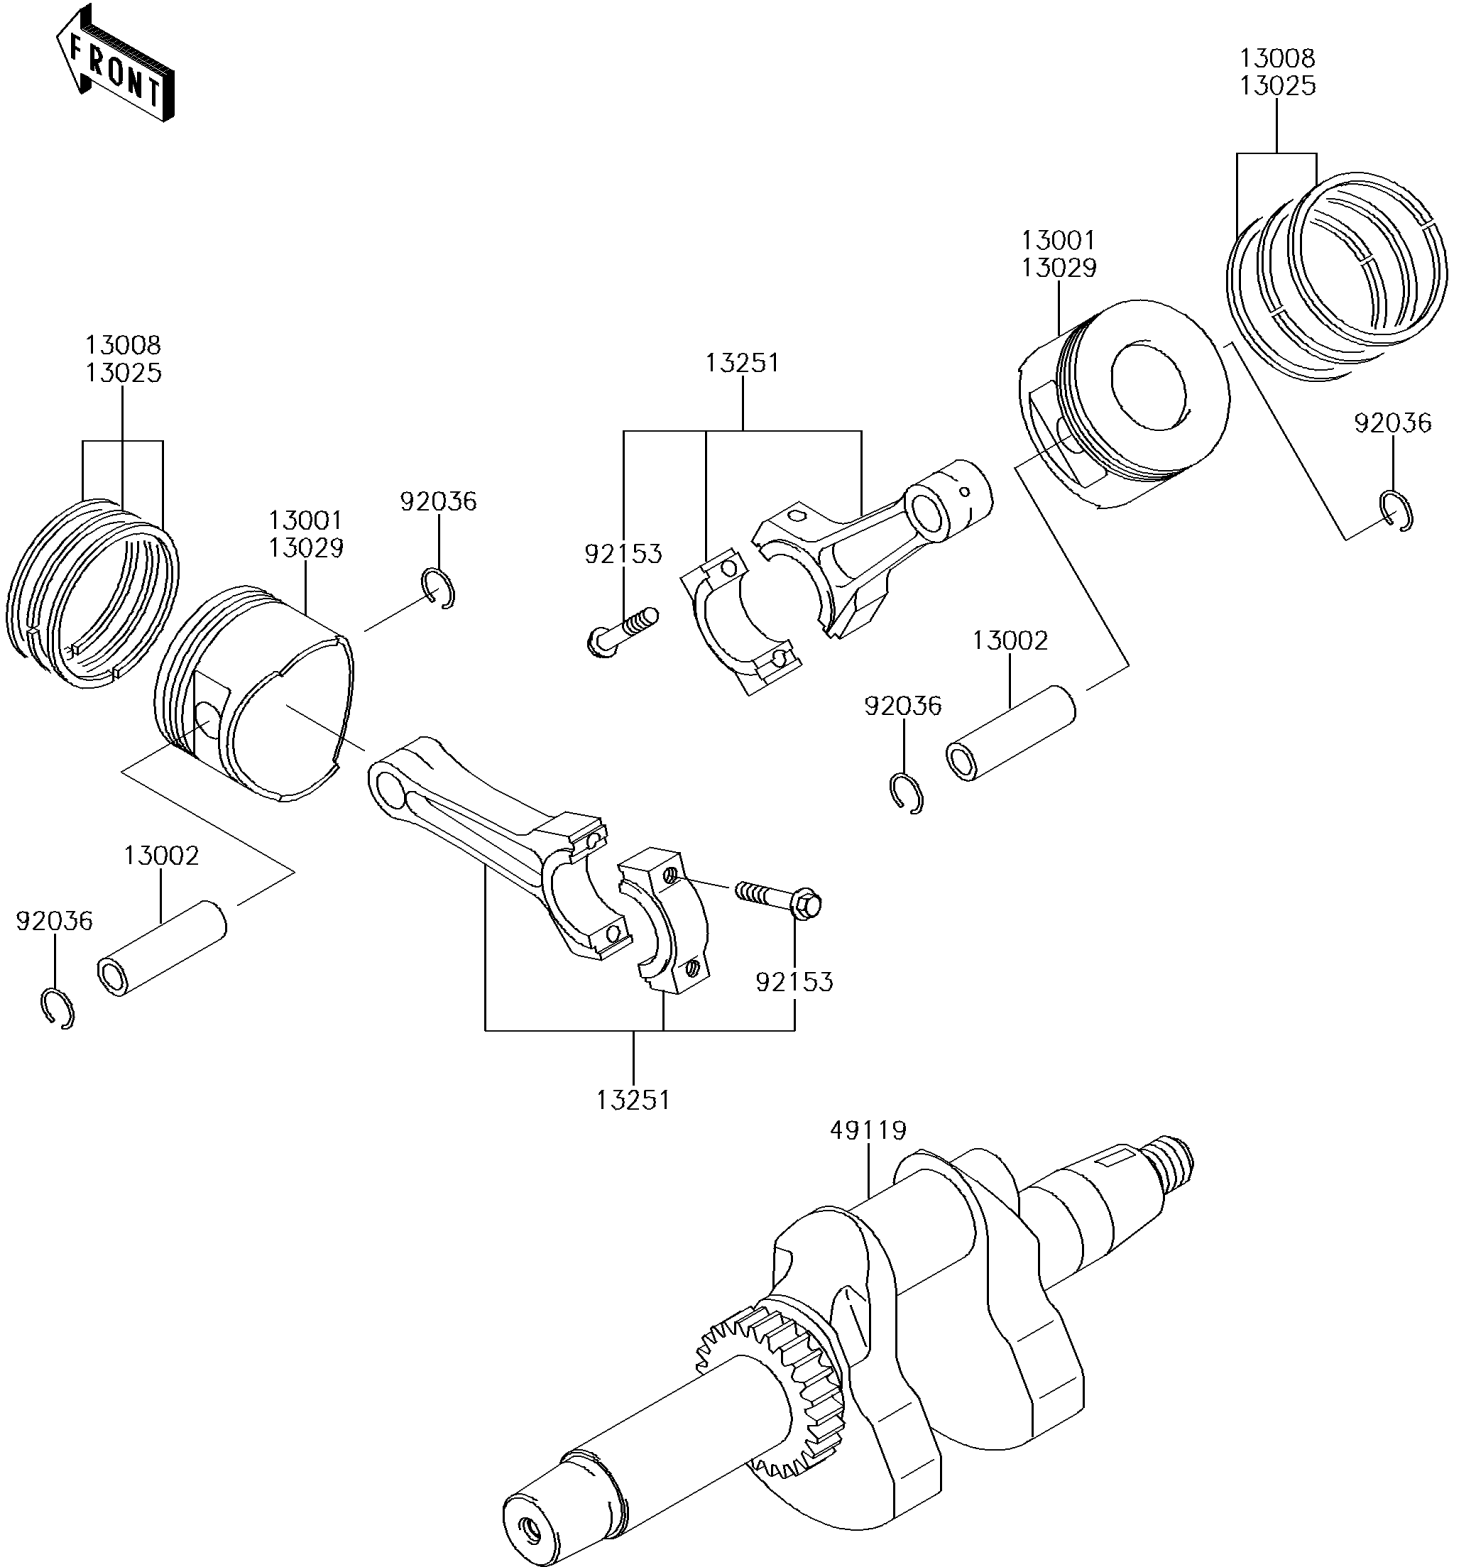

2015 MULE™ 4010 TRANS4x4® CAMO PARTS DIAGRAM

Crankshaft/Piston(s)

E1320

2015 MULE™ 4010 TRANS4x4® CAMO PARTS LIST

Crankshaft/Piston(s)

ITEM NAME	PART NUMBER	QUANTITY
PISTON-ENGINE,STD (Ref # 13001)	13001-2210	2
PIN-PISTON (Ref # 13002)	13002-1013	2
RING-SET-PISTON,STD (Ref # 13008)	13008-6025	2
RING-SET-PISTON L,0.50 (Ref # 13025)	13025-6008	AR
PISTON-ENGINE L,0.50 (Ref # 13029)	13029-0033	AR
ROD-ASSY-CONNECTING (Ref # 13251)	13251-0034	2
CRANKSHAFT-ASSY (Ref # 49119)	49119-0015	1
RING-SNAP,PISTON PIN (Ref # 92036)	92036-021	4
BOLT,7X35.2 (Ref # 92153)	92153-2054	4