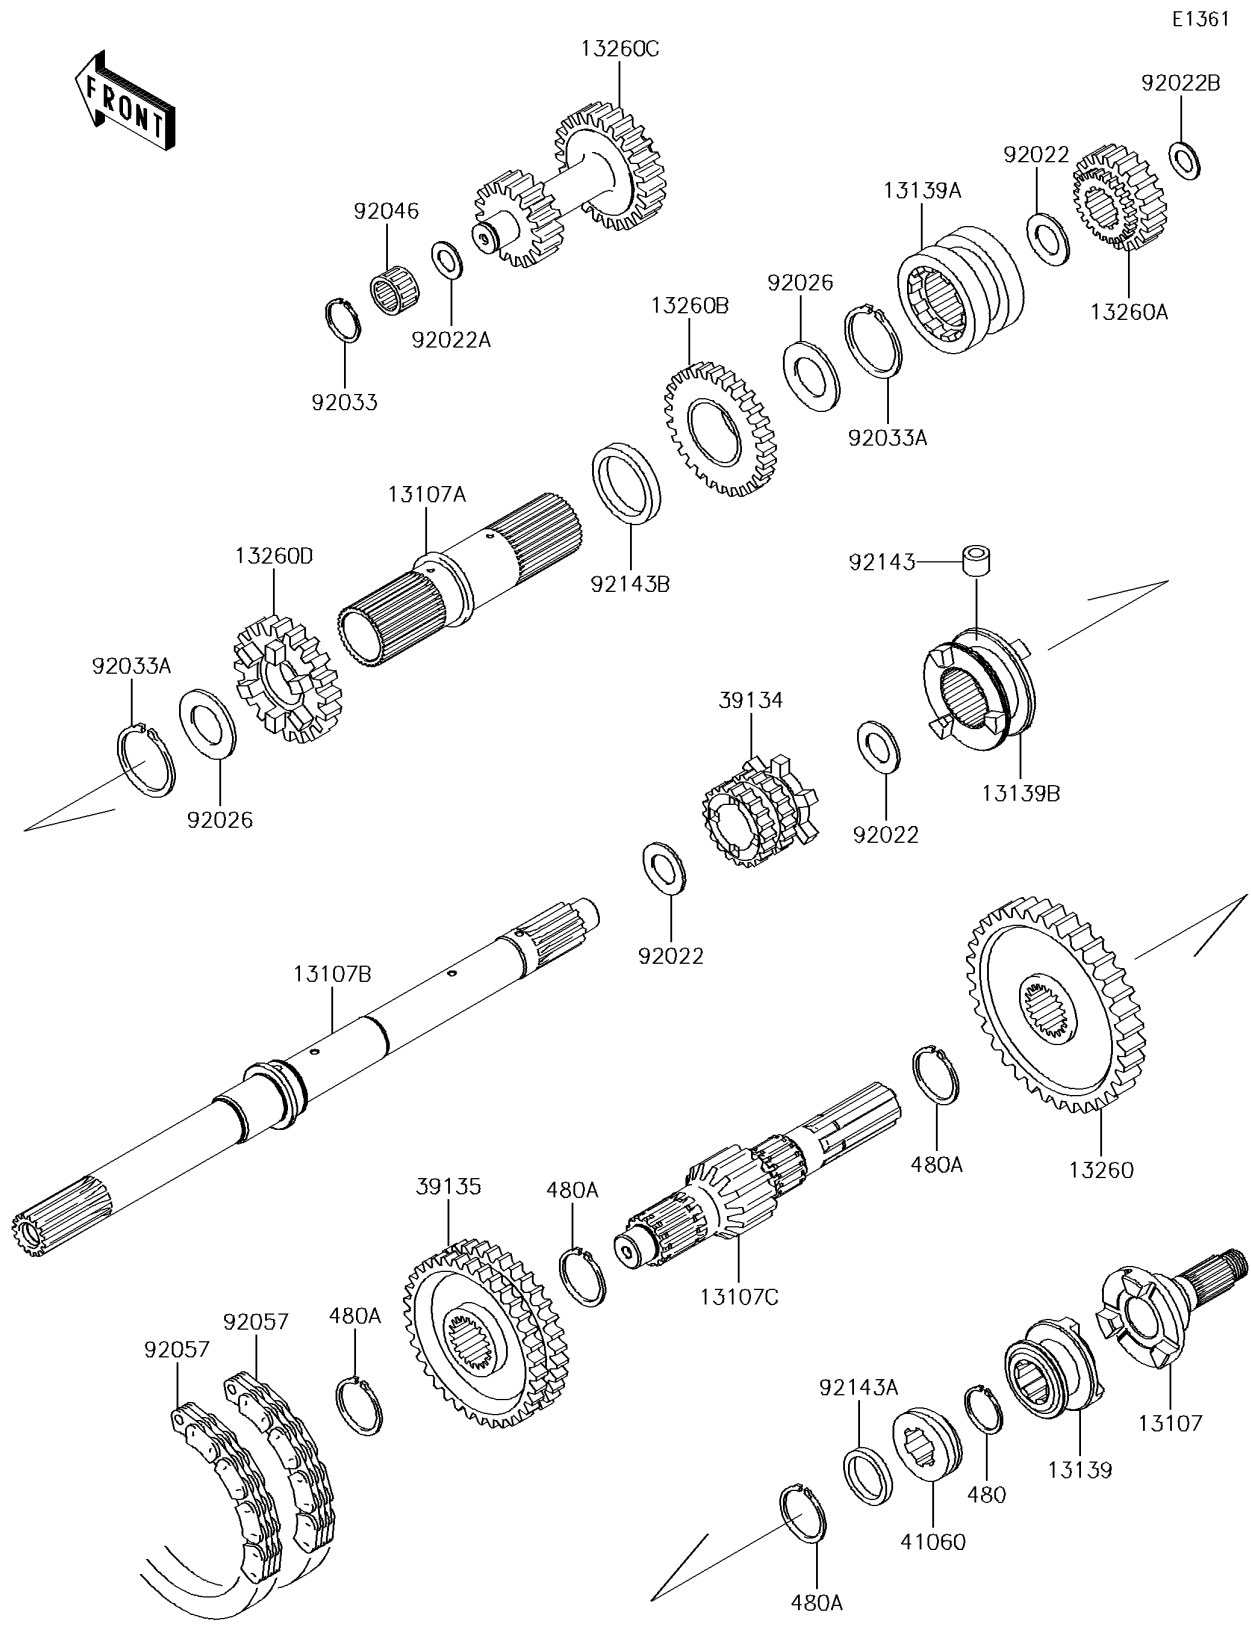

# 2015 MULE™ 4010 TRANS4x4® CAMO PARTS DIAGRAM

Transmission

## 2015 MULE™ 4010 TRANS4x4® CAMO PARTS LIST

### Transmission

ITEM NAME	PART NUMBER	QUANTITY
SHAFT,2WD/4WD (Ref # 13107)	13107-0106	1
SHAFT,INPUT OUTER (Ref # 13107A)	13107-1309	1
SHAFT,INPUT (Ref # 13107B)	13107-1470	1
SHAFT,OUTPUT,14T (Ref # 13107C)	13107-1517	1
SHIFTER,2WD/4WD (Ref # 13139)	13139-0010	1
SHIFTER,SPEED,HI/LOW (Ref # 13139A)	13139-1069	1
SHIFTER,FR/RR (Ref # 13139B)	13139-1072	1
GEAR,OUTPUT REVERSE,51T (Ref # 13260)	13260-1288	1
GEAR,INPUT REDUCTION,20T (Ref # 13260A)	13260-1289	1
GEAR,INPUT REDUCTION,28T (Ref # 13260B)	13260-1290	1
GEAR,REDUCTION,17T&25T (Ref # 13260C)	13260-1291	1
GEAR,INPUT 28T (Ref # 13260D)	13260-1462	1
SPROCKET-DRIVE,20T (Ref # 39134)	39134-1055	1
SPROCKET-DRIVEN,41T (Ref # 39135)	39135-1055	1
GEAR-METER SCREW (Ref # 41060)	41060-1147	1
WASHER,25.3X33X1 (Ref # 92022)	92022-1109	3
WASHER,17.3X28X1 (Ref # 92022A)	92022-255	1
WASHER,17.3X30X1.4 (Ref # 92022B)	92022-270	1
SPACER,35.3X44X0.5 (Ref # 92026)	92026-1375	2
RING-SNAP (Ref # 92033)	92033-032	1
RING-SNAP (Ref # 92033A)	92033-1269	2
BEARING-NEEDLE,K17X23X13.8 (Ref # 92046)	92046-1184	1
CHAIN,REVERSE,81RH2520,54L (Ref # 92057)	92057-1364	2
COLLAR,8X14X10.5 (Ref # 92143)	92143-1497	1
COLLAR,25X32X4.5 (Ref # 92143A)	92143-1597	1
COLLAR (Ref # 92143B)	92143-1599	1
CIRCLIP-TYPE-C,25MM (Ref # 480)	480J2500	1
CIRCLIP-TYPE-C,30MM (Ref # 480A)	480J3000	4