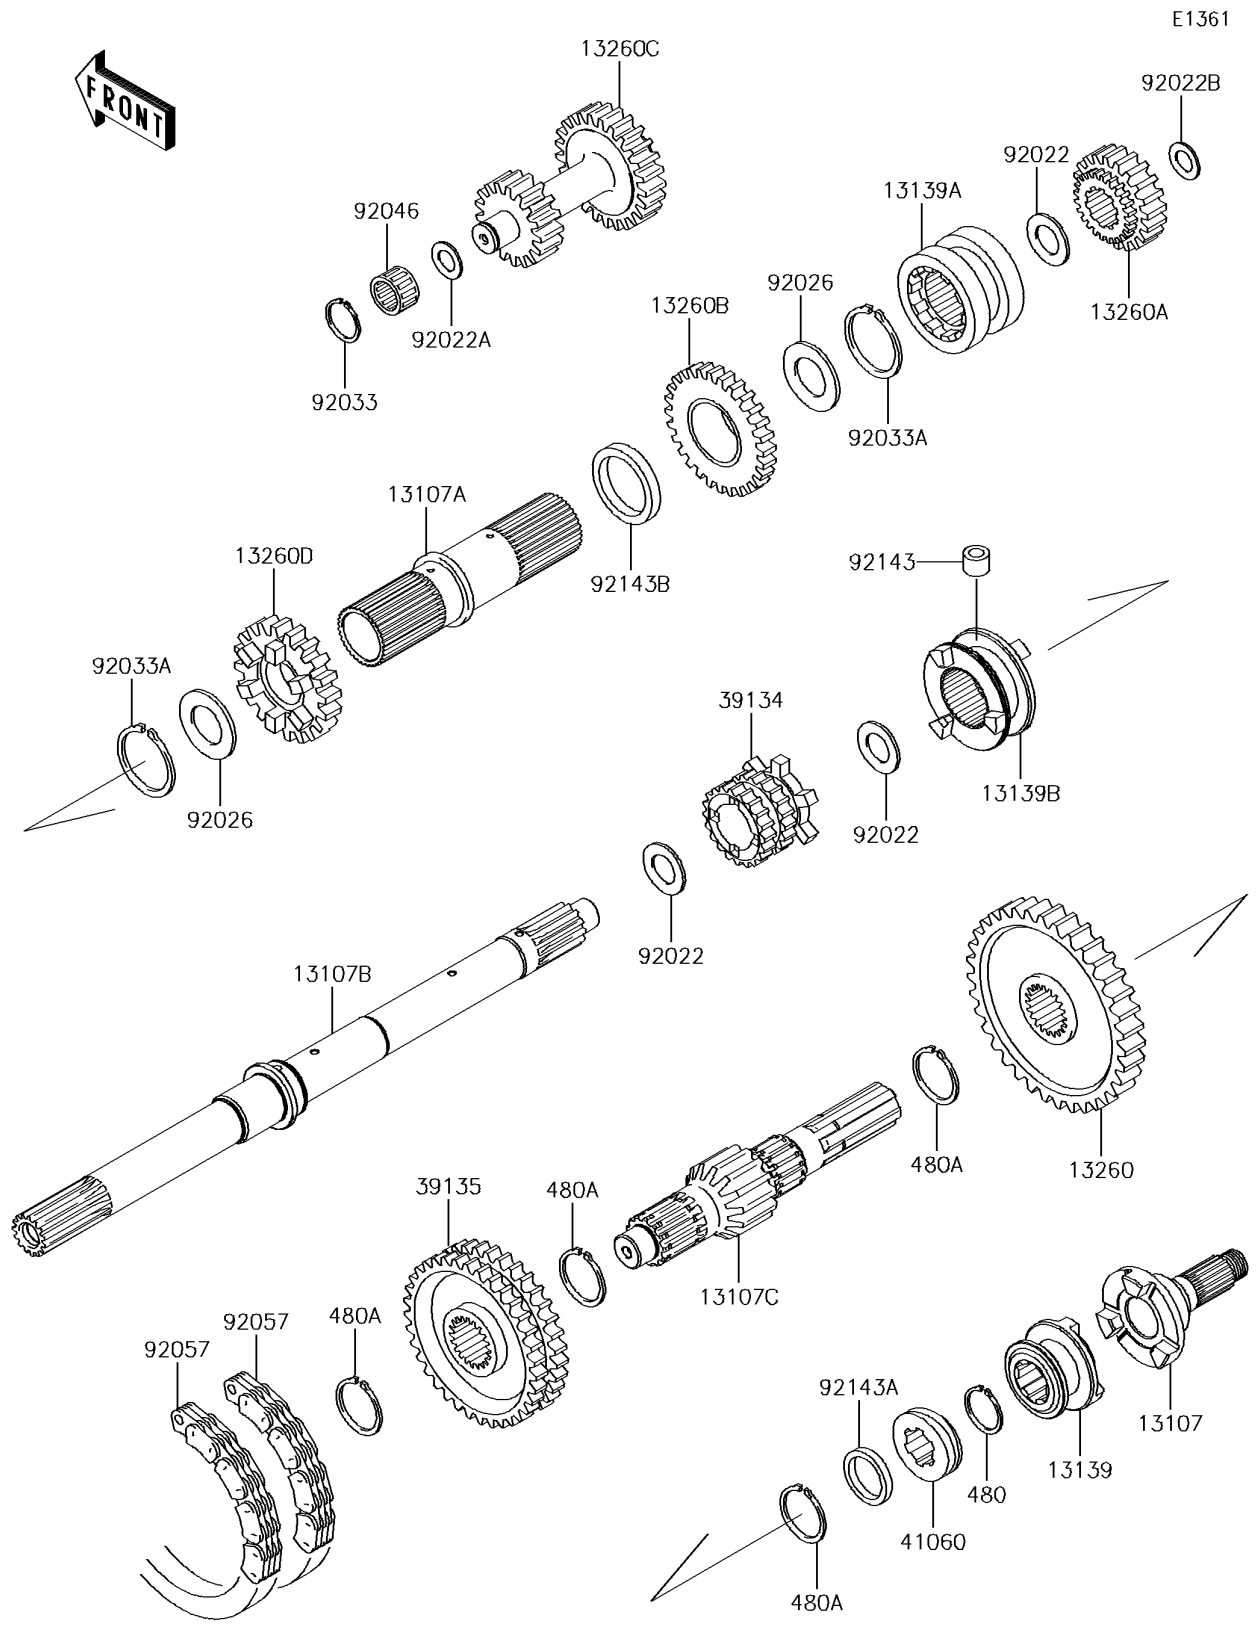

# 2017 MULE™ 4010 TRANS4x4® CAMO PARTS DIAGRAM

Transmission

## 2017 MULE™ 4010 TRANS4x4® CAMO PARTS LIST

### Transmission

ITEM NAME	PART NUMBER	QUANTITY
SHAFT,2WD/4WD (Ref # 13107)	13107-0106	1
SHAFT,INPUT OUTER (Ref # 13107A)	13107-1309	1
SHAFT,INPUT (Ref # 13107B)	13107-1470	1
SHAFT,OUTPUT,14T (Ref # 13107C)	13107-1517	1
SHIFTER,2WD/4WD (Ref # 13139)	13139-0010	1
SHIFTER,SPEED,HI/LOW (Ref # 13139A)	13139-1069	1
SHIFTER,FR/RR (Ref # 13139B)	13139-1072	1
GEAR,OUTPUT REVERSE,51T (Ref # 13260)	13260-1288	1
GEAR,INPUT REDUCTION,20T (Ref # 13260A)	13260-1289	1
GEAR,INPUT REDUCTION,28T (Ref # 13260B)	13260-1290	1
GEAR,REDUCTION,17T&25T (Ref # 13260C)	13260-1291	1
GEAR,INPUT 28T (Ref # 13260D)	13260-1462	1
SPROCKET-DRIVE,20T (Ref # 39134)	39134-1055	1
SPROCKET-DRIVEN,41T (Ref # 39135)	39135-1055	1
GEAR-METER SCREW (Ref # 41060)	41060-1147	1
WASHER,25.3X33X1 (Ref # 92022)	92022-1109	3
WASHER,17.3X28X1 (Ref # 92022A)	92022-255	1
WASHER,17.3X30X1.4 (Ref # 92022B)	92022-270	1
SPACER,35.3X44X0.5 (Ref # 92026)	92026-1375	2
RING-SNAP (Ref # 92033)	92033-032	1
RING-SNAP (Ref # 92033A)	92033-1269	2
BEARING-NEEDLE,K17X23X13.8 (Ref # 92046)	92046-1184	1
CHAIN,REVERSE,81RH2520,54L (Ref # 92057)	92057-1364	2
COLLAR,8X14X10.5 (Ref # 92143)	92143-1497	1
COLLAR,25X32X4.5 (Ref # 92143A)	92143-1597	1
COLLAR (Ref # 92143B)	92143-1599	1
CIRCLIP-TYPE-C,25MM (Ref # 480)	480J2500	1
CIRCLIP-TYPE-C,30MM (Ref # 480A)	480J3000	4