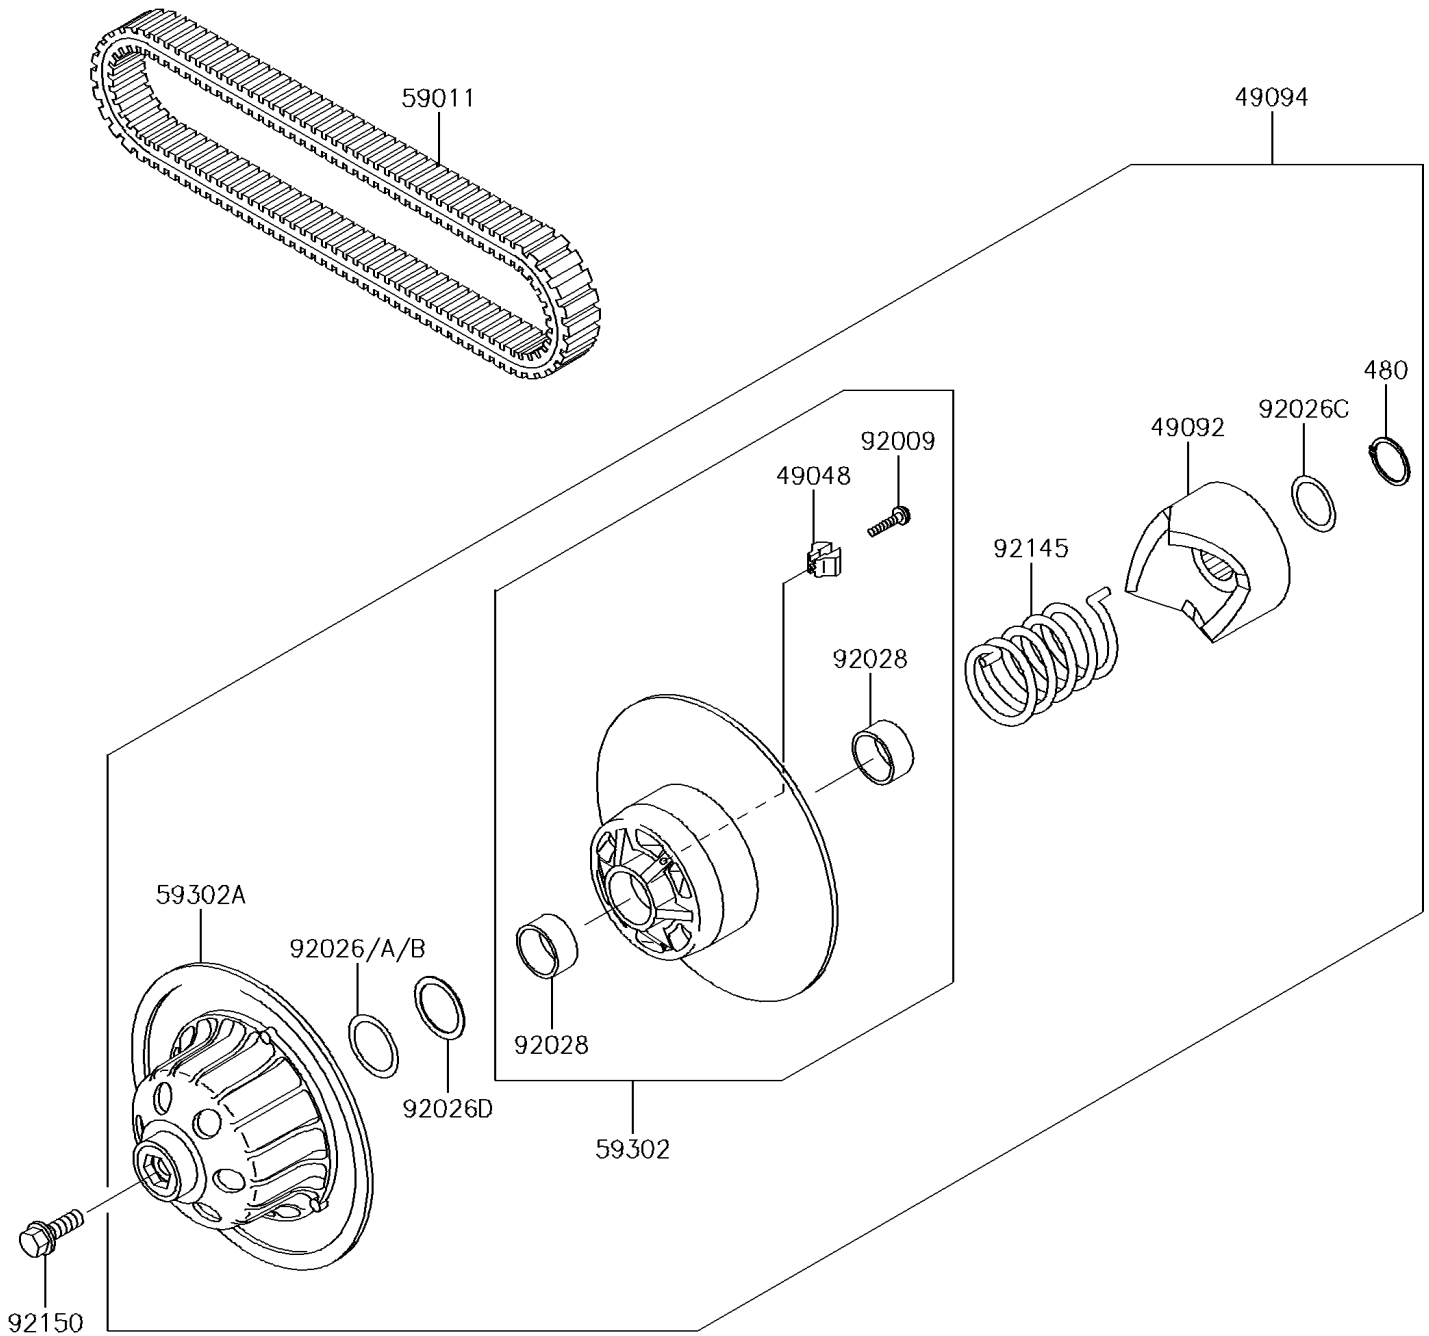

# 2015 MULE™ 4010 TRANS4x4® CAMO PARTS DIAGRAM

Driven Converter/Drive Belt

E1392

## 2015 MULE™ 4010 TRANS4x4® CAMO PARTS LIST

### Driven Converter/Drive Belt

ITEM NAME	PART NUMBER	QUANTITY
SHOE (Ref # 49048)	49048-1060	3
RAMP (Ref # 49092)	49092-1068	1
CONVERTER-ASSY-DRIVEN (Ref # 49094)	49094-0045	1
BELT,CONVERTER (Ref # 59011)	59011-1077	1
SHEAVE-COMP,MOVABLE (Ref # 59302)	59302-0031	1
SHEAVE-COMP (Ref # 59302A)	59302-0032	1
SCREW,SHOE (Ref # 92009)	92009-1849	3
SPACER,39X50X0.50 (Ref # 92026)	92026-1507	AR
SPACER,39X50X0.60 (Ref # 92026A)	92026-1508	AR
SPACER,39X50X0.80 (Ref # 92026B)	92026-1510	AR
SPACER,34X44X0.80 (Ref # 92026C)	92026-1521	1
SPACER,39X49.5X1.0 (Ref # 92026D)	92026-1603	1
BUSHING (Ref # 92028)	92028-1864	2
SPRING (Ref # 92145)	92145-1404	1
BOLT,12X35 (Ref # 92150)	92150-1009	1
CIRCLIP-TYPE-C,34MM (Ref # 480)	480J3400	1