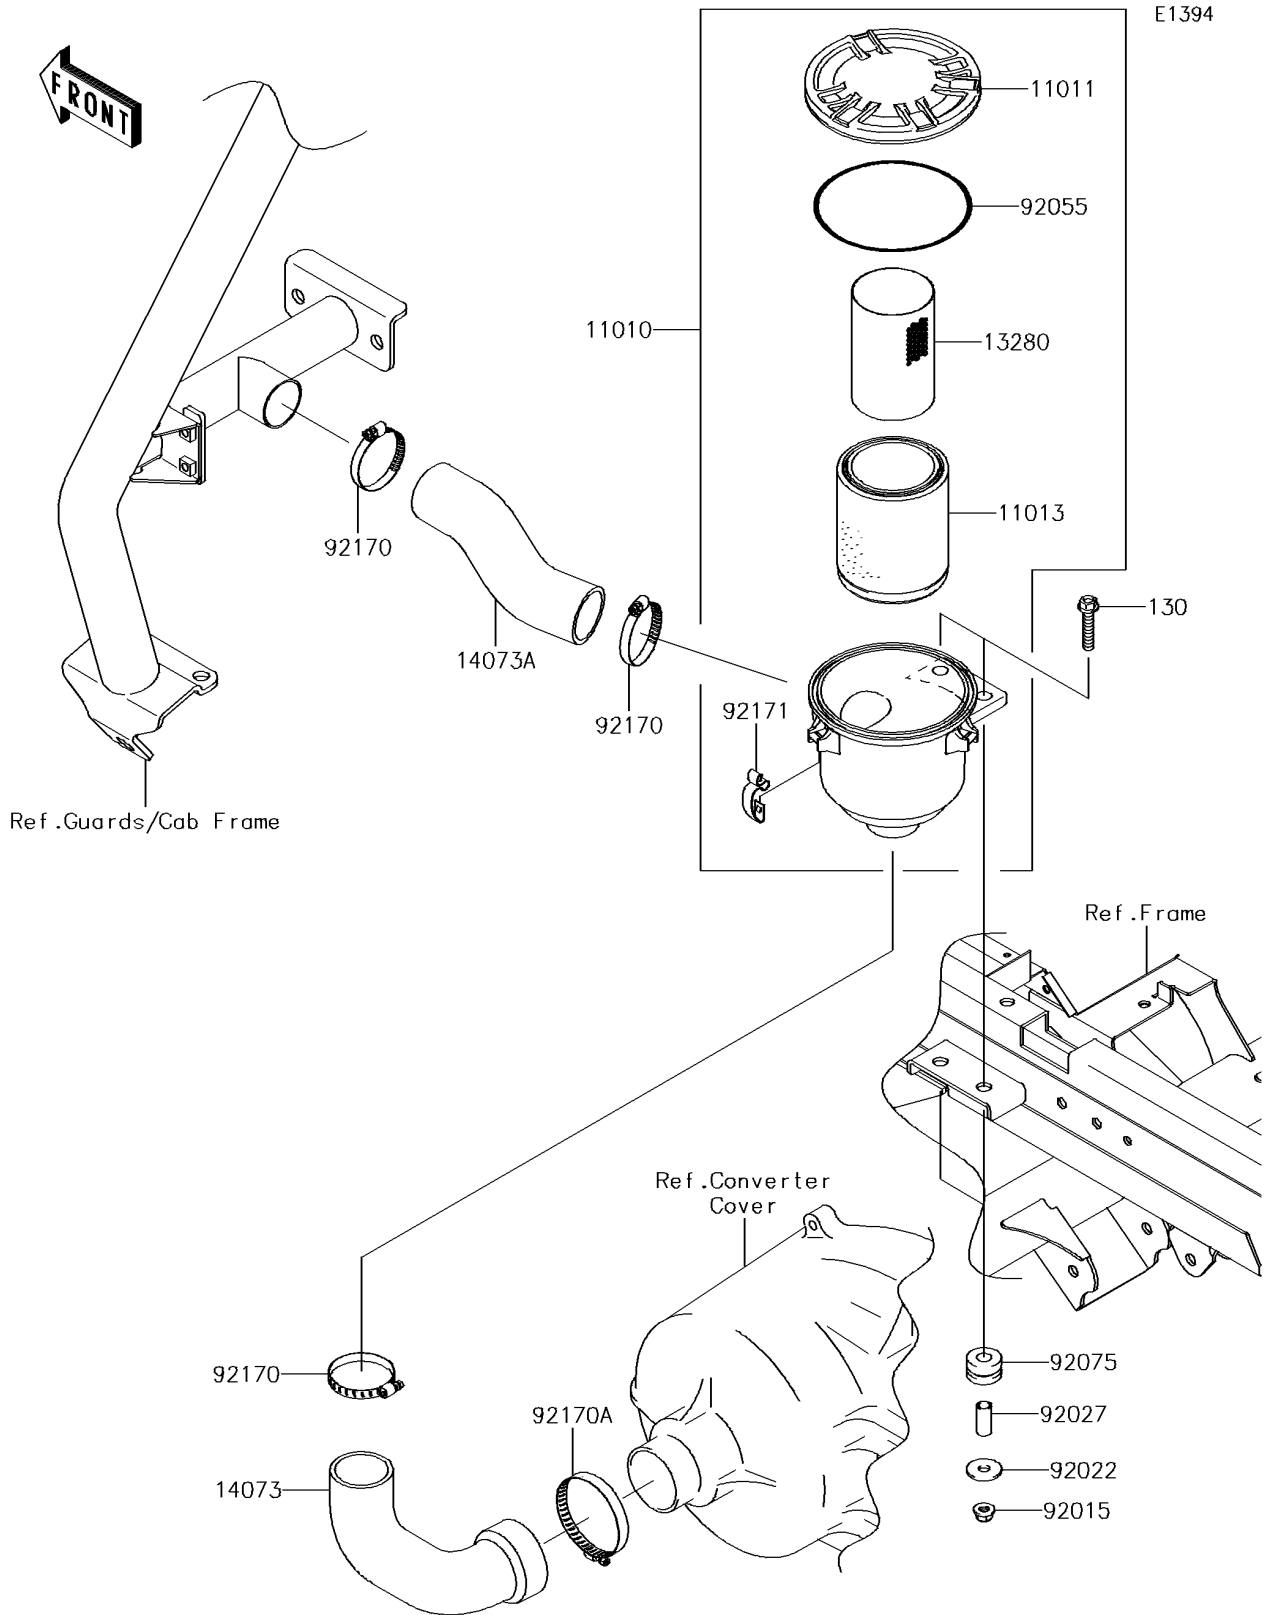

2015 MULE™ 4010 TRANS4x4® CAMO PARTS DIAGRAM

Air Cleaner-Belt Converter

2015 MULE™ 4010 TRANS4x4® CAMO PARTS LIST

Air Cleaner-Belt Converter

ITEM NAME	PART NUMBER	QUANTITY
FILTER-ASSY-AIR (Ref # 11010)	11010-0172	1
CASE-AIR FILTER,CAP (Ref # 11011)	11011-0135	1
ELEMENT-AIR FILTER (Ref # 11013)	11013-0037	1
HOLDER (Ref # 13280)	13280-0312	1
DUCT,AIR FILTER-CVT (Ref # 14073)	14073-0198	1
DUCT,BAR-AIR FILTER (Ref # 14073A)	14073-0237	1
NUT,8MM (Ref # 92015)	92015-1432	2
WASHER,9X28X2.3 (Ref # 92022)	92022-1632	2
COLLAR (Ref # 92027)	92027-4012	2
RING-O,122X4 (Ref # 92055)	92055-0167	1
DAMPER (Ref # 92075)	92075-1736	2
CLAMP (Ref # 92170)	92170-1674	3
CLAMP (Ref # 92170A)	92170-1764	1
CLAMP (Ref # 92171)	92171-0225	3
BOLT-FLANGED,8X40 (Ref # 130)	130BA0840	2