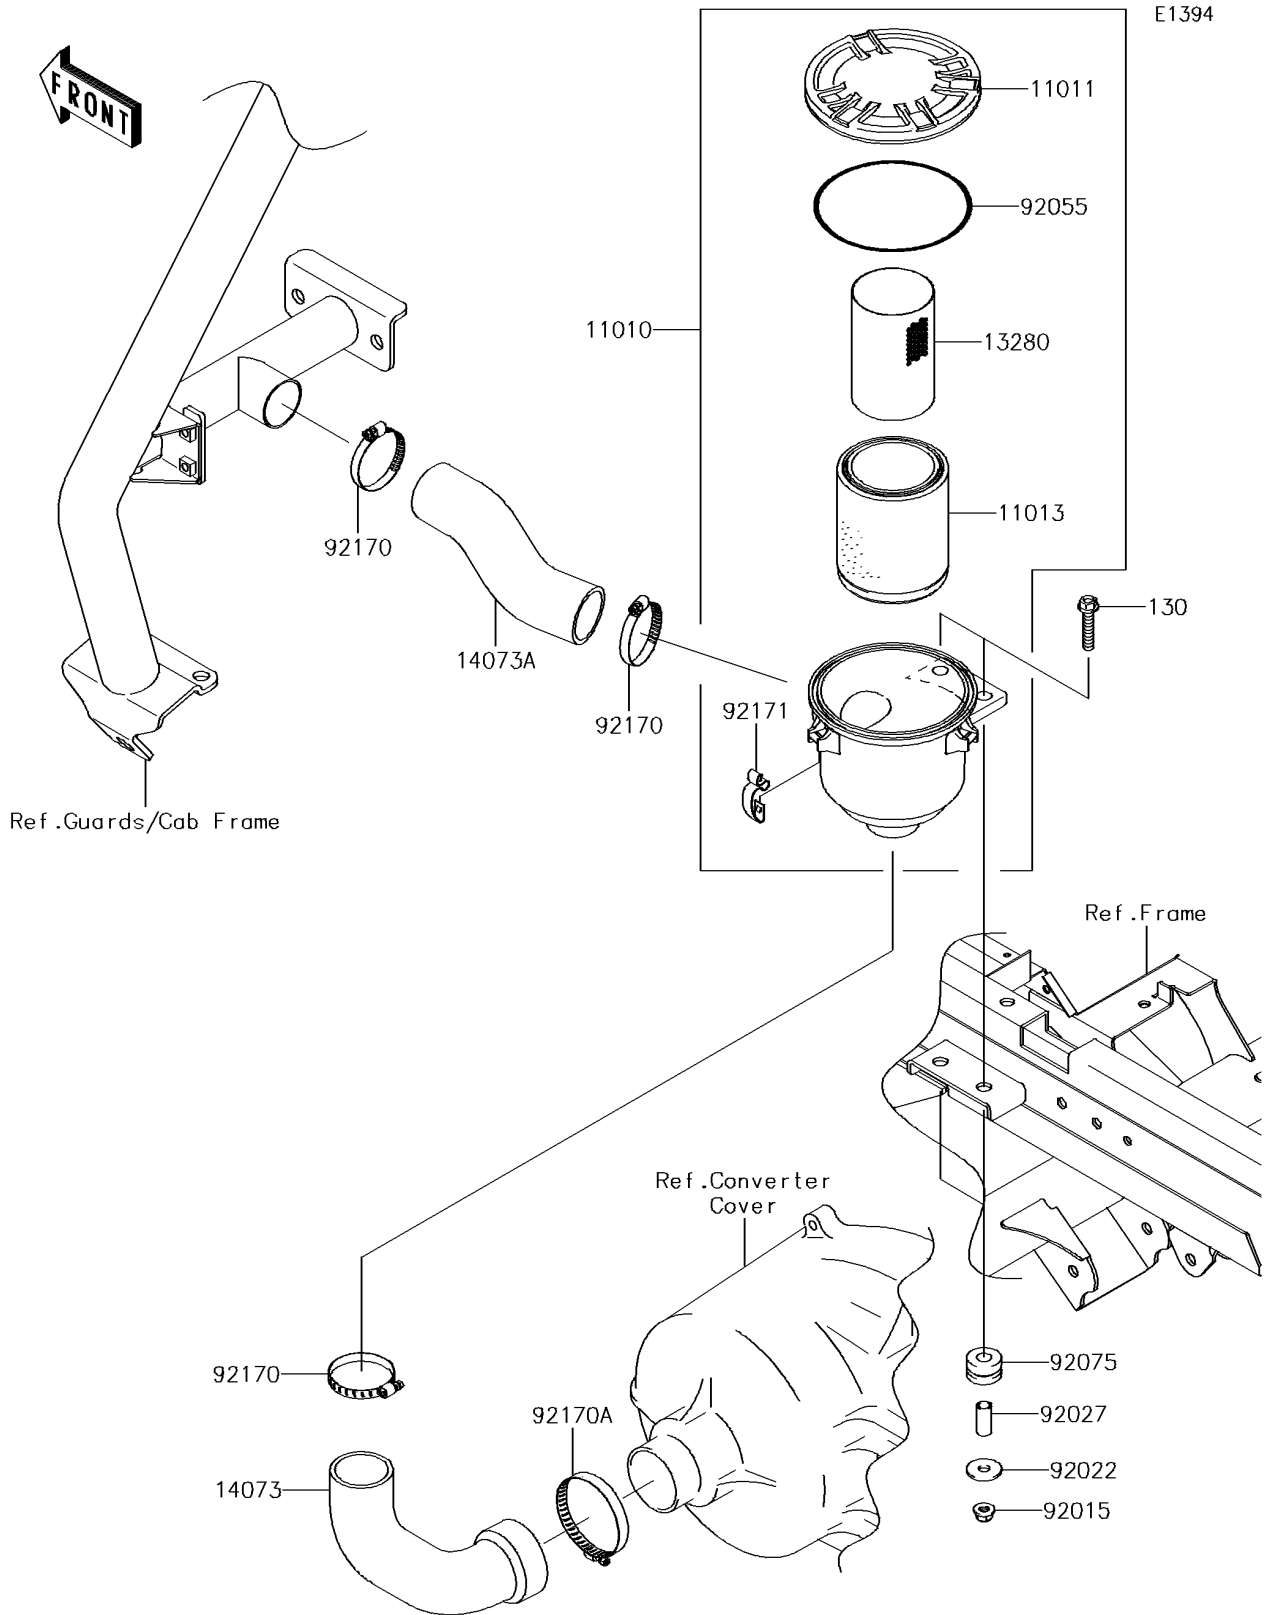

2017 MULE™ 4010 TRANS4x4® CAMO PARTS DIAGRAM

Air Cleaner-Belt Converter

2017 MULE™ 4010 TRANS4x4® CAMO PARTS LIST

Air Cleaner-Belt Converter

ITEM NAME	PART NUMBER	QUANTITY
FILTER-ASSY-AIR (Ref # 11010)	11010-0172	1
CASE-AIR FILTER,CAP (Ref # 11011)	11011-0135	1
ELEMENT-AIR FILTER (Ref # 11013)	11013-0037	1
HOLDER (Ref # 13280)	13280-0312	1
DUCT,AIR FILTER-CVT (Ref # 14073)	14073-0198	1
DUCT,BAR-AIR FILTER (Ref # 14073A)	14073-0237	1
NUT,8MM (Ref # 92015)	92015-1432	2
WASHER,9X28X2.3 (Ref # 92022)	92022-1632	2
COLLAR (Ref # 92027)	92027-4012	2
RING-O,122X4 (Ref # 92055)	92055-0167	1
DAMPER (Ref # 92075)	92075-1736	2
CLAMP (Ref # 92170)	92170-1674	3
CLAMP (Ref # 92170A)	92170-1764	1
CLAMP (Ref # 92171)	92171-0225	3
BOLT-FLANGED,8X40 (Ref # 130)	130BA0840	2