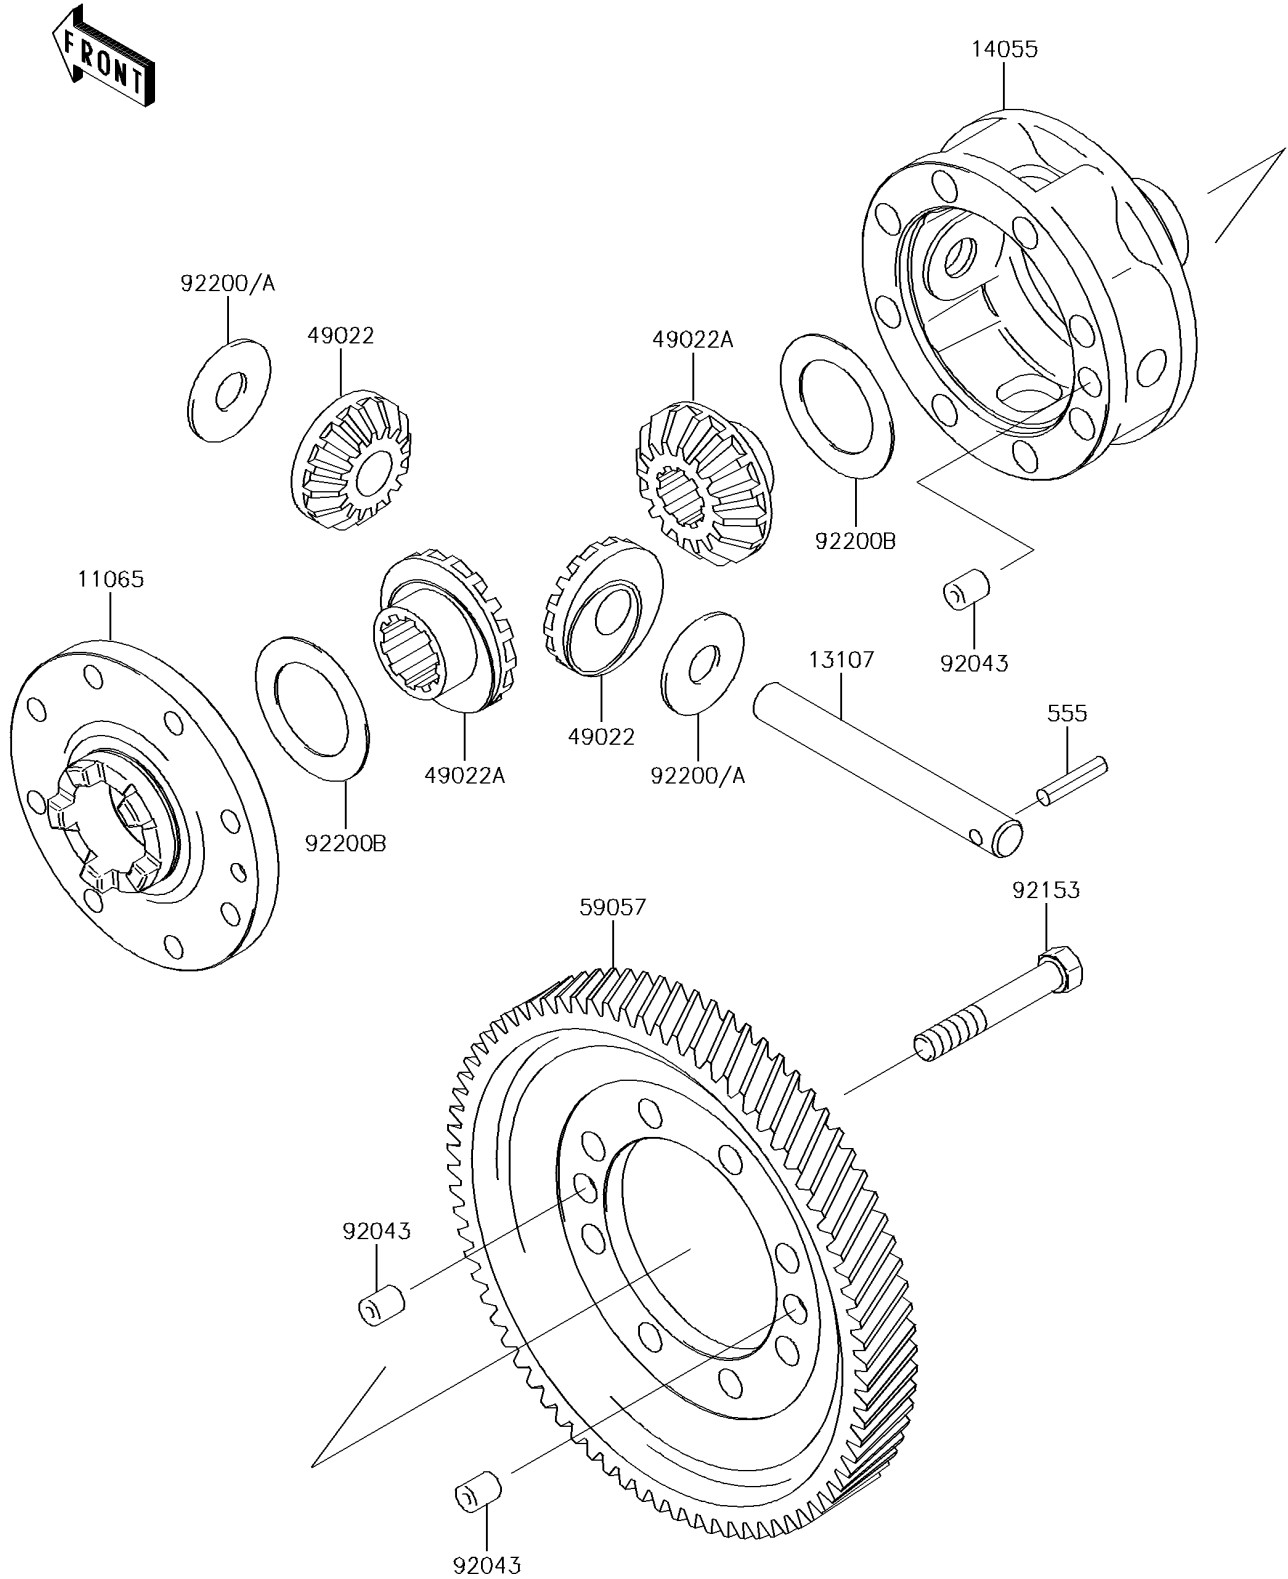

2014 MULE™ 4010 TRANS4x4® CAMO PARTS DIAGRAM

Differential

E1451

2014 MULE™ 4010 TRANS4x4® CAMO PARTS LIST

Differential

ITEM NAME	PART NUMBER	QUANTITY
CAP,GEAR CASE (Ref # 11065)	11065-0033	1
SHAFT (Ref # 13107)	13107-0009	1
CASE-GEAR,DIFFERENTIAL (Ref # 14055)	14055-0003	1
GEAR-BEVEL,10T (Ref # 49022)	49022-1105	2
GEAR-BEVEL,16T (Ref # 49022A)	49022-1117	2
GEAR-HELICAL,DIFFERENTIAL (Ref # 59057)	59057-0002	1
PIN,10X12 (Ref # 92043)	92043-0029	3
BOLT,10X63 (Ref # 92153)	92153-0331	8
WASHER,14.5X38X1.2 (Ref # 92200)	92200-0021	2
WASHER,14.5X38X1.0 (Ref # 92200A)	92200-1044	AR
WASHER,35.5X54X1.0 (Ref # 92200B)	92200-1045	2
PIN-SPRING (Ref # 555)	555A0525	1