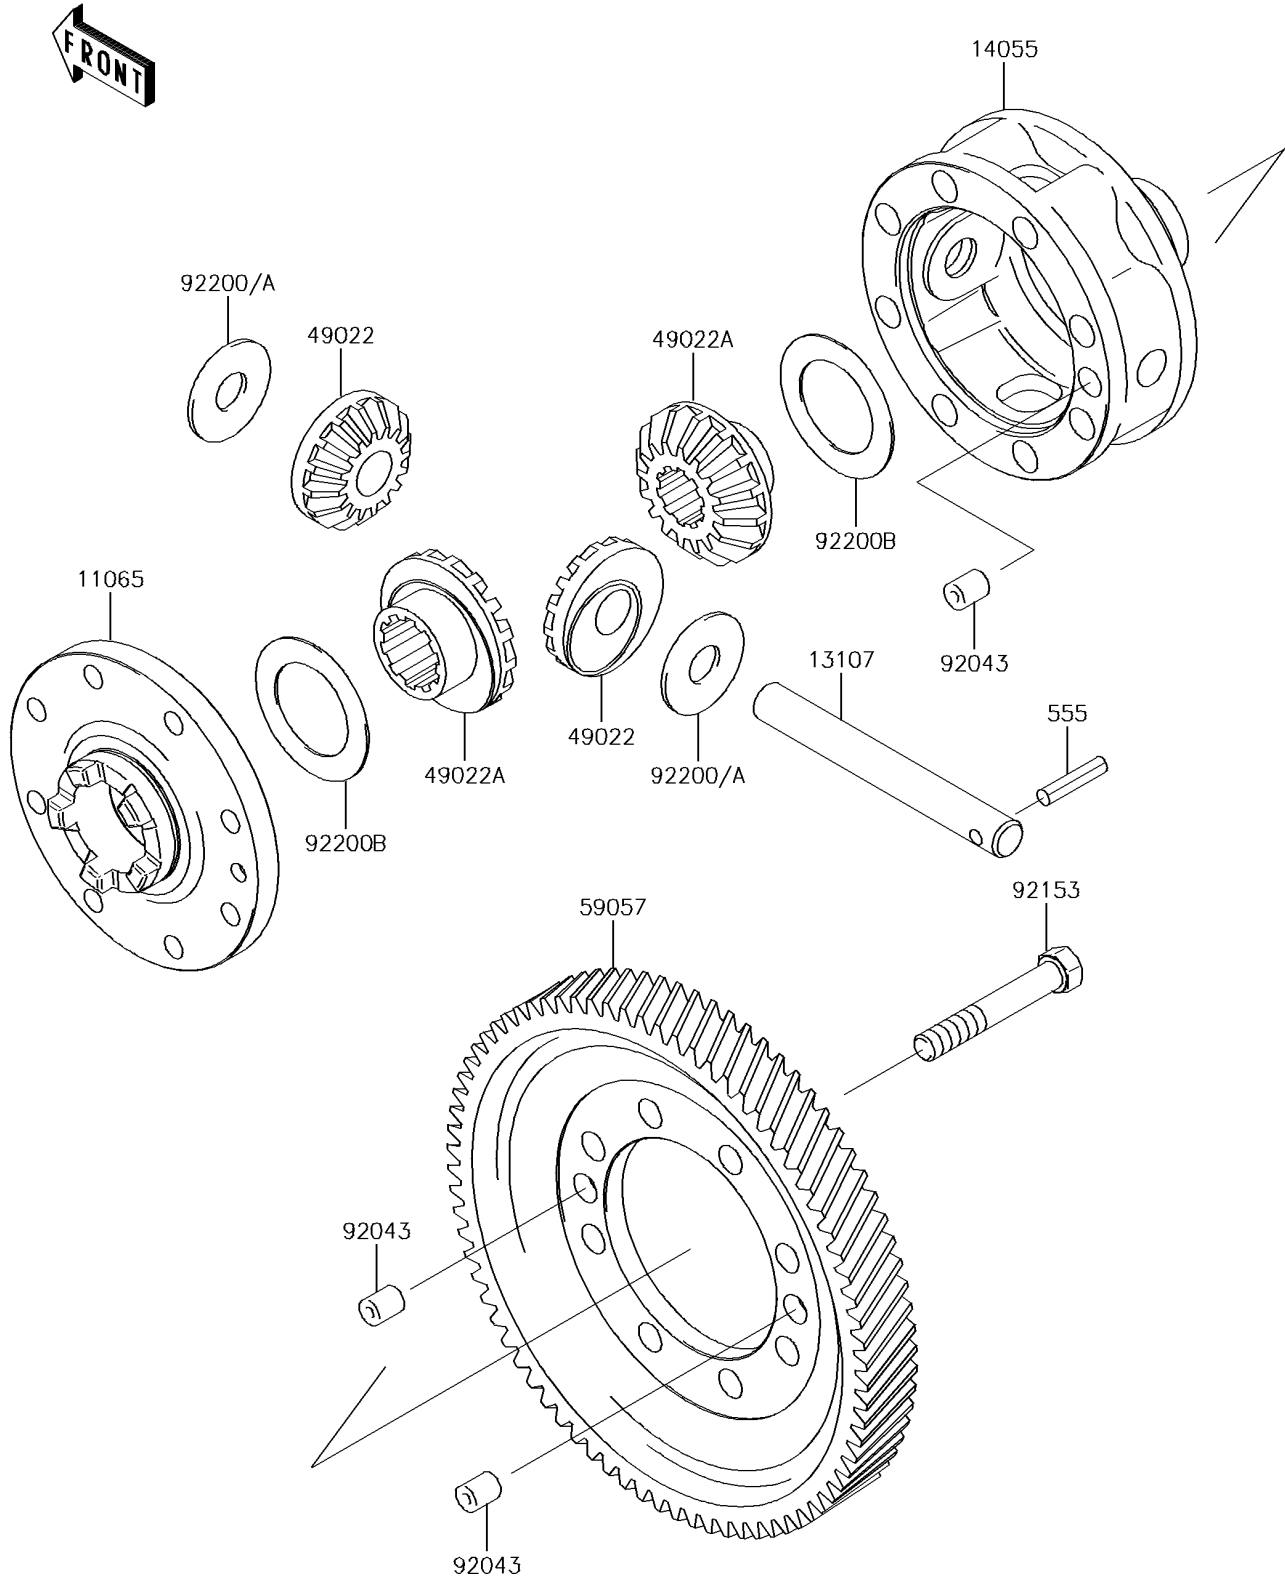

2017 MULE™ 4010 TRANS4x4® CAMO PARTS DIAGRAM

Differential

E1451

2017 MULE™ 4010 TRANS4x4® CAMO PARTS LIST

Differential

ITEM NAME	PART NUMBER	QUANTITY
CAP,GEAR CASE (Ref # 11065)	11065-0033	1
SHAFT (Ref # 13107)	13107-0009	1
CASE-GEAR,DIFFERENTIAL (Ref # 14055)	14055-0003	1
GEAR-BEVEL,10T (Ref # 49022)	49022-1105	2
GEAR-BEVEL,16T (Ref # 49022A)	49022-1117	2
GEAR-HELICAL,DIFFERENTIAL (Ref # 59057)	59057-0002	1
PIN,10X12 (Ref # 92043)	92043-0029	3
BOLT,10X63 (Ref # 92153)	92153-0331	8
WASHER,14.5X38X1.2 (Ref # 92200)	92200-0021	2
WASHER,14.5X38X1.0 (Ref # 92200A)	92200-1044	AR
WASHER,35.5X54X1.0 (Ref # 92200B)	92200-1045	2
PIN-SPRING (Ref # 555)	555A0525	1