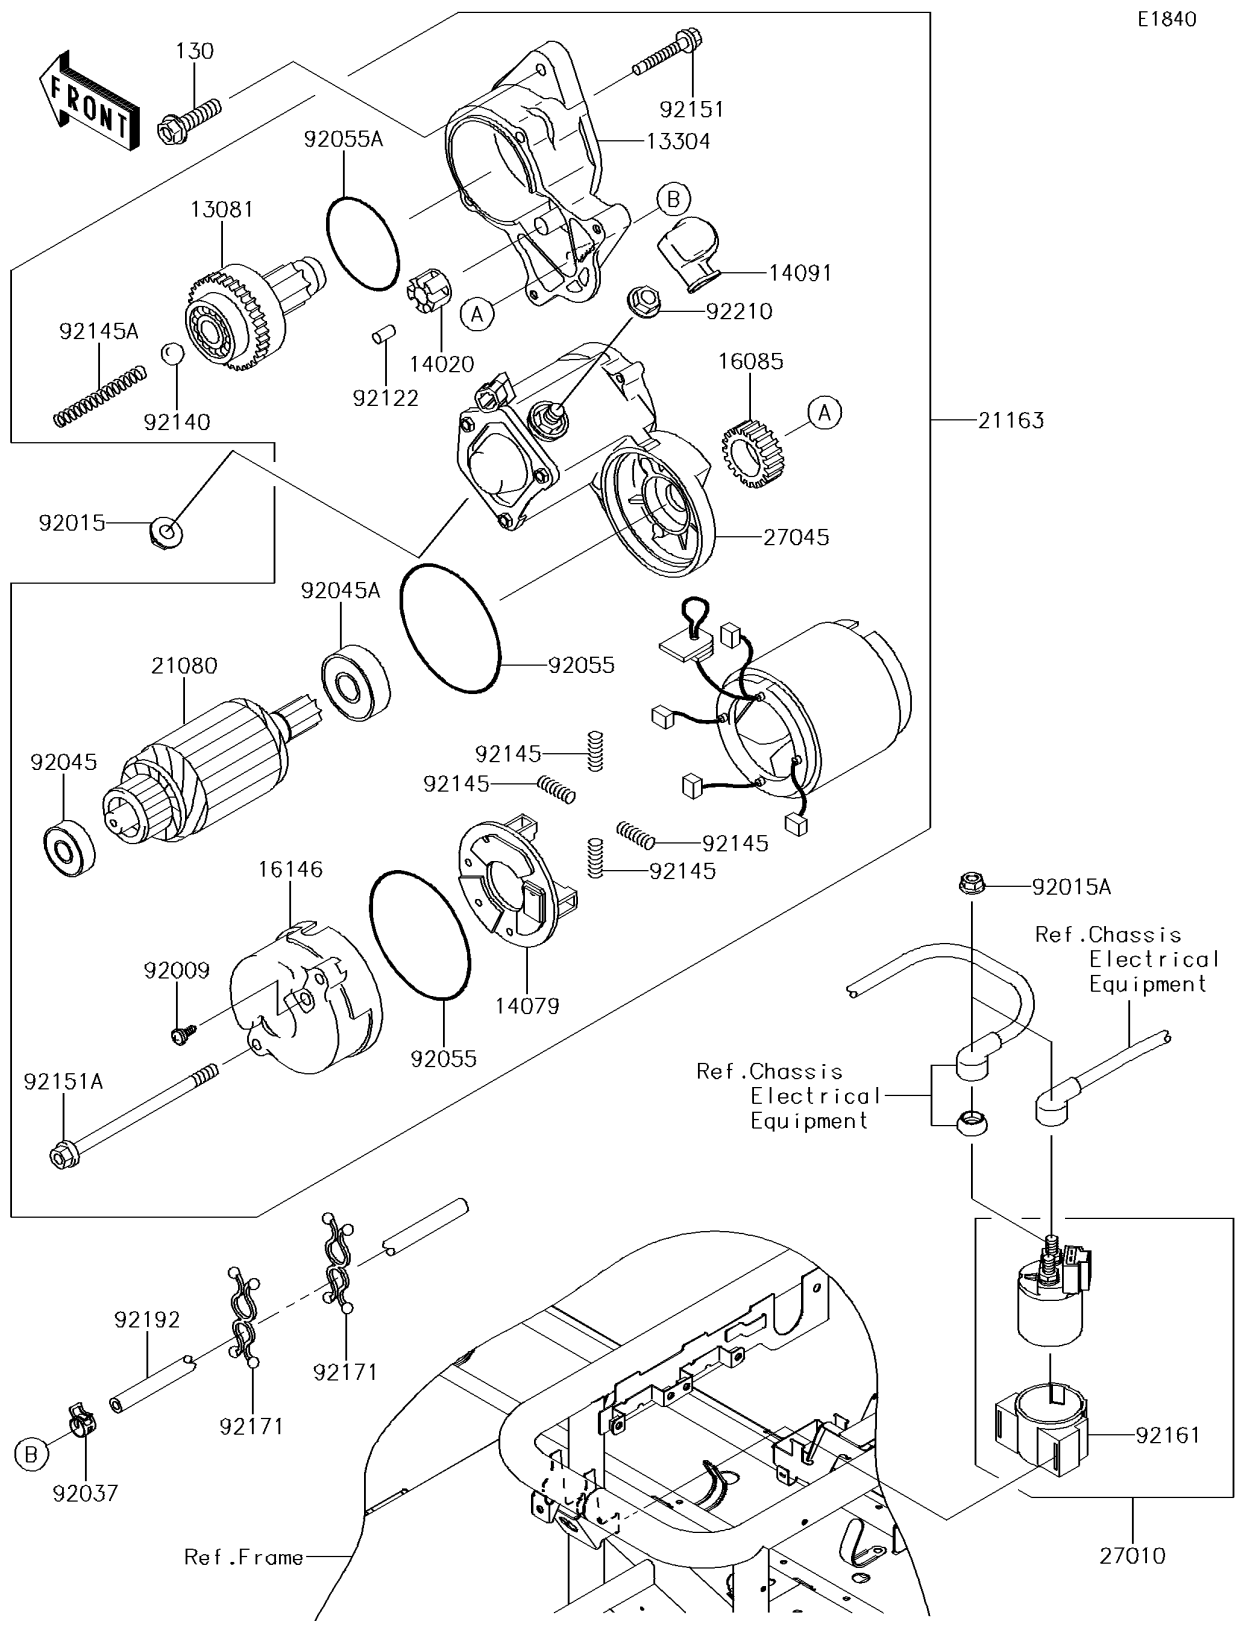

# 2017 MULE™ 4010 TRANS4x4® CAMO PARTS DIAGRAM

## Starter Motor

E1840

### Starter Motor

ITEM NAME	PART NUMBER	QUANTITY
CLUTCH-ASSY (Ref # 13081)	13081-2231	1
HOUSING-ASSY (Ref # 13304)	13304-2253	1
RETAINER (Ref # 14020)	14020-2112	1
HOLDER-ASSY (Ref # 14079)	14079-2064	1
COVER (Ref # 14091)	14091-2080	1
GEAR (Ref # 16085)	16085-2055	1
COVER-ASSY (Ref # 16146)	16146-2243	1
ARMATURE (Ref # 21080)	21080-2070	1
STARTER-ELECTRIC (Ref # 21163)	21163-2134	1
SWITCH,MAGNETIC (Ref # 27010)	27010-0766	1
SWITCH-ASSY (Ref # 27045)	27045-2020	1
SCREW (Ref # 92009)	92009-2455	2
NUT,8MM (Ref # 92015)	92015-1143	1
NUT,FLANGED,6MM (Ref # 92015A)	92015-1367	2
CLAMP (Ref # 92037)	92037-2113	1
BEARING-BALL,60102RKMDSH2C3 (Ref # 92045)	92045-2257	1
BEARING-BALL (Ref # 92045A)	92045-2258	1
RING-O (Ref # 92055)	92055-2199	2
RING-O (Ref # 92055A)	92055-2200	1
ROLLER (Ref # 92122)	92122-2057	5
BALL (Ref # 92140)	92140-2061	1
SPRING (Ref # 92145)	92145-2096	4
SPRING (Ref # 92145A)	92145-2097	1
BOLT (Ref # 92151)	92151-2167	2
BOLT (Ref # 92151A)	92151-2168	2
DAMPER,MAGNETIC SWITCH (Ref # 92161)	92161-1722	1
CLAMP (Ref # 92171)	92171-0476	2
TUBE,4.7X9.5X1000 (Ref # 92192)	92192-0937	1
NUT (Ref # 92210)	92210-2084	1

## 2017 MULE™ 4010 TRANS4x4® CAMO PARTS LIST

Starter Motor

ITEM NAME	PART NUMBER	QUANTITY
BOLT-FLANGED,8X30 (Ref # 130)	130CA0830	2