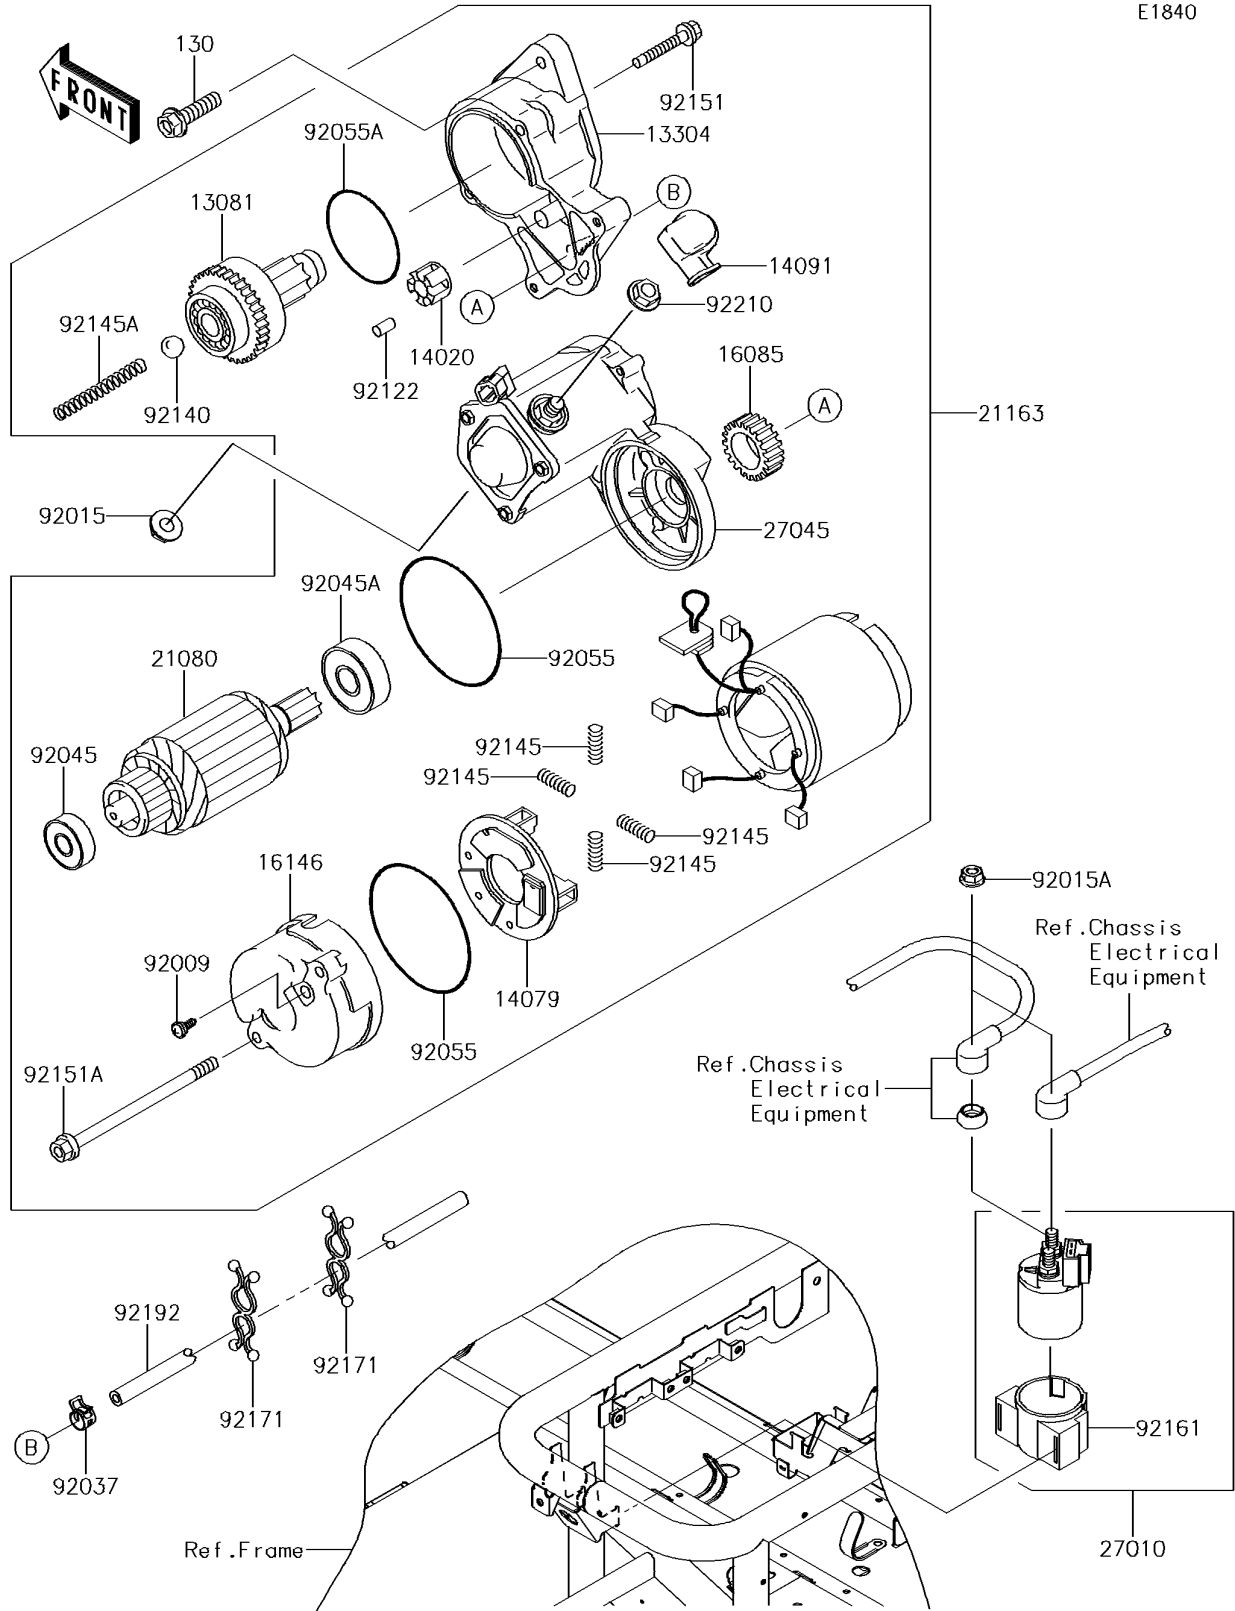

2018 MULE™ 4010 TRANS4x4® CAMO PARTS DIAGRAM

Starter Motor

E1840

2018 MULE™ 4010 TRANS4x4® CAMO PARTS LIST

Starter Motor

ITEM NAME	PART NUMBER	QUANTITY
CLUTCH-ASSY (Ref # 13081)	13081-2231	1
HOUSING-ASSY (Ref # 13304)	13304-2253	1
RETAINER (Ref # 14020)	14020-2112	1
HOLDER-ASSY (Ref # 14079)	14079-2064	1
COVER (Ref # 14091)	14091-2080	1
GEAR (Ref # 16085)	16085-2055	1
COVER-ASSY (Ref # 16146)	16146-2243	1
ARMATURE (Ref # 21080)	21080-2070	1
STARTER-ELECTRIC (Ref # 21163)	21163-2134	1
SWITCH,MAGNETIC (Ref # 27010)	27010-0766	1
SWITCH-ASSY (Ref # 27045)	27045-2020	1
SCREW (Ref # 92009)	92009-2455	2
NUT,8MM (Ref # 92015)	92015-1143	1
NUT,FLANGED,6MM (Ref # 92015A)	92015-1367	2
CLAMP (Ref # 92037)	92037-2113	1
BEARING-BALL,60102RKMDSH2C3 (Ref # 92045)	92045-2257	1
BEARING-BALL (Ref # 92045A)	92045-2258	1
RING-O (Ref # 92055)	92055-2199	2
RING-O (Ref # 92055A)	92055-2200	1
ROLLER (Ref # 92122)	92122-2057	5
BALL (Ref # 92140)	92140-2061	1
SPRING (Ref # 92145)	92145-2096	4
SPRING (Ref # 92145A)	92145-2097	1
BOLT (Ref # 92151)	92151-2167	2
BOLT (Ref # 92151A)	92151-2168	2
DAMPER,MAGNETIC SWITCH (Ref # 92161)	92161-1722	1
CLAMP (Ref # 92171)	92171-0476	2
TUBE,4.7X9.5X1000 (Ref # 92192)	92192-0937	1
NUT (Ref # 92210)	92210-2084	1

2018 MULE™ 4010 TRANS4x4® CAMO PARTS LIST

Starter Motor

ITEM NAME	PART NUMBER	QUANTITY
BOLT-FLANGED,8X30 (Ref # 130)	130CA0830	2