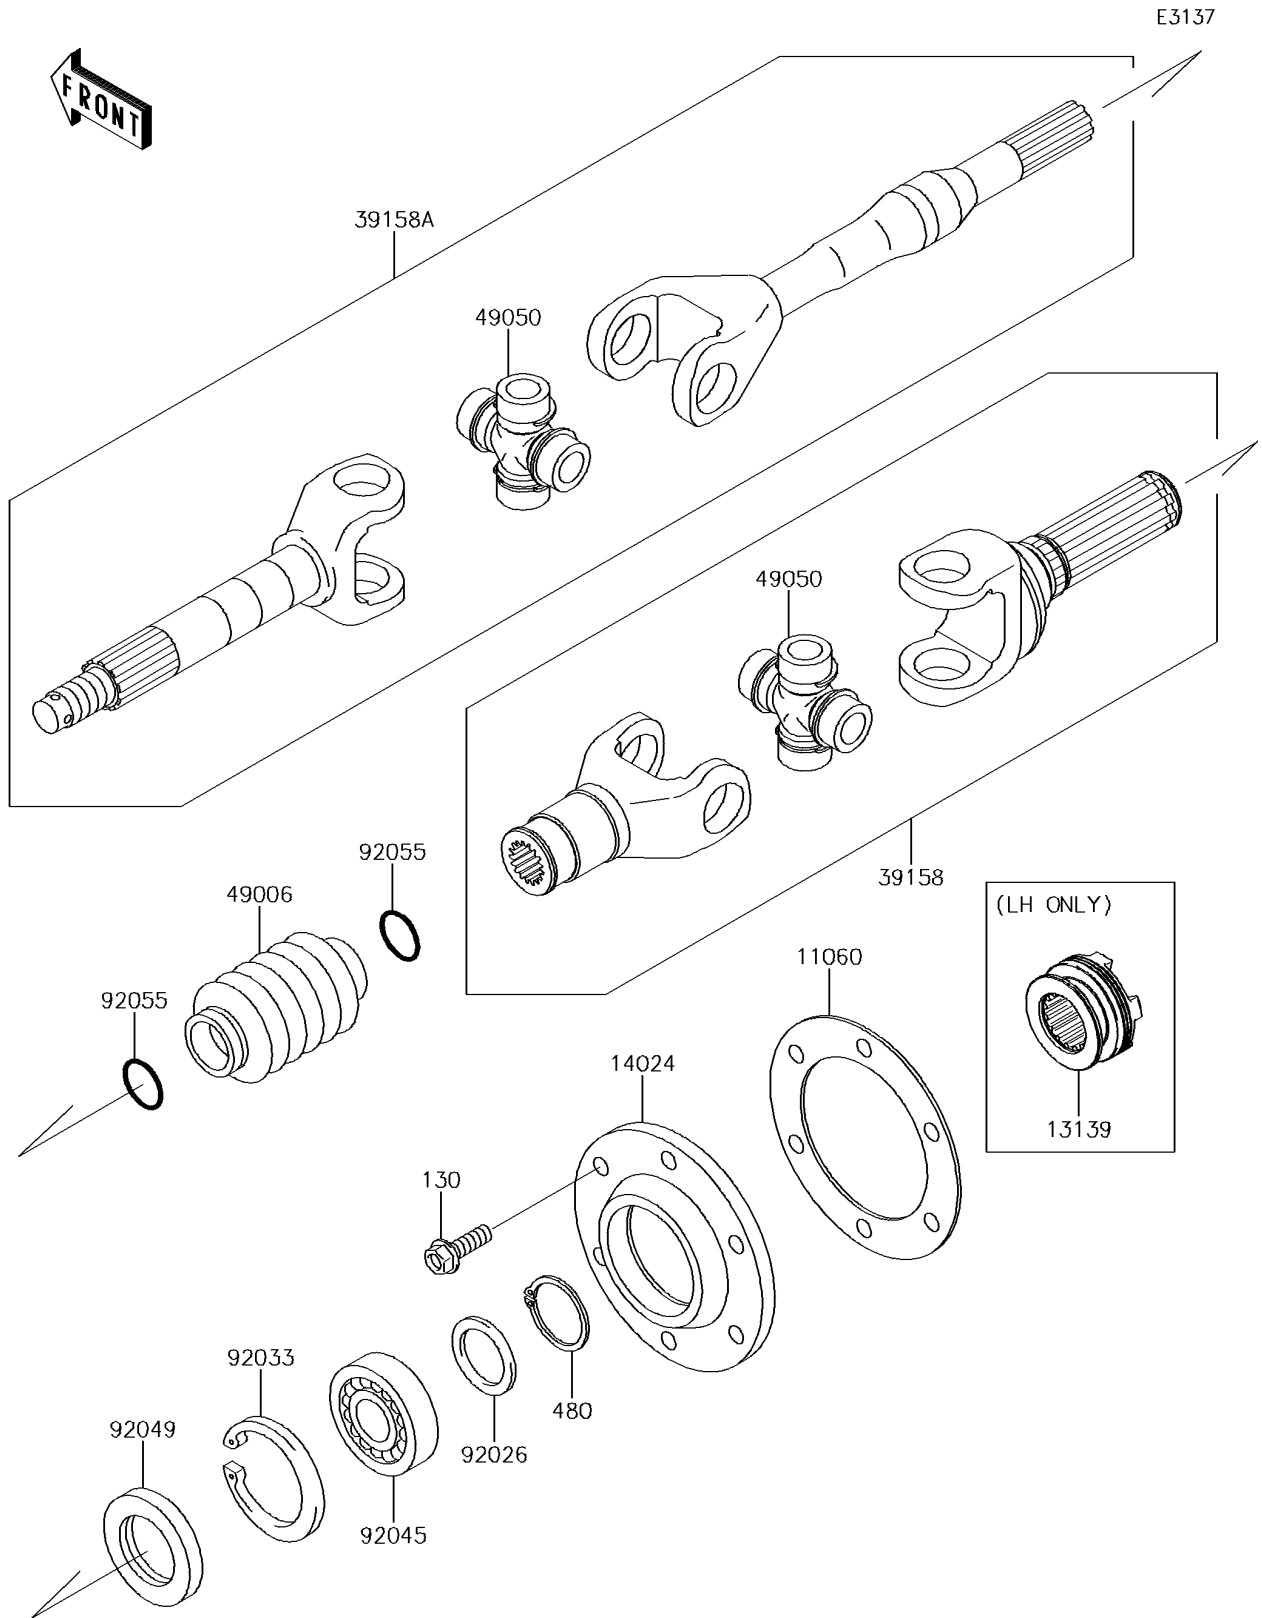

2017 MULE™ 4010 TRANS4x4® CAMO PARTS DIAGRAM

Drive Shaft-Rear

2017 MULE™ 4010 TRANS4x4® CAMO PARTS LIST

Drive Shaft-Rear

ITEM NAME	PART NUMBER	QUANTITY
GASKET,DRIVESHAFT COVER (Ref # 11060)	11060-1251	2
SHIFTER (Ref # 13139)	13139-0009	1
COVER,DRIVESHAFT (Ref # 14024)	14024-1560	2
SHAFT-ASSY-DRIVE,INSIDE (Ref # 39158)	39158-1119	2
SHAFT-ASSY-DRIVE (Ref # 39158A)	39158-1120	2
BOOT,DRIVE SHAFT (Ref # 49006)	49006-1257	2
SPIDER (Ref # 49050)	49050-0034	4
SPACER,28.1X38X2.6 (Ref # 92026)	92026-1489	2
RING-SNAP,55MM (Ref # 92033)	92033-1274	2
BEARING-BALL,6006 (Ref # 92045)	92045-1208	2
SEAL-OIL,TC35X55X8 (Ref # 92049)	92049-1298	2
RING-O,19.5X3.0 (Ref # 92055)	92055-1451	4
BOLT-FLANGED,8X25 (Ref # 130)	130BA0825	12
CIRCLIP-TYPE-C,28MM (Ref # 480)	480J2800	2