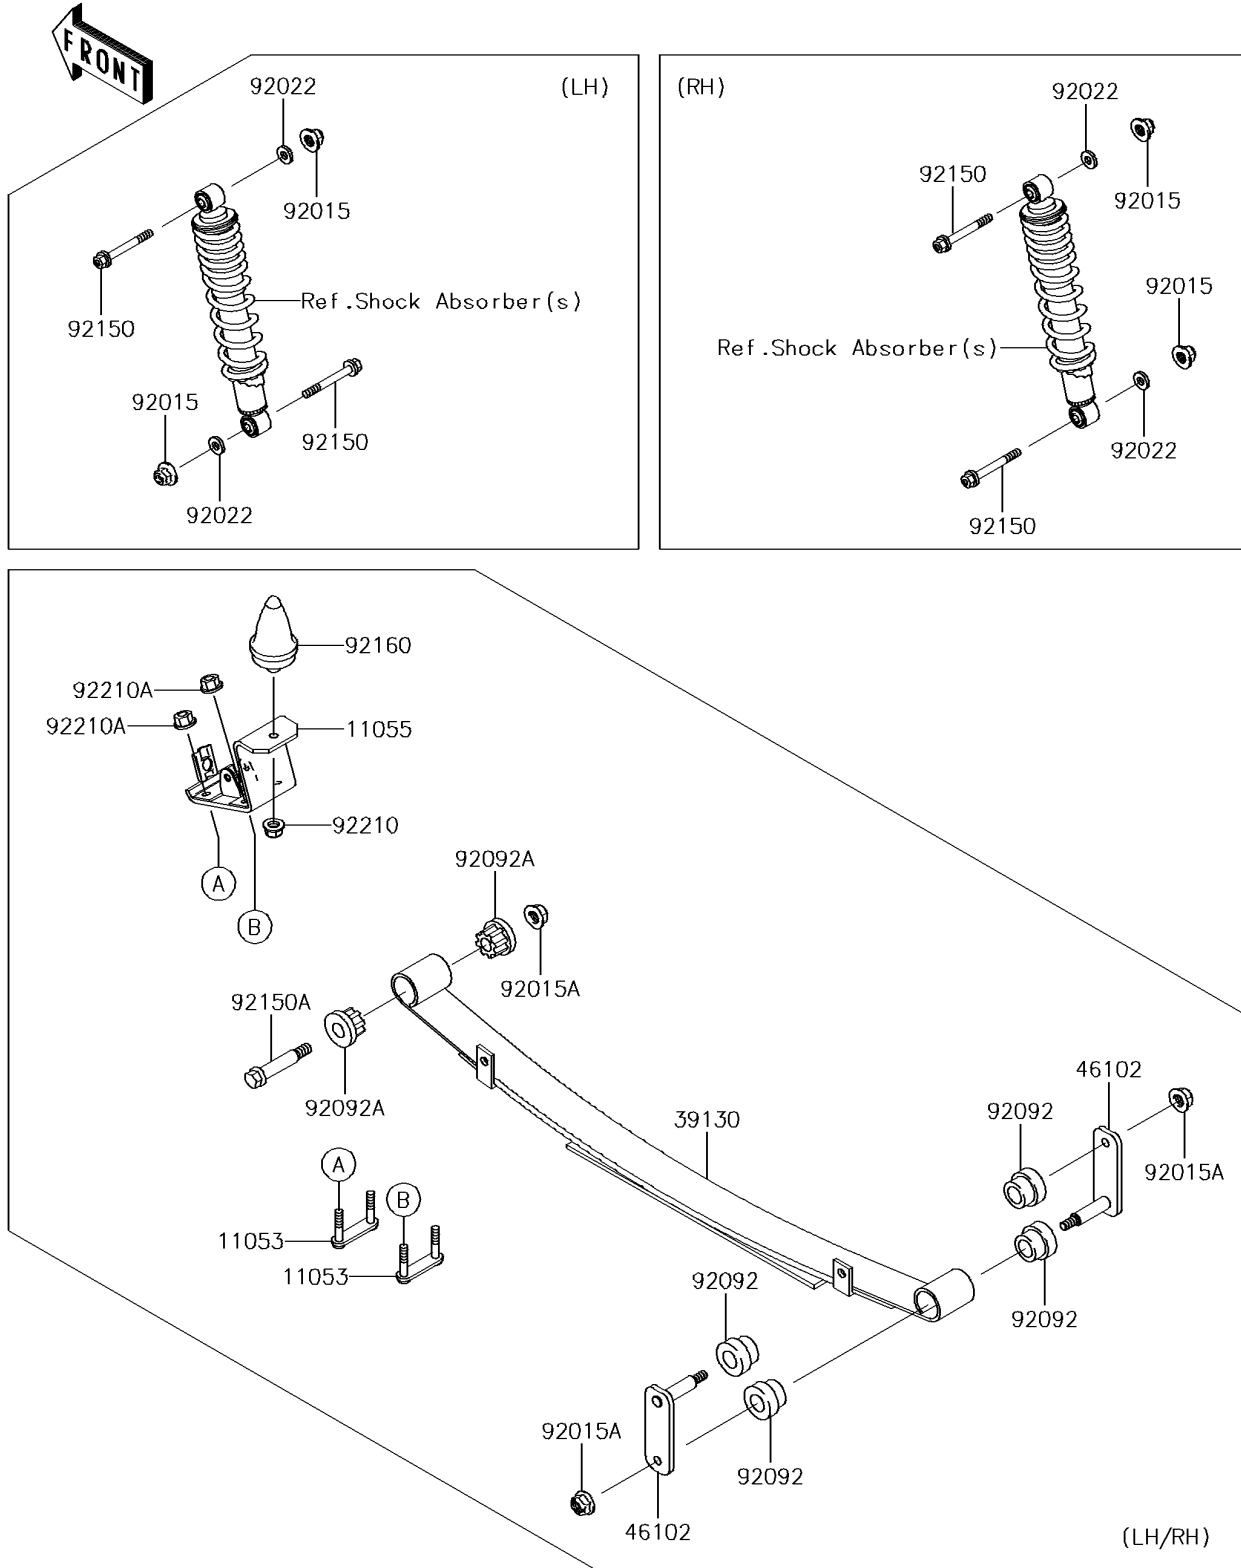

2014 MULE™ 4010 TRANS4x4® CAMO PARTS DIAGRAM

Rear Suspension

F2153

2014 MULE™ 4010 TRANS4x4® CAMO PARTS LIST

Rear Suspension

ITEM NAME	PART NUMBER	QUANTITY
BRACKET,LEAF SPRING (Ref # 11053)	11053-7564	4
BRACKET,LEAF SPRING (Ref # 11055)	11055-7504	2
SPRING-LEAF (Ref # 39130)	39130-1066	2
ROD,LEAF SPRING,RR (Ref # 46102)	46102-1338	4
NUT,LOCK,10MM (Ref # 92015)	92015-1597	4
NUT,12MM (Ref # 92015A)	92015-1706	6
WASHER,11.5X20.5X1.6 (Ref # 92022)	92022-1768	4
BUSHING-RUBBER (Ref # 92092)	92092-1083	8
BUSHING-RUBBER (Ref # 92092A)	92092-1084	4
BOLT,FLANGED,10X57 (Ref # 92150)	92150-1227	4
BOLT,12MM (Ref # 92150A)	92150-1284	2
DAMPER,BUMP STOPPER (Ref # 92160)	92160-1136	2
NUT,LOCK,FLANGED,10MM (Ref # 92210)	92210-0276	2
NUT,LOCK,10MM (Ref # 92210A)	92210-1204	8