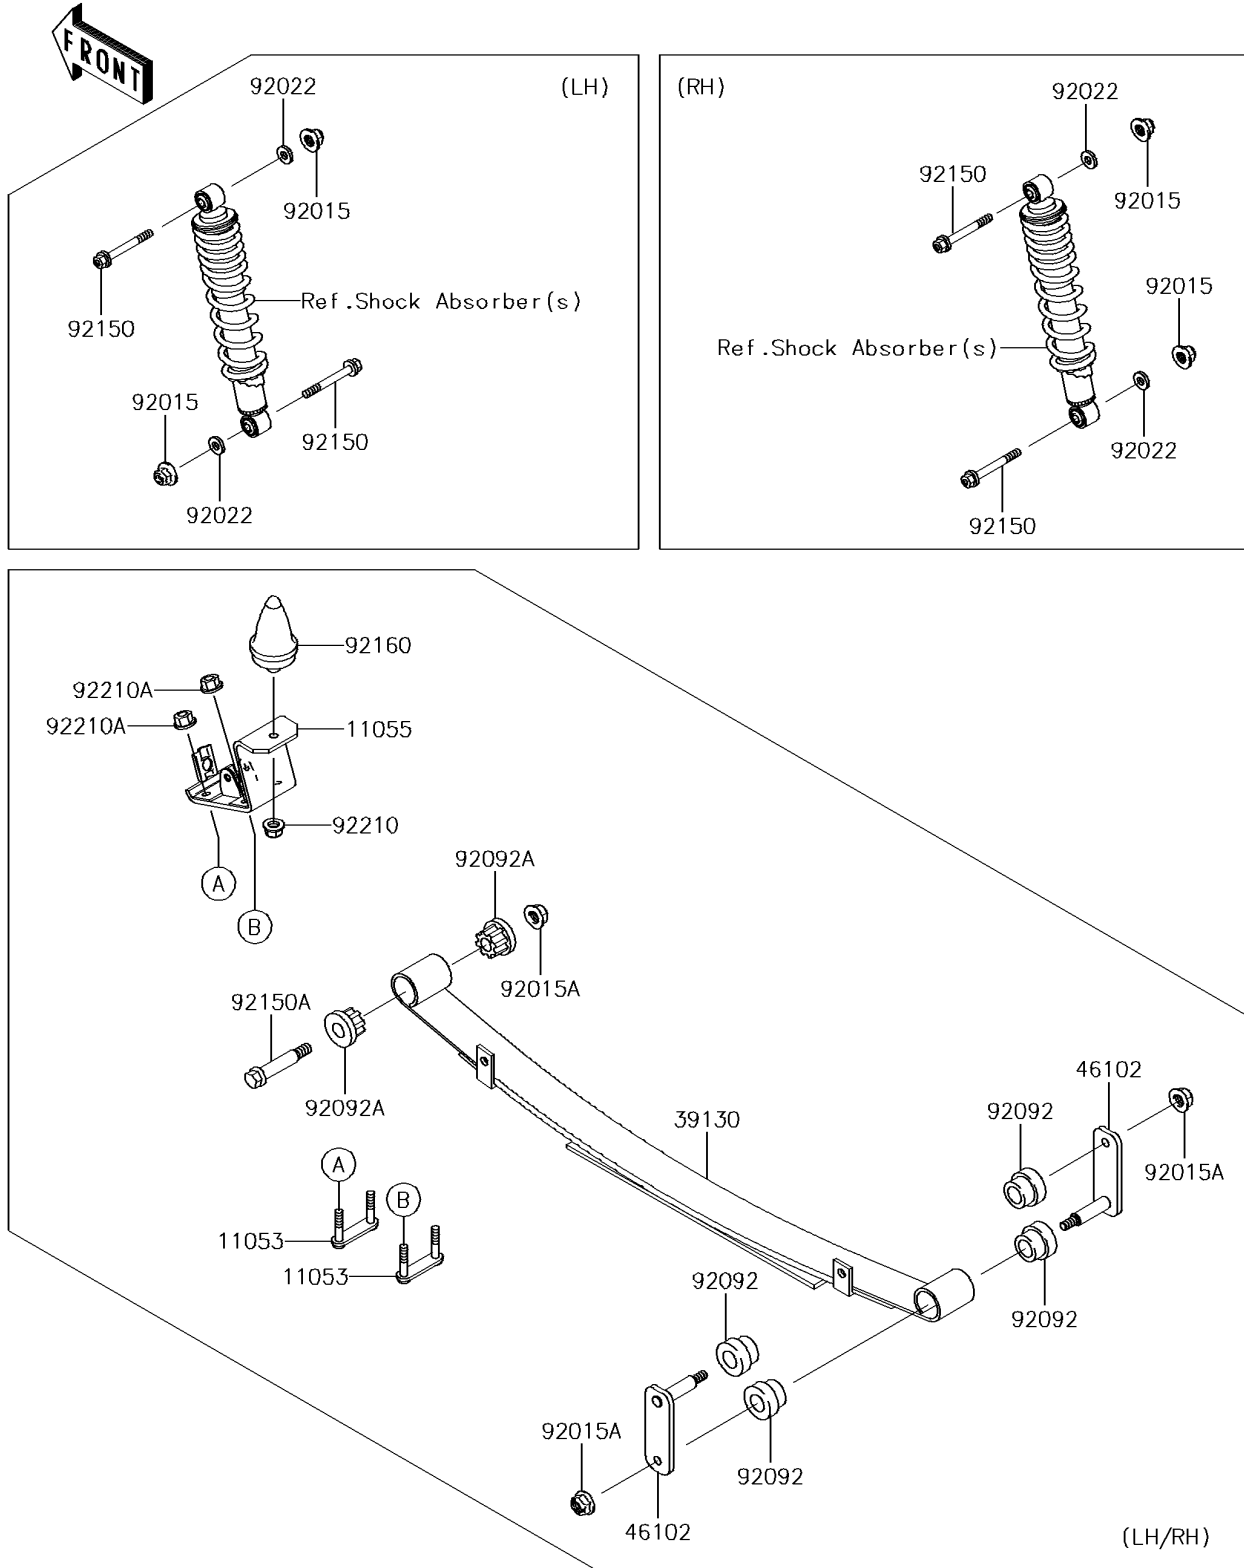

2017 MULE™ 4010 TRANS4x4® CAMO PARTS DIAGRAM

Rear Suspension

F2153

2017 MULE™ 4010 TRANS4x4® CAMO PARTS LIST

Rear Suspension

ITEM NAME	PART NUMBER	QUANTITY
BRACKET,LEAF SPRING (Ref # 11053)	11053-7564	4
BRACKET,LEAF SPRING (Ref # 11055)	11055-7504	2
SPRING-LEAF (Ref # 39130)	39130-1066	2
ROD,LEAF SPRING,RR (Ref # 46102)	46102-1338	4
NUT,LOCK,10MM (Ref # 92015)	92015-1597	4
NUT,12MM (Ref # 92015A)	92015-1706	6
WASHER,11.5X20.5X1.6 (Ref # 92022)	92022-1768	4
BUSHING-RUBBER (Ref # 92092)	92092-1083	8
BUSHING-RUBBER (Ref # 92092A)	92092-1084	4
BOLT,FLANGED,10X57 (Ref # 92150)	92150-1227	4
BOLT,12MM (Ref # 92150A)	92150-1284	2
DAMPER,BUMP STOPPER (Ref # 92160)	92160-1136	2
NUT,LOCK,FLANGED,10MM (Ref # 92210)	92210-0276	2
NUT,LOCK,10MM (Ref # 92210A)	92210-1204	8