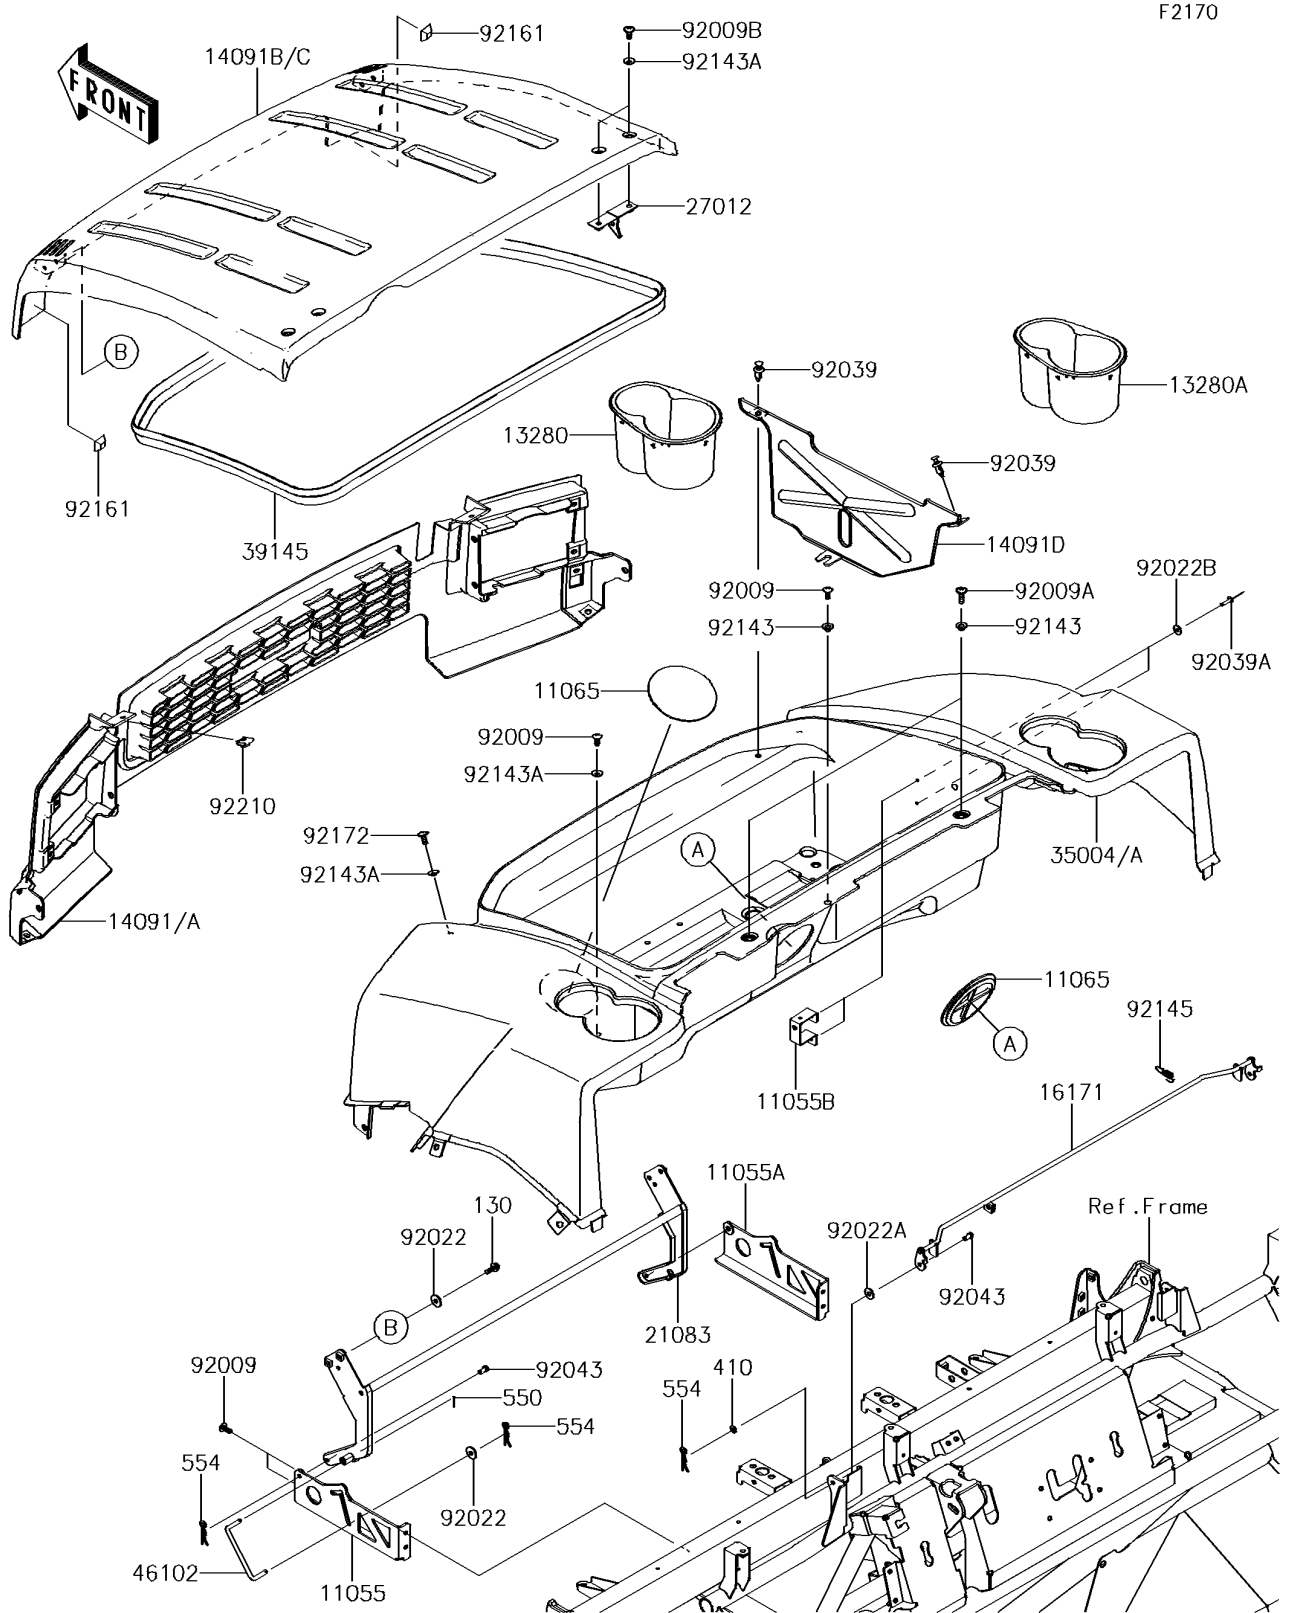

2017 MULE™ 4010 TRANS4x4® CAMO PARTS DIAGRAM

Fenders

F2170

2017 MULE™ 4010 TRANS4x4® CAMO PARTS LIST

Fenders

ITEM NAME	PART NUMBER	QUANTITY
BRACKET,HINGE,LH (Ref # 11055)	11055-0037	1
BRACKET,HINGE,RH (Ref # 11055A)	11055-0038	1
BRACKET,RESERVOIR TANK (Ref # 11055B)	11055-0124	1
CAP,F.BLACK (Ref # 11065)	11065-1053-6Z	2
HOLDER,CUP HOLDER,LH,F.BLACK (Ref # 13280)	13280-0265-6Z	1
HOLDER,CUP HOLDER,RH,F.BLACK (Ref # 13280A)	13280-0266-6Z	1
COVER,FRONT GRILL,CAMOUFLAGE (Ref # 14091A)	14091-0976-42H	1
COVER,FRONT FENDER,CAMOUFLAGE (Ref # 14091C)	14091-0977-42H	1
COVER,RESERVOIR TANK (Ref # 14091D)	14091-1715	1
LINK (Ref # 16171)	16171-0015	1
ARM,HOOD (Ref # 21083)	21083-0051	1
HOOK,HOOD (Ref # 27012)	27012-0119	2
FENDER-FRONT,CNT,CAMOUFLAGE (Ref # 35004A)	35004-0109-42H	1
TRIM-SEAL,L=2350 (Ref # 39145)	39145-0032	1
ROD (Ref # 46102)	46102-0103	1
SCREW,TAPPING,6X16 (Ref # 92009)	92009-1166	6
SCREW,6X22,BLACK (Ref # 92009A)	92009-1256	2
SCREW,6X16 (Ref # 92009B)	92009-1621	4
WASHER,6.5X20X1.6,BLACK (Ref # 92022)	92022-1346	5
WASHER,7X18X1.2 (Ref # 92022A)	92022-1545	2
WASHER,4.3X12.5X1 (Ref # 92022B)	92022-1949	2
RIVET (Ref # 92039)	92039-0776	2
RIVET (Ref # 92039A)	92039-1150	2
PIN,6X9 (Ref # 92043)	92043-1626	4
COLLAR (Ref # 92143)	92143-1057	3
COLLAR (Ref # 92143A)	92143-1087	7
SPRING (Ref # 92145)	92145-0215	1
DAMPER,FR HOOD (Ref # 92161)	92161-0790	2
SCREW,TAPPING,6X20 (Ref # 92172)	92172-0488	2

2017 MULE™ 4010 TRANS4x4® CAMO PARTS LIST

Fenders

ITEM NAME	PART NUMBER	QUANTITY
NUT,LEAF SPRING,6MM (Ref # 92210)	92210-0624	2
BOLT-FLANGED,6X16 (Ref # 130)	130BA0616	4
WASHER-PLAIN-SMALL (Ref # 410)	410AA0600	2
PIN-COTTER,1.6X15 (Ref # 550)	550AA1615	1
PIN-SNAP,1.2X21.2 (Ref # 554)	554DA0600	5