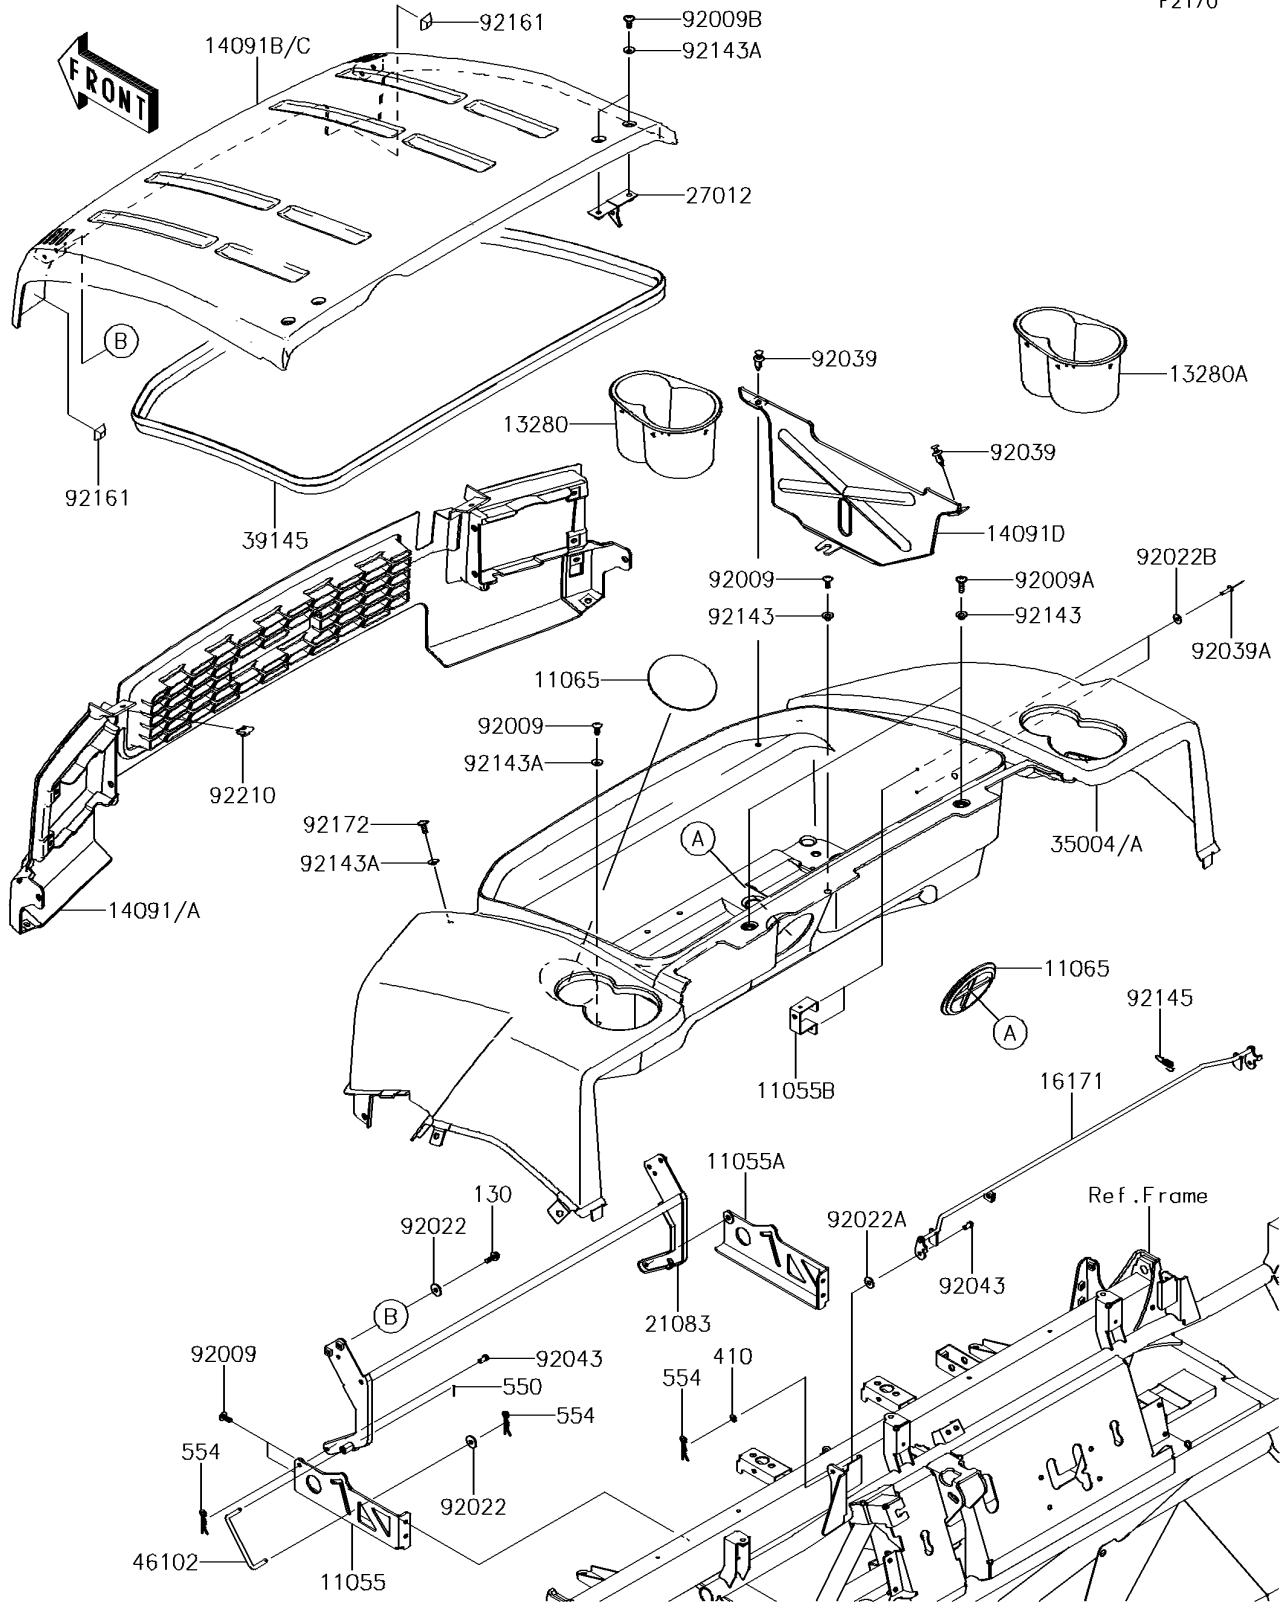

# 2017 MULE™ 4010 TRANS4x4® CAMO PARTS DIAGRAM

Fenders

F2170

## 2017 MULE™ 4010 TRANS4x4® CAMO PARTS LIST

### Fenders

ITEM NAME	PART NUMBER	QUANTITY
BRACKET,HINGE,LH (Ref # 11055)	11055-0037	1
BRACKET,HINGE,RH (Ref # 11055A)	11055-0038	1
BRACKET,RESERVOIR TANK (Ref # 11055B)	11055-0124	1
CAP,F.BLACK (Ref # 11065)	11065-1053-6Z	2
HOLDER,CUP HOLDER,LH,F.BLACK (Ref # 13280)	13280-0265-6Z	1
HOLDER,CUP HOLDER,RH,F.BLACK (Ref # 13280A)	13280-0266-6Z	1
COVER,FRONT GRILL,CAMOUFLAGE (Ref # 14091A)	14091-0976-42H	1
COVER,FRONT FENDER,CAMOUFLAGE (Ref # 14091C)	14091-0977-42H	1
COVER,RESERVOIR TANK (Ref # 14091D)	14091-1715	1
LINK (Ref # 16171)	16171-0015	1
ARM,HOOD (Ref # 21083)	21083-0051	1
HOOK,HOOD (Ref # 27012)	27012-0119	2
FENDER-FRONT,CNT,CAMOUFLAGE (Ref # 35004A)	35004-0109-42H	1
TRIM-SEAL,L=2350 (Ref # 39145)	39145-0032	1
ROD (Ref # 46102)	46102-0103	1
SCREW,TAPPING,6X16 (Ref # 92009)	92009-1166	6
SCREW,6X22,BLACK (Ref # 92009A)	92009-1256	2
SCREW,6X16 (Ref # 92009B)	92009-1621	4
WASHER,6.5X20X1.6,BLACK (Ref # 92022)	92022-1346	5
WASHER,7X18X1.2 (Ref # 92022A)	92022-1545	2
WASHER,4.3X12.5X1 (Ref # 92022B)	92022-1949	2
RIVET (Ref # 92039)	92039-0776	2
RIVET (Ref # 92039A)	92039-1150	2
PIN,6X9 (Ref # 92043)	92043-1626	4
COLLAR (Ref # 92143)	92143-1057	3
COLLAR (Ref # 92143A)	92143-1087	7
SPRING (Ref # 92145)	92145-0215	1
DAMPER,FR HOOD (Ref # 92161)	92161-0790	2
SCREW,TAPPING,6X20 (Ref # 92172)	92172-0488	2

### Fenders

ITEM NAME	PART NUMBER	QUANTITY
NUT,LEAF SPRING,6MM (Ref # 92210)	92210-0624	2
BOLT-FLANGED,6X16 (Ref # 130)	130BA0616	4
WASHER-PLAIN-SMALL (Ref # 410)	410AA0600	2
PIN-COTTER,1.6X15 (Ref # 550)	550AA1615	1
PIN-SNAP,1.2X21.2 (Ref # 554)	554DA0600	5