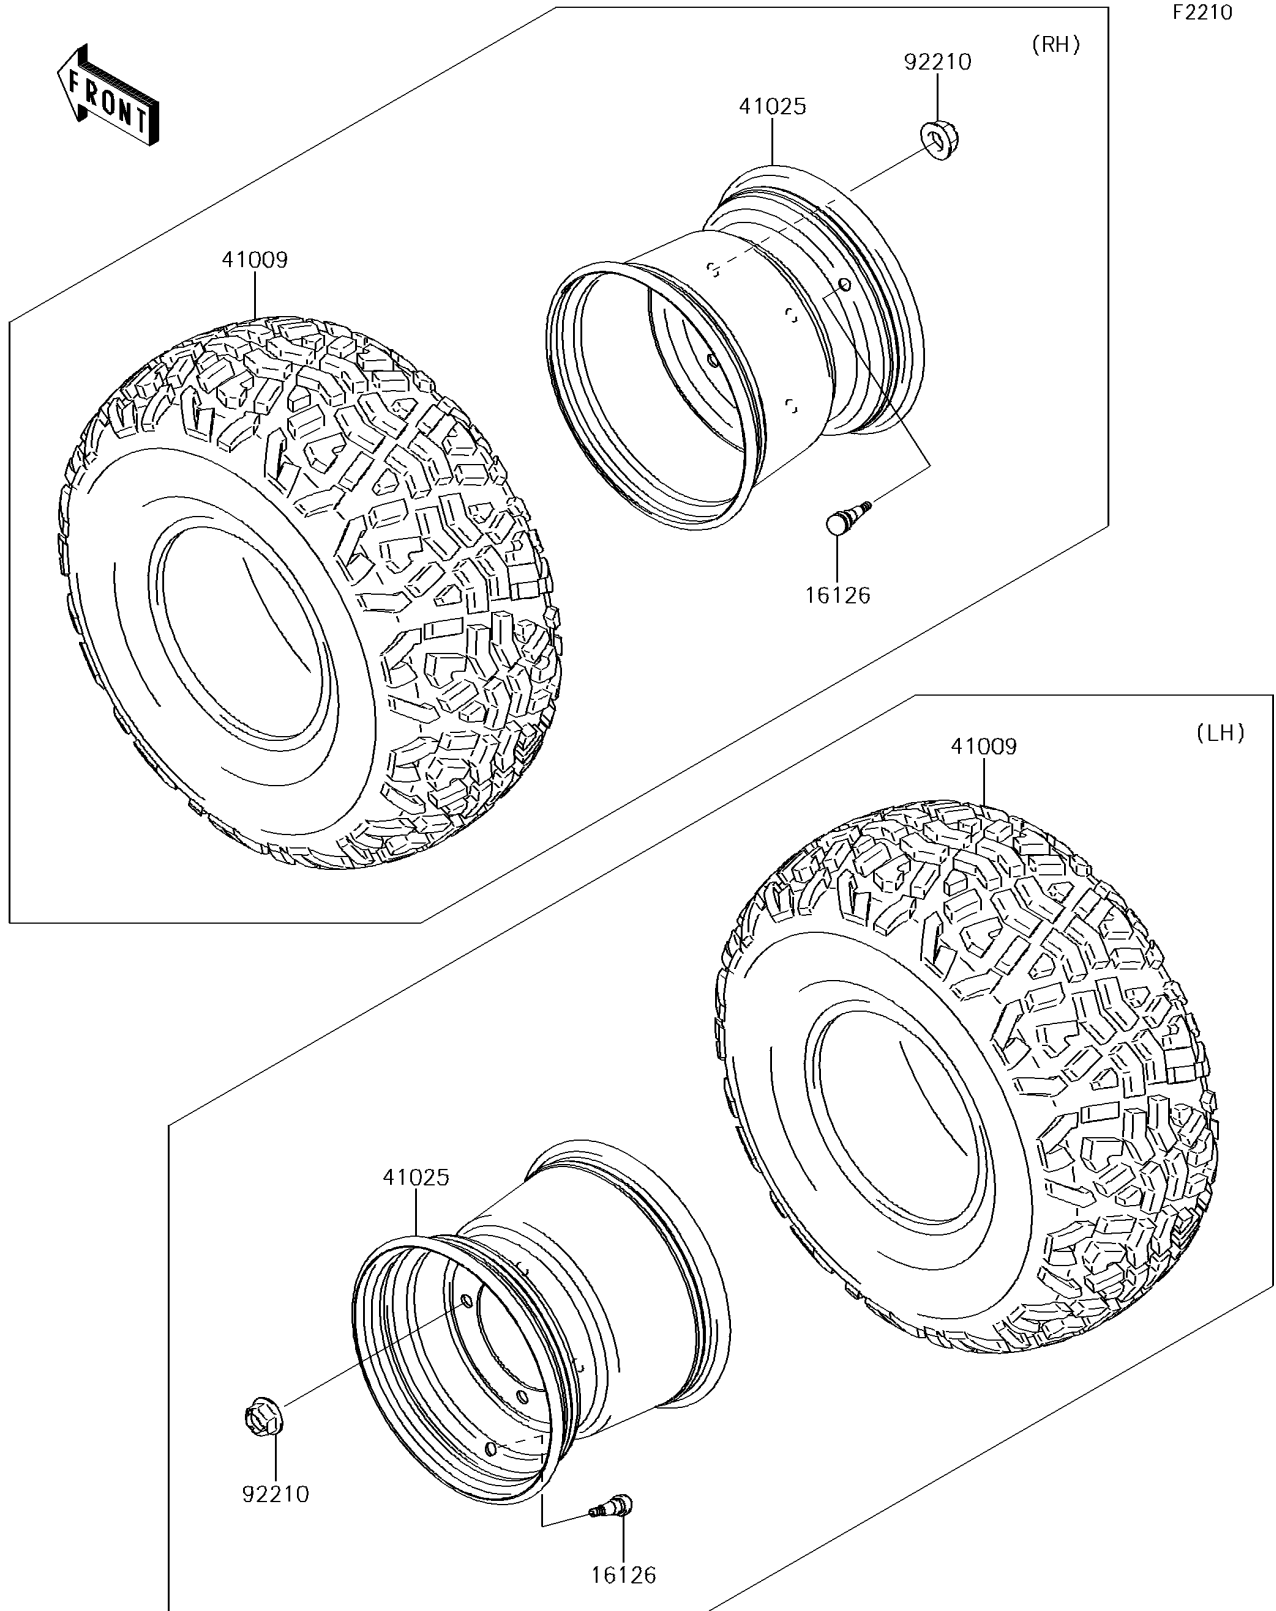

2018 MULE™ 4010 TRANS4x4® CAMO PARTS DIAGRAM

Wheels/Tires

2018 MULE™ 4010 TRANS4x4® CAMO PARTS LIST

Wheels/Tires

ITEM NAME	PART NUMBER	QUANTITY
VALVE (Ref # 16126)	16126-4001	4
TIRE,23X11.00-10 4PR (Ref # 41009)	41009-0294	4
RIM,10X8.5AT,F.S.BLACK (Ref # 41025)	41025-7504-397	4
NUT,12MM (Ref # 92210)	92210-0603	16