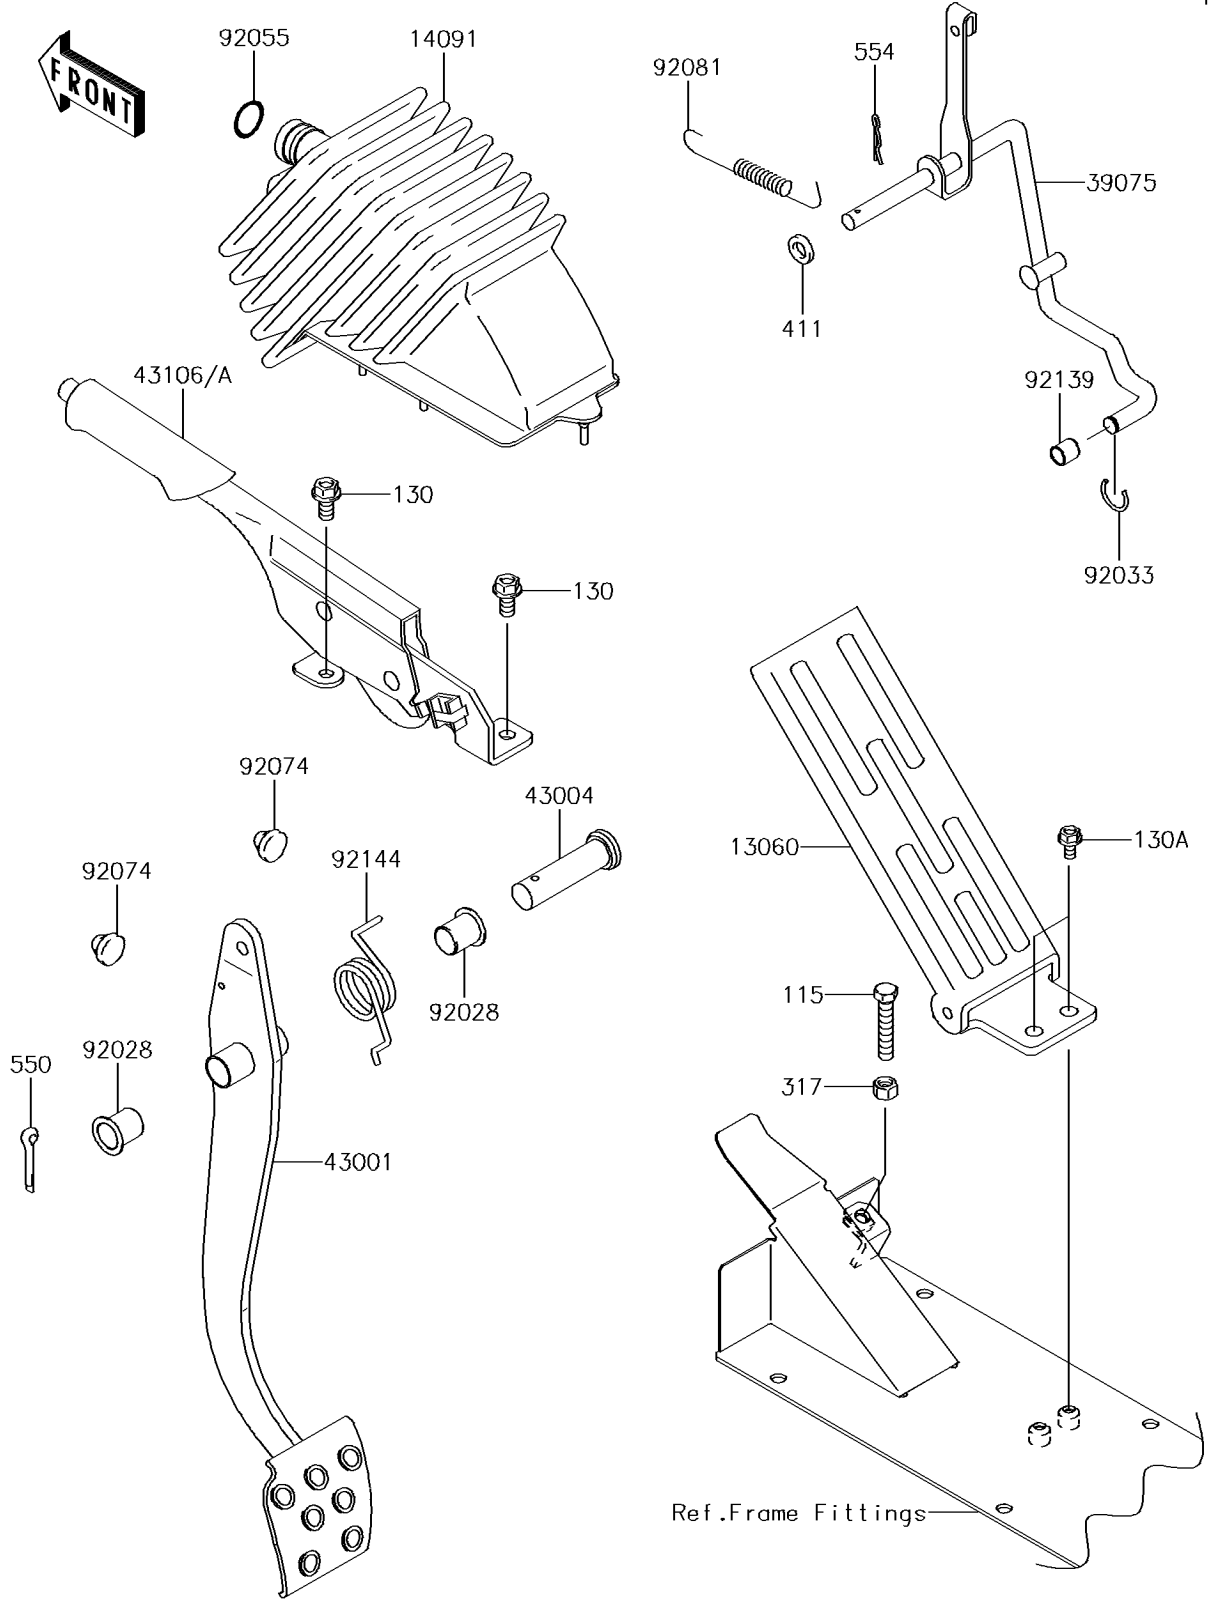

2017 MULE™ 4010 TRANS4x4® CAMO PARTS DIAGRAM

Brake Pedal/Throttle Lever

F2260

2017 MULE™ 4010 TRANS4x4® CAMO PARTS LIST

Brake Pedal/Throttle Lever

ITEM NAME	PART NUMBER	QUANTITY
PEDAL,THROTTLE (Ref # 13060)	13060-0023	1
COVER,PARKING LEVER (Ref # 14091)	14091-0067	1
LEVER-THROTTLE (Ref # 39075)	39075-0016	1
LEVER-BRAKE,PEDAL (Ref # 43001)	43001-1320	1
SHAFT-BRAKE (Ref # 43004)	43004-1128	1
LEVER-ASSY-PARKING BRAKE (Ref # 43106)	43106-0004	1
LEVER-ASSY-PARKING BRAKE (Ref # 43106A)	43106-0056	1
BUSHING (Ref # 92028)	92028-1571	2
RING-SNAP (Ref # 92033)	92033-1247	1
RING-O,18X24X3 (Ref # 92055)	92055-1633	1
PLUG,7X2 (Ref # 92074)	92074-028	2
SPRING (Ref # 92081)	92081-1922	1
BUSHING (Ref # 92139)	92139-0308	1
SPRING (Ref # 92144)	92144-1536	1
BOLT-SMALL-UPSET,8X40 (Ref # 115)	115AA0840	1
BOLT-FLANGED,8X16 (Ref # 130)	130AA0816	2
BOLT-FLANGED,6X12 (Ref # 130A)	130AB0612	2
NUT-HEX-SMALL,8MM (Ref # 317)	317BA0800	1
WASHER-PLAIN,10MM (Ref # 411)	411AA1000	1
PIN-COTTER,2.5X25 (Ref # 550)	550AA2525	1
PIN-SNAP,10MM (Ref # 554)	554DA1000	1