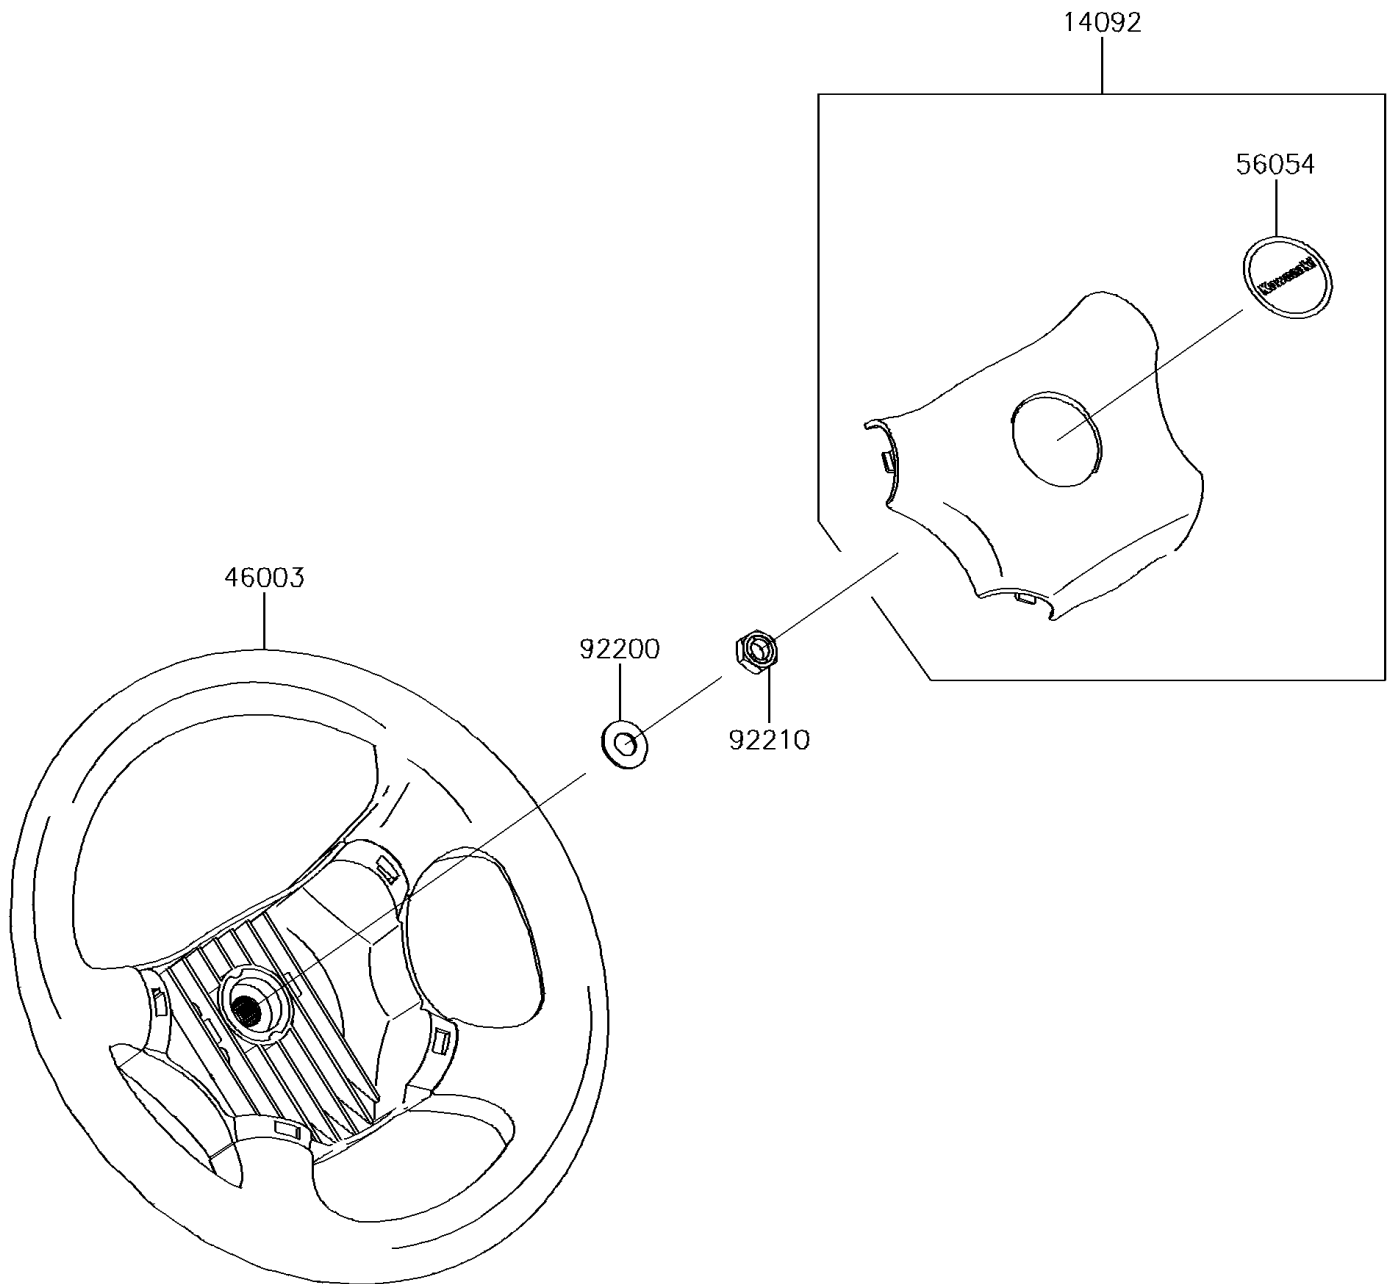

2017 MULE™ 4010 TRANS4x4[®] CAMO PARTS DIAGRAM

Steering Wheel

F2311

2017 MULE™ 4010 TRANS4x4® CAMO PARTS LIST

Steering Wheel

ITEM NAME	PART NUMBER	QUANTITY
COVER,HORN SWITCH (Ref # 14092)	14092-1029	1
HANDLE (Ref # 46003)	46003-0595	1
MARK,CENTER LOGO,KAWASAKI (Ref # 56054)	56054-1188	1
WASHER,12.1X25X1.6 (Ref # 92200)	92200-0455	1
NUT,LOCK,12MM (Ref # 92210)	92210-1249	1