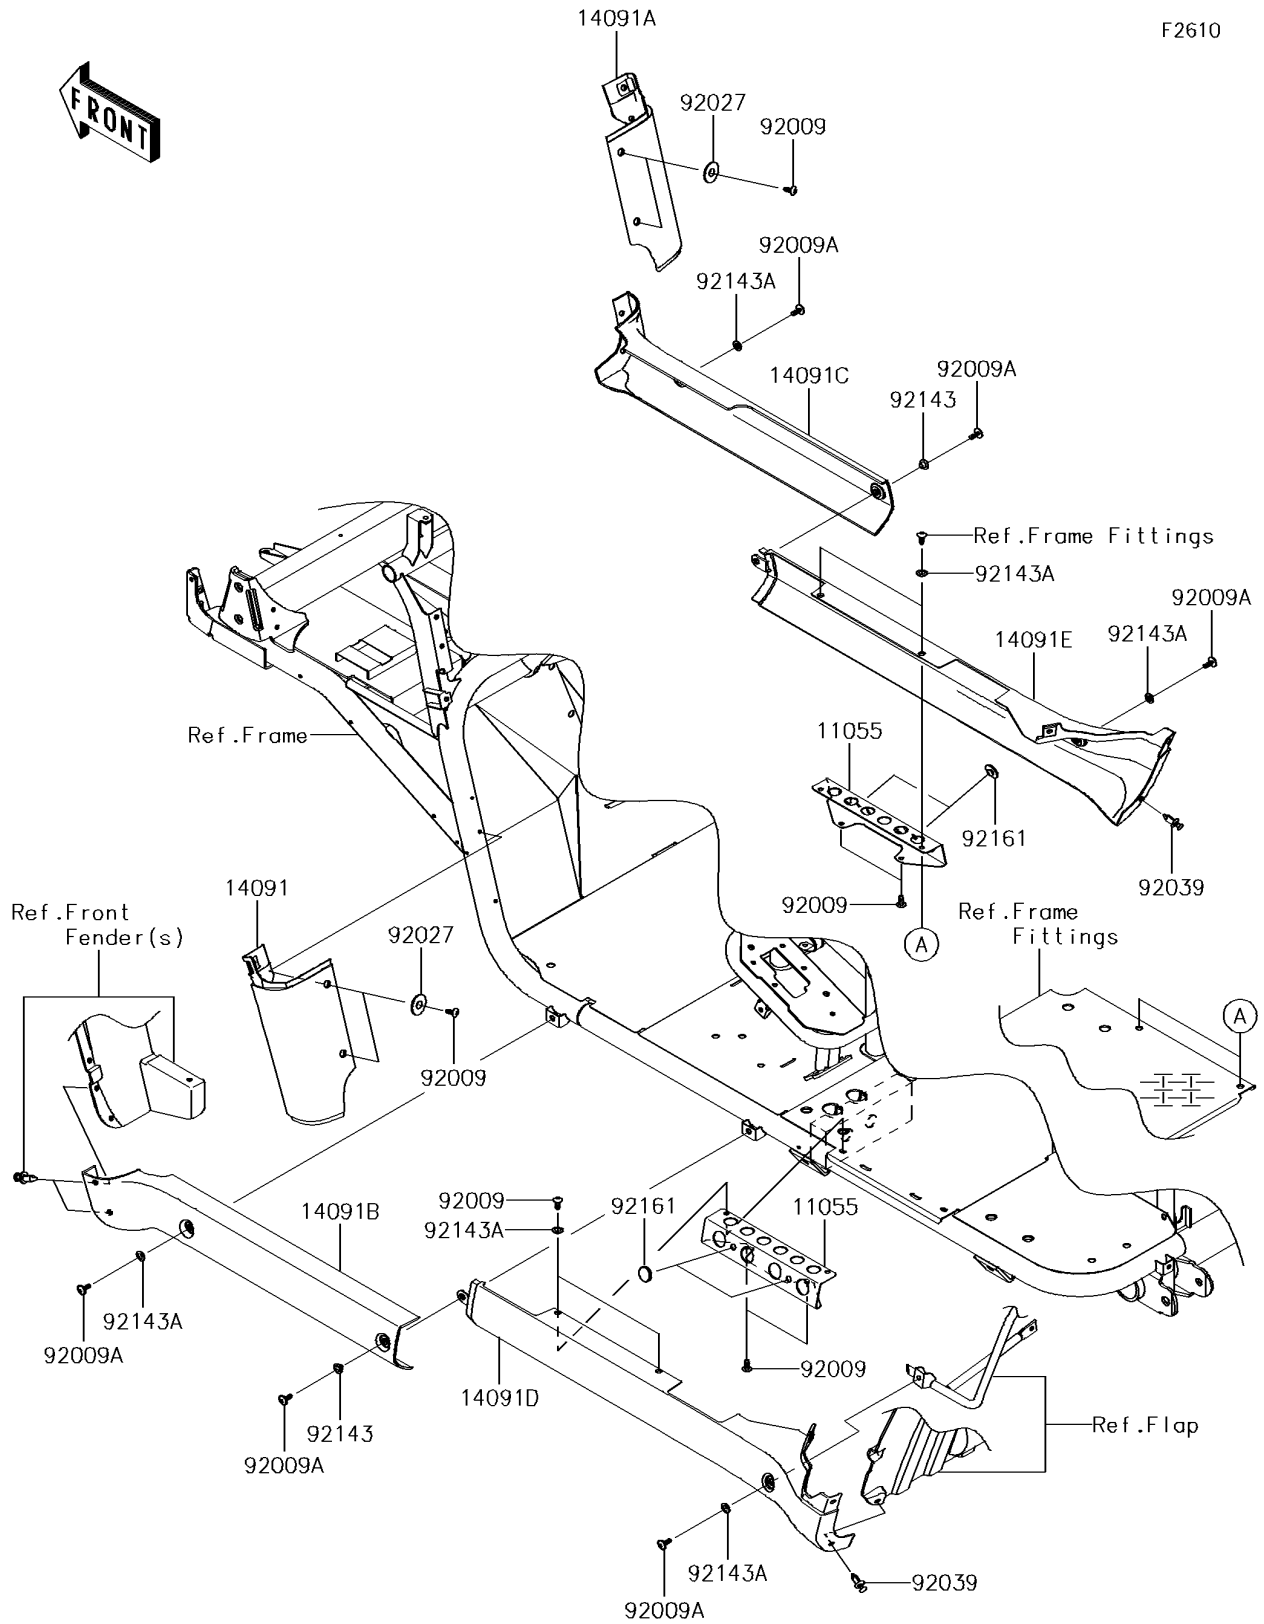

2017 MULE™ 4010 TRANS4x4® CAMO PARTS DIAGRAM

Side Covers/Chain Cover

F2610

2017 MULE™ 4010 TRANS4x4® CAMO PARTS LIST

Side Covers/Chain Cover

ITEM NAME	PART NUMBER	QUANTITY
BRACKET (Ref # 11055)	11055-0599	2
COVER,FR FENDER,LWR,LH,F.BLACK (Ref # 14091)	14091-0821-6Z	1
COVER,FR FENDER,LWR,RH,F.BLACK (Ref # 14091A)	14091-0822-6Z	1
COVER,SIDE STEP,FR,LH,F.BLACK (Ref # 14091B)	14091-0823-6Z	1
COVER,SIDE STEP,FR,RH,F.BLACK (Ref # 14091C)	14091-0824-6Z	1
COVER,SIDE STEP,RR,LH,F.BLACK (Ref # 14091D)	14091-0825-6Z	1
COVER,SIDE STEP,RR,RH,F.BLACK (Ref # 14091E)	14091-0826-6Z	1
SCREW,TAPPING,6X16 (Ref # 92009)	92009-1166	10
SCREW,6X16 (Ref # 92009A)	92009-1621	6
COLLAR,L=4.7 (Ref # 92027)	92027-1964	4
RIVET (Ref # 92039)	92039-0776	2
COLLAR (Ref # 92143)	92143-1057	2
COLLAR (Ref # 92143A)	92143-1087	8
DAMPER,RUBBER (Ref # 92161)	92161-1200	4