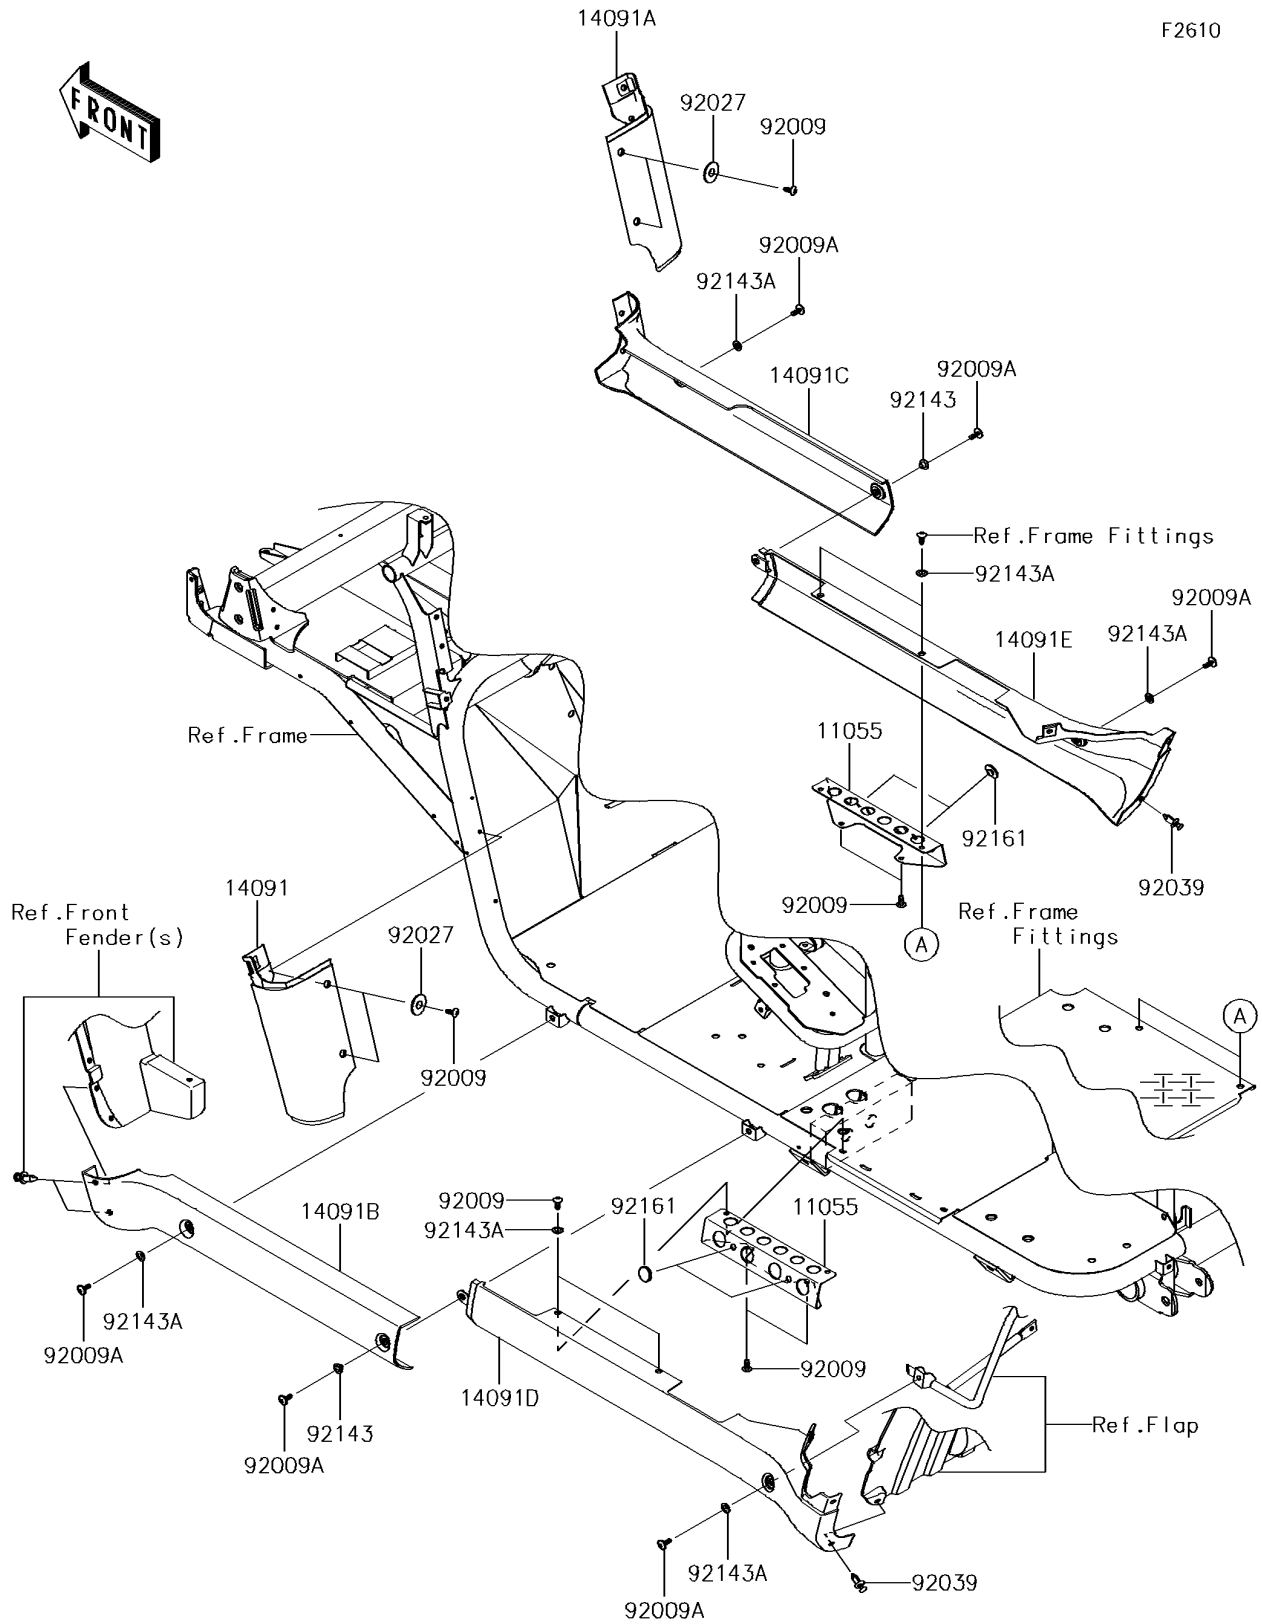

2018 MULE™ 4010 TRANS4x4® CAMO PARTS DIAGRAM

Side Covers/Chain Cover

F2610

2018 MULE™ 4010 TRANS4x4® CAMO PARTS LIST

Side Covers/Chain Cover

ITEM NAME	PART NUMBER	QUANTITY
BRACKET (Ref # 11055)	11055-0599	2
COVER,FR FENDER,LWR,LH,F.BLACK (Ref # 14091)	14091-0821-6Z	1
COVER,FR FENDER,LWR,RH,F.BLACK (Ref # 14091A)	14091-0822-6Z	1
COVER,SIDE STEP,FR,LH,F.BLACK (Ref # 14091B)	14091-0823-6Z	1
COVER,SIDE STEP,FR,RH,F.BLACK (Ref # 14091C)	14091-0824-6Z	1
COVER,SIDE STEP,RR,LH,F.BLACK (Ref # 14091D)	14091-0825-6Z	1
COVER,SIDE STEP,RR,RH,F.BLACK (Ref # 14091E)	14091-0826-6Z	1
SCREW,TAPPING,6X16 (Ref # 92009)	92009-1166	10
SCREW,6X16 (Ref # 92009A)	92009-1621	6
COLLAR,L=4.7 (Ref # 92027)	92027-1964	4
RIVET (Ref # 92039)	92039-0776	2
COLLAR (Ref # 92143)	92143-1057	2
COLLAR (Ref # 92143A)	92143-1087	8
DAMPER,RUBBER (Ref # 92161)	92161-1200	4