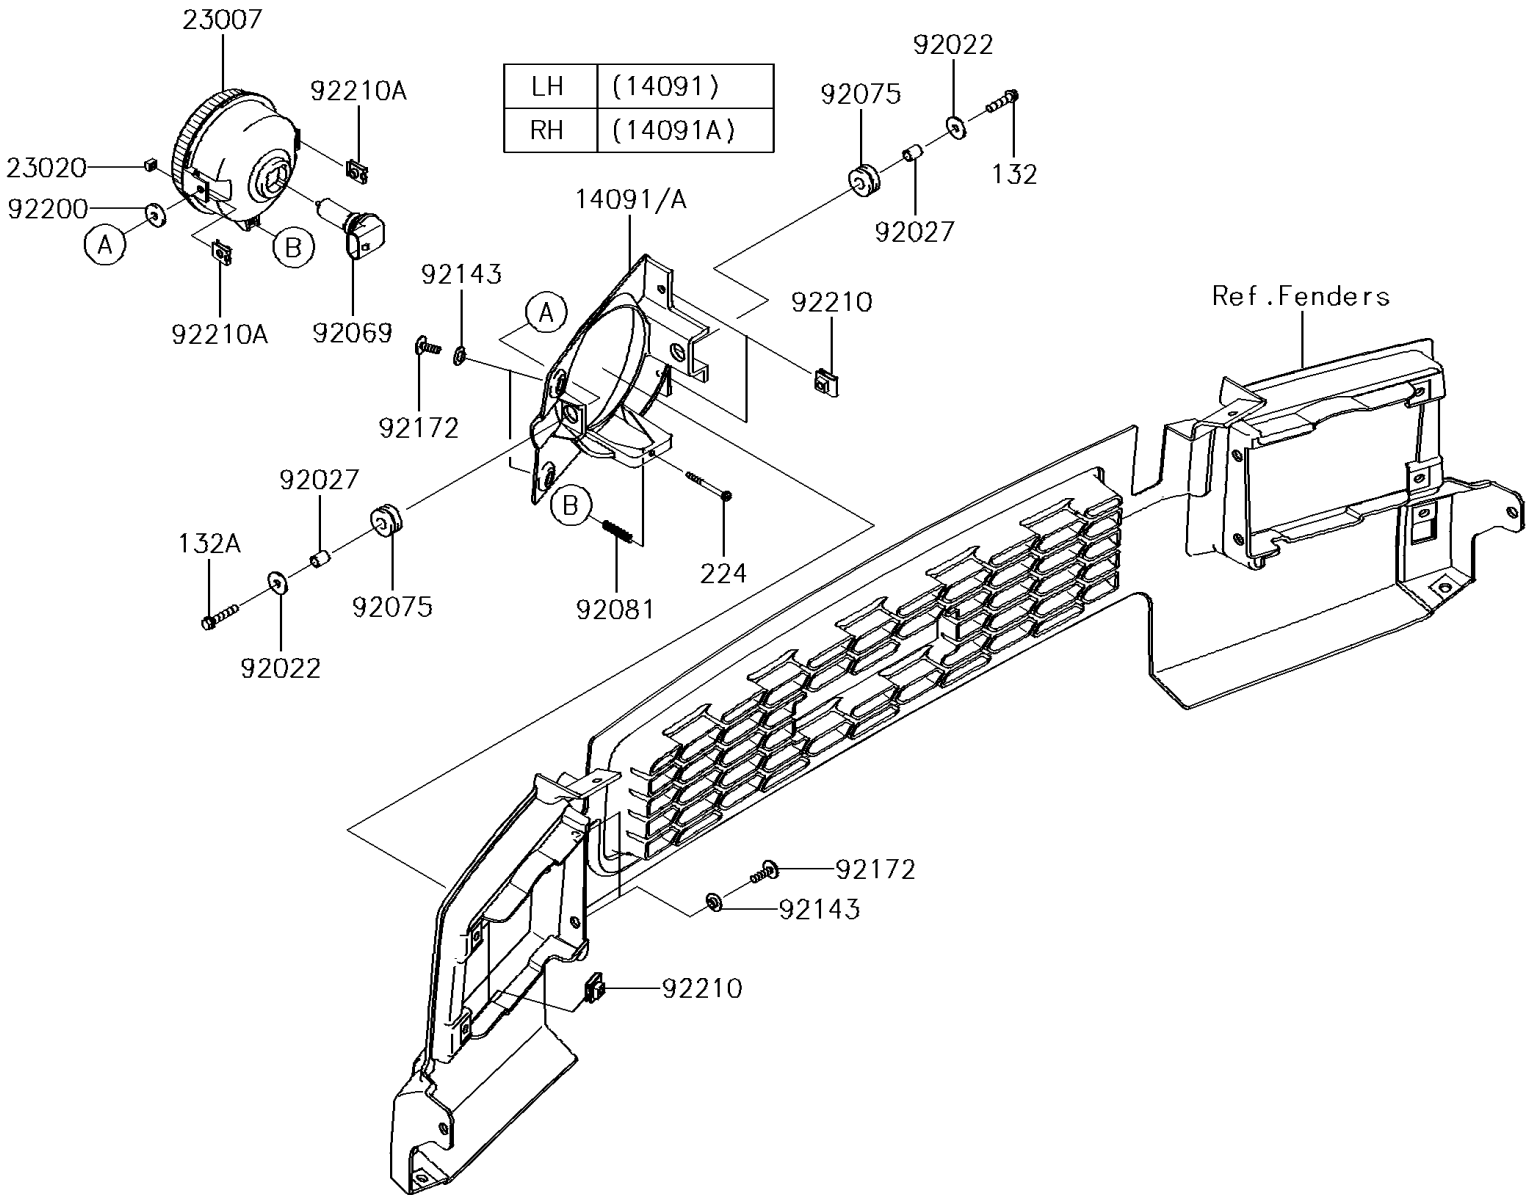

# 2017 MULE™ 4010 TRANS4x4® CAMO PARTS DIAGRAM

Headlight(s)

F2710

## 2017 MULE™ 4010 TRANS4x4® CAMO PARTS LIST

### Headlight(s)

ITEM NAME	PART NUMBER	QUANTITY
COVER,HEAD LAMP,LH (Ref # 14091)	14091-0827	1
COVER,HEAD LAMP,RH (Ref # 14091A)	14091-0828	1
LENS-COMP,HEAD LAMP (Ref # 23007)	23007-0096	2
NUT,4MM,FOCUS ADJUST (Ref # 23020)	23020-018	2
WASHER,6.5X20X1.6 (Ref # 92022)	92022-125	4
COLLAR,6.8X10X12 (Ref # 92027)	92027-162	4
BULB,12V 35/35W (Ref # 92069)	92069-0019	2
DAMPER,10X24X12 (Ref # 92075)	92075-1690	4
SPRING,FOCUS ADJUST (Ref # 92081)	92081-1896	2
COLLAR (Ref # 92143)	92143-1087	8
SCREW,TAPPING,6X20 (Ref # 92172)	92172-0488	8
WASHER,6.5X20X3.2 (Ref # 92200)	92200-0359	2
NUT,LEAF SPRING,6MM (Ref # 92210)	92210-0624	8
NUT (Ref # 92210A)	92210-1125	4
BOLT-FLANGED-SMALL,6X25 (Ref # 132)	132BA0625	2
BOLT-FLANGED-SMALL,6X30 (Ref # 132A)	132BA0630	2
SCREW-PAN-WP-CROS,4X45 (Ref # 224)	224AA0445	2