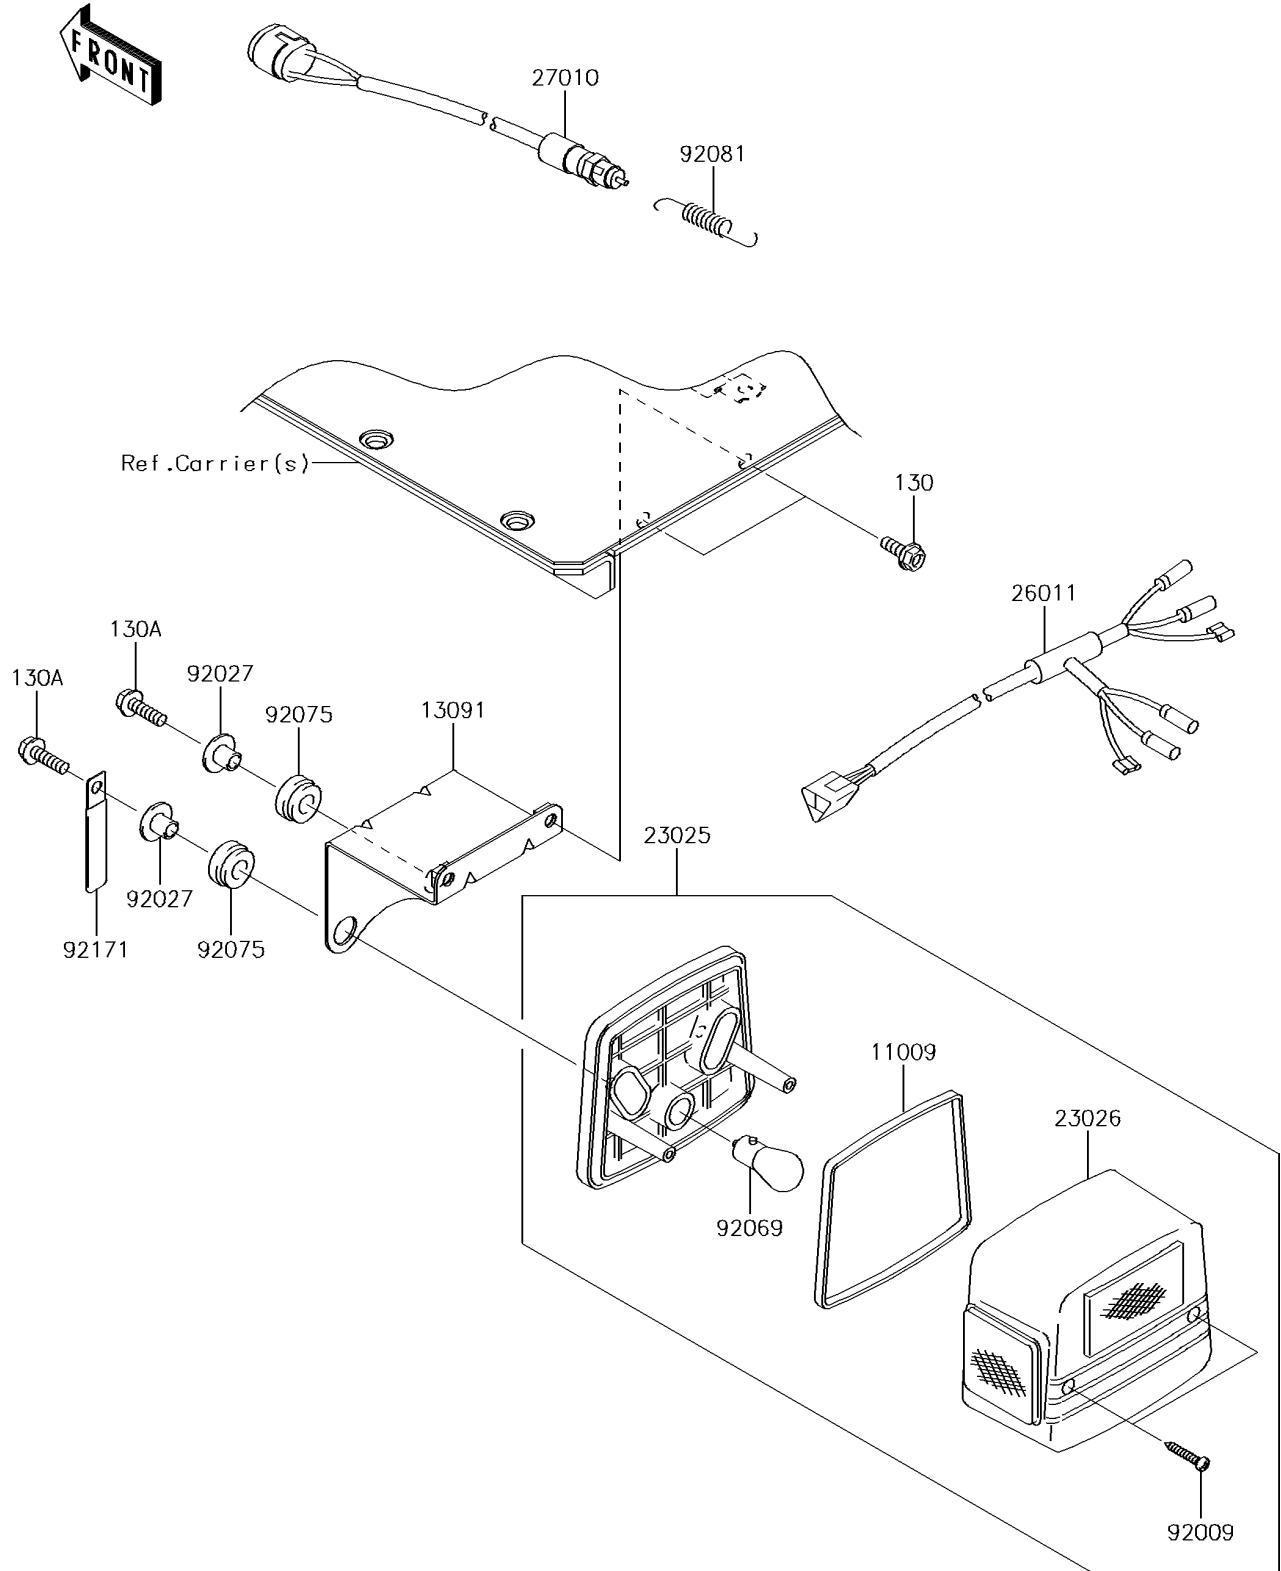

2015 MULE™ 4010 TRANS4x4® CAMO PARTS DIAGRAM

Taillight(s)

F2720

2015 MULE™ 4010 TRANS4x4® CAMO PARTS LIST

Taillight(s)

ITEM NAME	PART NUMBER	QUANTITY
GASKET,TAIL LAMP (Ref # 11009)	11009-1215	2
HOLDER,TAIL LAMP (Ref # 13091)	13091-1743	2
LAMP-TAIL (Ref # 23025)	23025-1042	2
LENS,TAIL LAMP (Ref # 23026)	23026-1019	2
WIRE-LEAD (Ref # 26011)	26011-1756	1
SWITCH,BRAKE LAMP (Ref # 27010)	27010-1301	1
SCREW,TAPPING,4X25 (Ref # 92009)	92009-1069	4
COLLAR,L=11.1 (Ref # 92027)	92027-194	4
BULB,12V 21/5W (Ref # 92069)	92069-1011	2
DAMPER (Ref # 92075)	92075-277	4
SPRING,HOOK RETURN (Ref # 92081)	92081-1466	1
CLAMP,L=60 (Ref # 92171)	92171-0652	2
BOLT-FLANGED,6X16 (Ref # 130)	130BA0616	4
BOLT-FLANGED,6X20 (Ref # 130A)	130BA0620	4