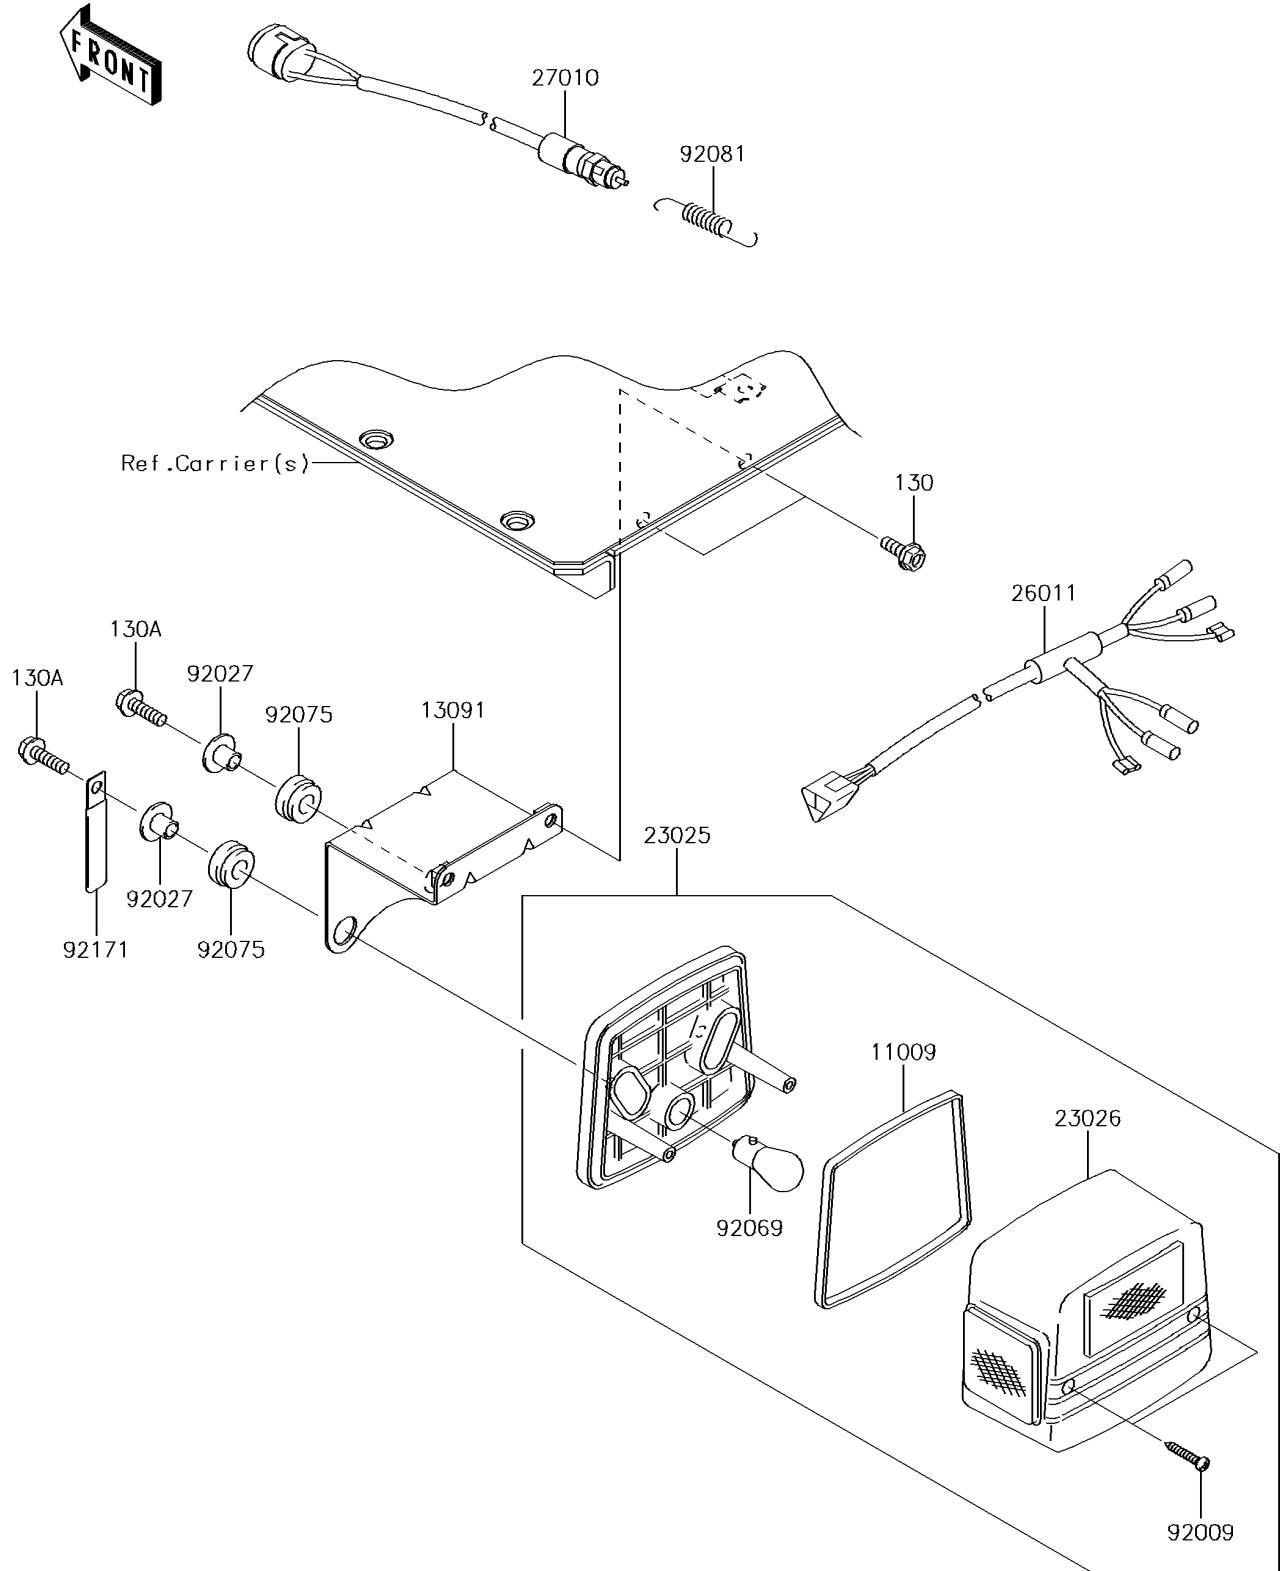

2016 MULE™ 4010 TRANS4x4® CAMO PARTS DIAGRAM

Taillight(s)

F2720

2016 MULE™ 4010 TRANS4x4® CAMO PARTS LIST

Taillight(s)

ITEM NAME	PART NUMBER	QUANTITY
GASKET,TAIL LAMP (Ref # 11009)	11009-1215	2
HOLDER,TAIL LAMP (Ref # 13091)	13091-1743	2
LAMP-TAIL (Ref # 23025)	23025-1042	2
LENS,TAIL LAMP (Ref # 23026)	23026-1019	2
WIRE-LEAD (Ref # 26011)	26011-1756	1
SWITCH,BRAKE LAMP (Ref # 27010)	27010-1301	1
SCREW,TAPPING,4X25 (Ref # 92009)	92009-1069	4
COLLAR,L=11.1 (Ref # 92027)	92027-194	4
BULB,12V 21/5W (Ref # 92069)	92069-1011	2
DAMPER (Ref # 92075)	92075-277	4
SPRING,HOOK RETURN (Ref # 92081)	92081-1466	1
CLAMP,L=60 (Ref # 92171)	92171-0652	2
BOLT-FLANGED,6X16 (Ref # 130)	130BA0616	4
BOLT-FLANGED,6X20 (Ref # 130A)	130BA0620	4