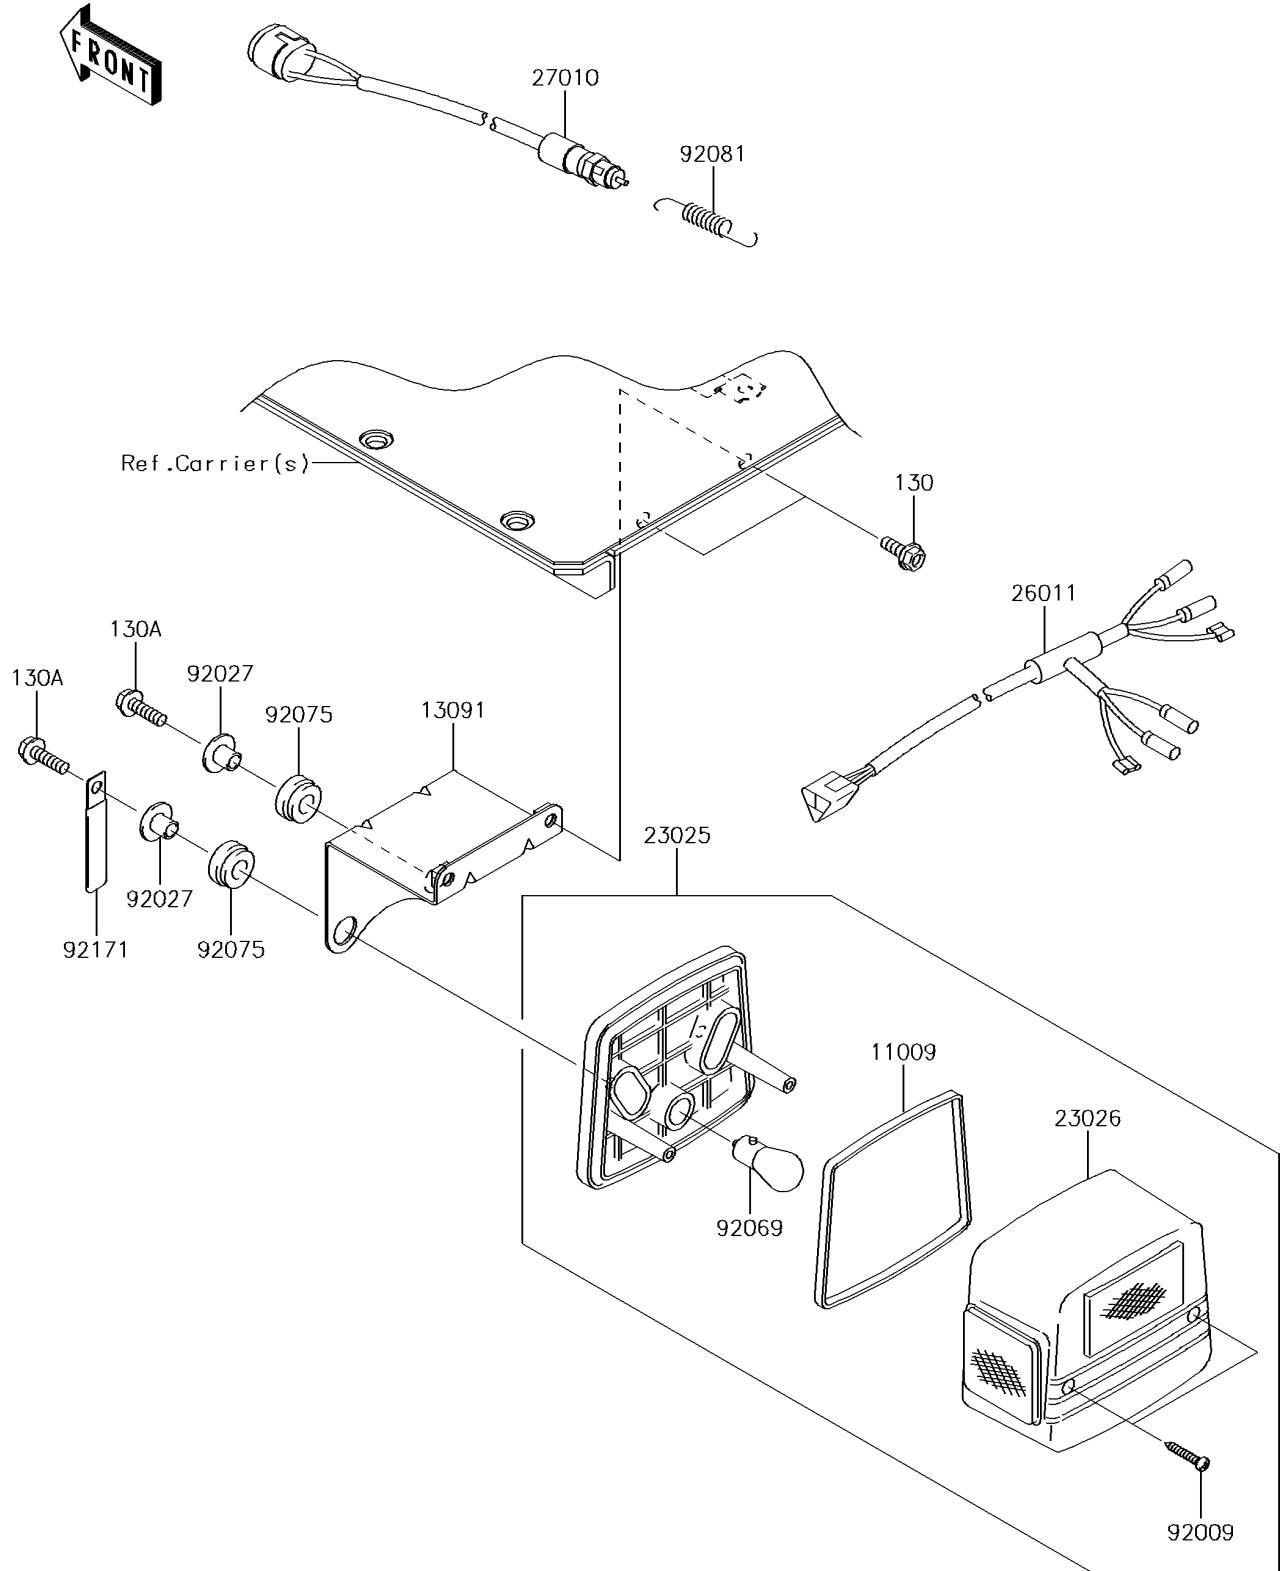

2017 MULE™ 4010 TRANS4x4® CAMO PARTS DIAGRAM

Taillight(s)

F2720

2017 MULE™ 4010 TRANS4x4® CAMO PARTS LIST

Taillight(s)

ITEM NAME	PART NUMBER	QUANTITY
GASKET,TAIL LAMP (Ref # 11009)	11009-1215	2
HOLDER,TAIL LAMP (Ref # 13091)	13091-1743	2
LAMP-TAIL (Ref # 23025)	23025-1042	2
LENS,TAIL LAMP (Ref # 23026)	23026-1019	2
WIRE-LEAD (Ref # 26011)	26011-1756	1
SWITCH,BRAKE LAMP (Ref # 27010)	27010-1301	1
SCREW,TAPPING,4X25 (Ref # 92009)	92009-1069	4
COLLAR,L=11.1 (Ref # 92027)	92027-194	4
BULB,12V 21/5W (Ref # 92069)	92069-1011	2
DAMPER (Ref # 92075)	92075-277	4
SPRING,HOOK RETURN (Ref # 92081)	92081-1466	1
CLAMP,L=60 (Ref # 92171)	92171-0652	2
BOLT-FLANGED,6X16 (Ref # 130)	130BA0616	4
BOLT-FLANGED,6X20 (Ref # 130A)	130BA0620	4