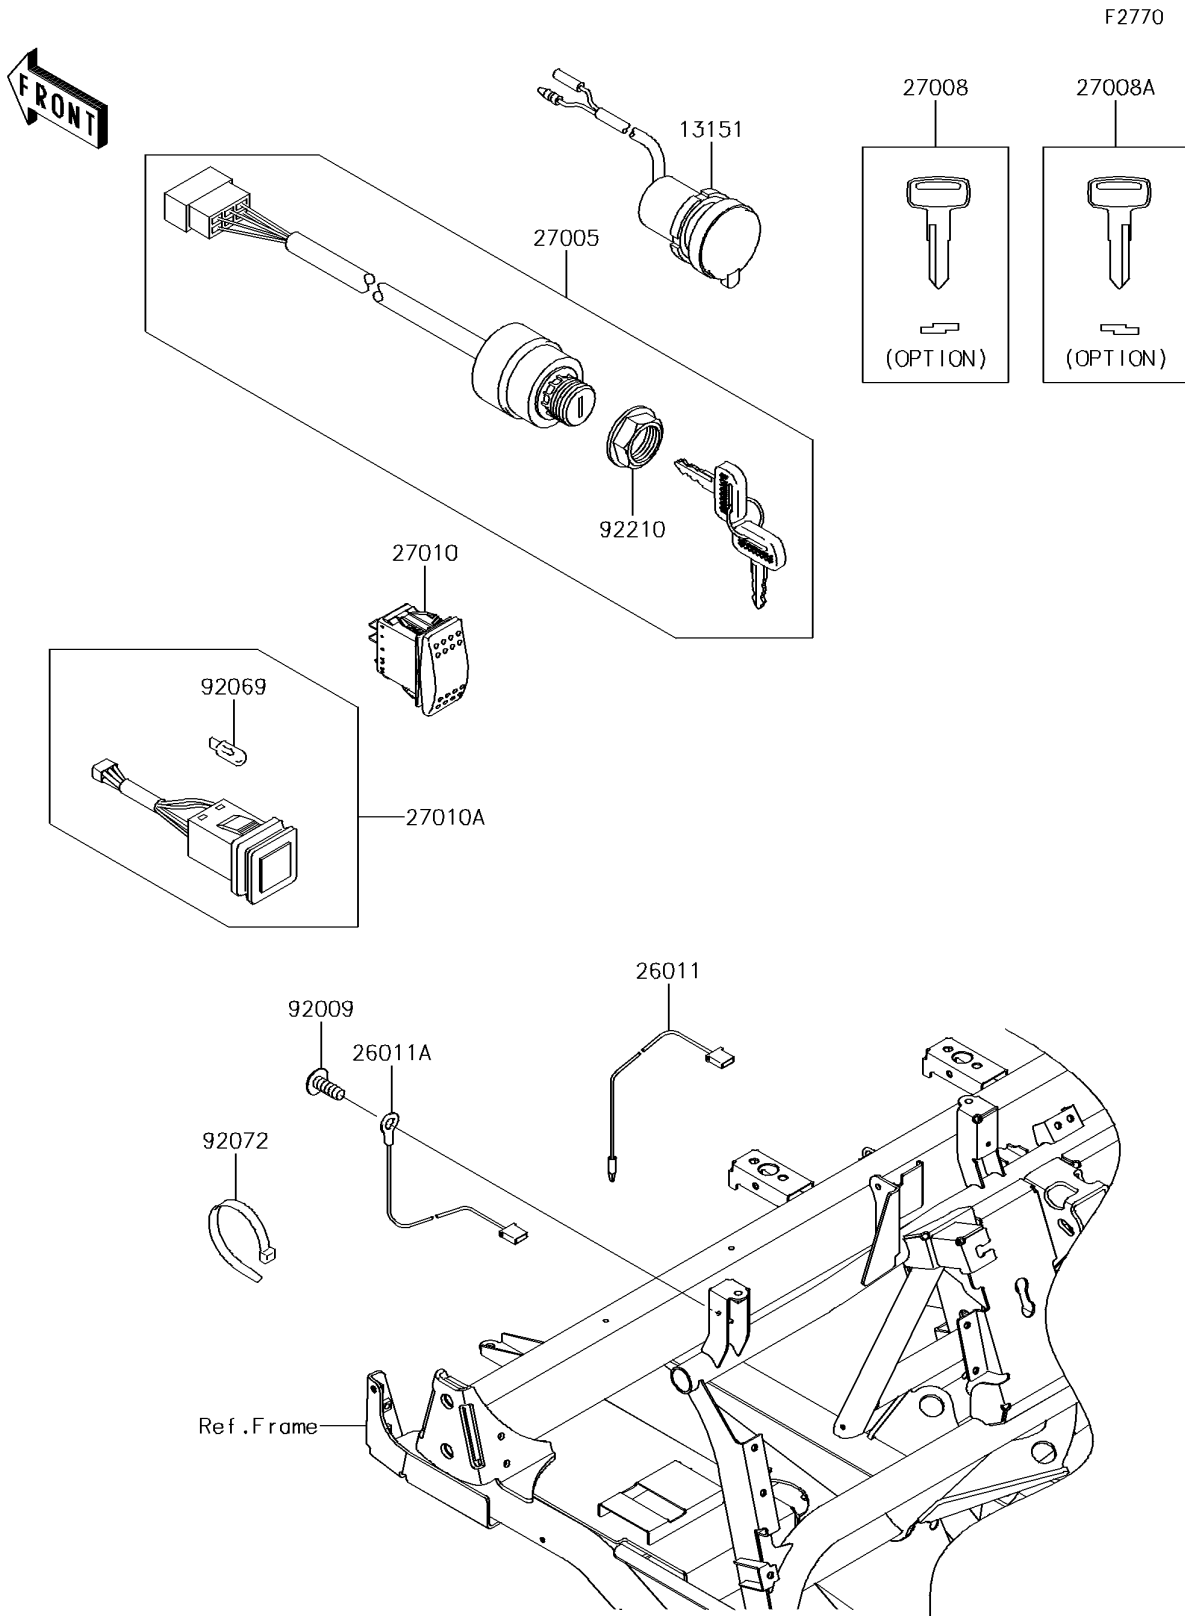

2017 MULE™ 4010 TRANS4x4® CAMO PARTS DIAGRAM

Ignition Switch

2017 MULE™ 4010 TRANS4x4® CAMO PARTS LIST

Ignition Switch

ITEM NAME	PART NUMBER	QUANTITY
SWITCH-COMP,D.C.TERMINAL (Ref # 13151)	13151-0003	1
WIRE-LEAD,360MM (Ref # 26011)	26011-0796	1
WIRE-LEAD,320MM (Ref # 26011A)	26011-0797	1
SWITCH-ASSY-IGNITION (Ref # 27005)	27005-0011	1
KEY-LOCK,BLANK (Ref # 27008)	27008-1153	1
KEY-LOCK,BLANK (Ref # 27008A)	27008-1157	1
SWITCH,HORN (Ref # 27010)	27010-0734	1
SWITCH,HEAD LAMP (Ref # 27010A)	27010-0814	1
SCREW,TAPPING,6X16 (Ref # 92009)	92009-1166	1
BULB,12V 1.7W (Ref # 92069)	92069-0083	1
BAND,L=188 (Ref # 92072)	92072-1239	1
NUT,IGNITION SWITCH (Ref # 92210)	92210-1264	1