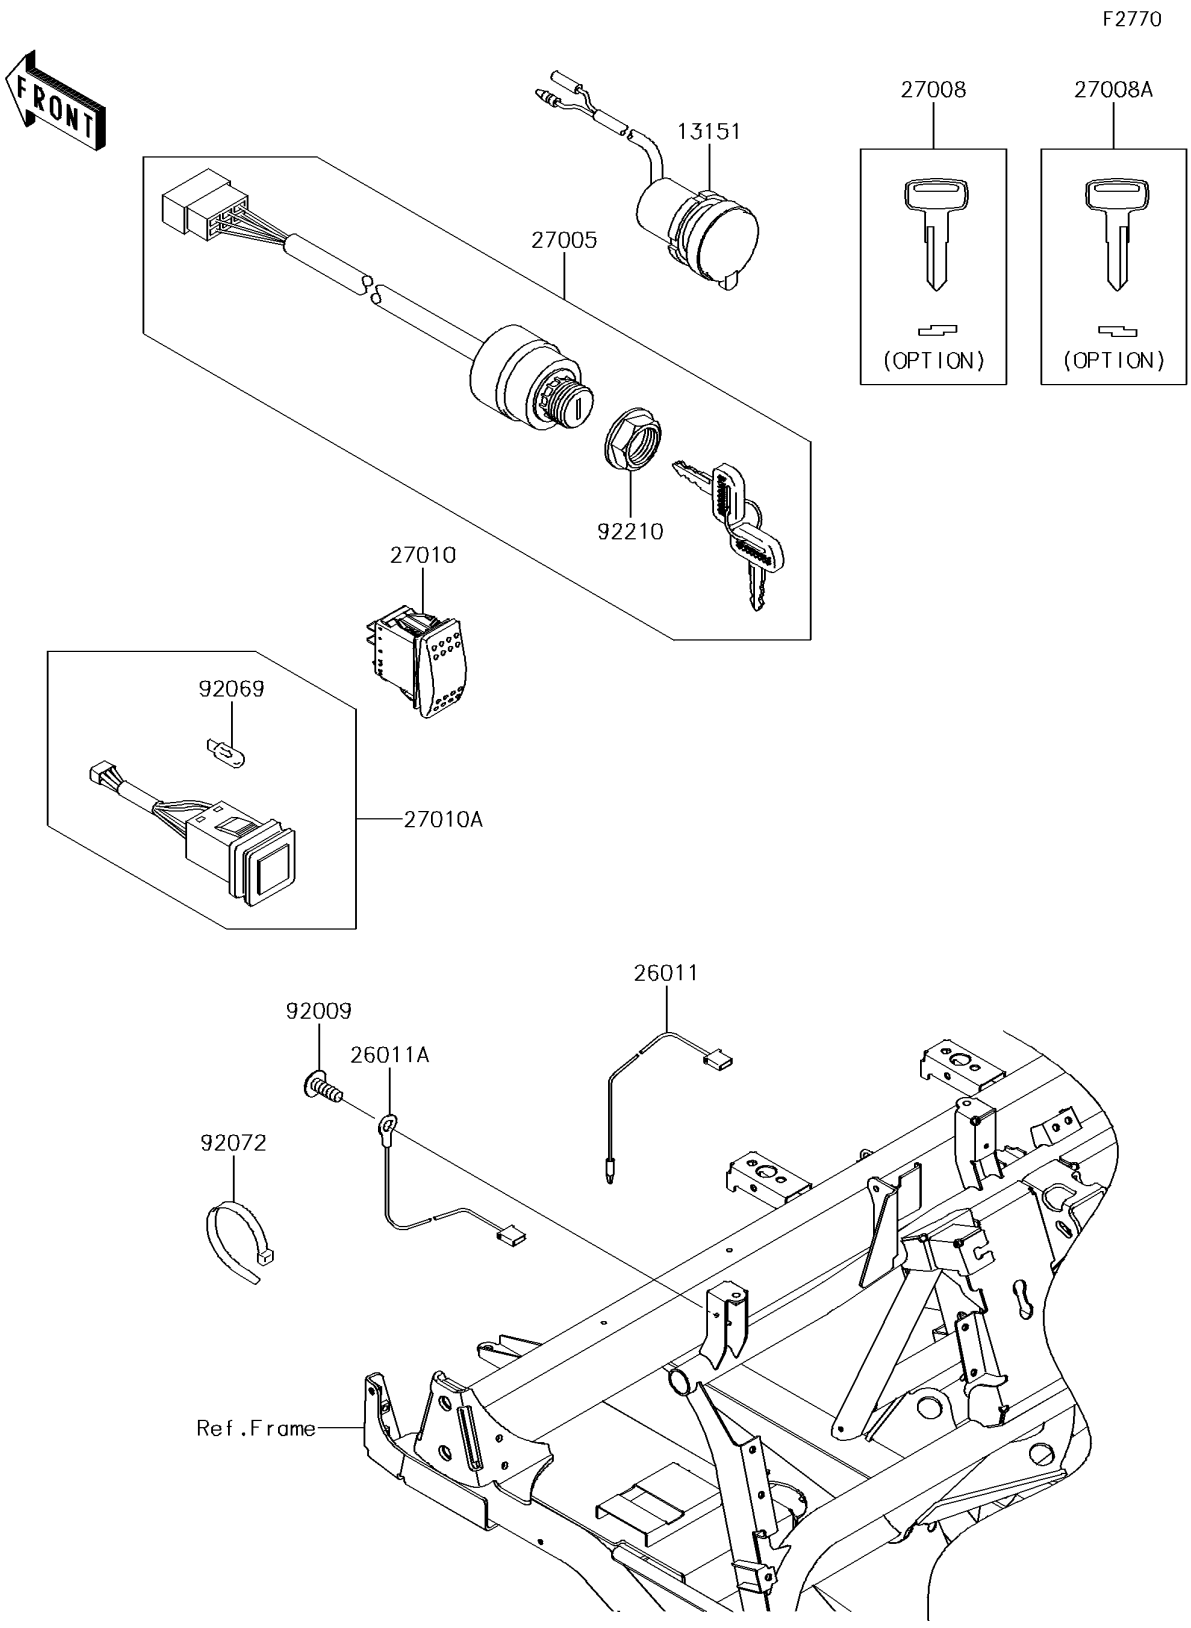

2017 MULE™ 4010 TRANS4x4® CAMO PARTS DIAGRAM

Ignition Switch

2017 MULE™ 4010 TRANS4x4® CAMO PARTS LIST

Ignition Switch

ITEM NAME	PART NUMBER	QUANTITY
SWITCH-COMP,D.C.TERMINAL (Ref # 13151)	13151-0003	1
WIRE-LEAD,360MM (Ref # 26011)	26011-0796	1
WIRE-LEAD,320MM (Ref # 26011A)	26011-0797	1
SWITCH-ASSY-IGNITION (Ref # 27005)	27005-0011	1
KEY-LOCK,BLANK (Ref # 27008)	27008-1153	1
KEY-LOCK,BLANK (Ref # 27008A)	27008-1157	1
SWITCH,HORN (Ref # 27010)	27010-0734	1
SWITCH,HEAD LAMP (Ref # 27010A)	27010-0814	1
SCREW,TAPPING,6X16 (Ref # 92009)	92009-1166	1
BULB,12V 1.7W (Ref # 92069)	92069-0083	1
BAND,L=188 (Ref # 92072)	92072-1239	1
NUT,IGNITION SWITCH (Ref # 92210)	92210-1264	1