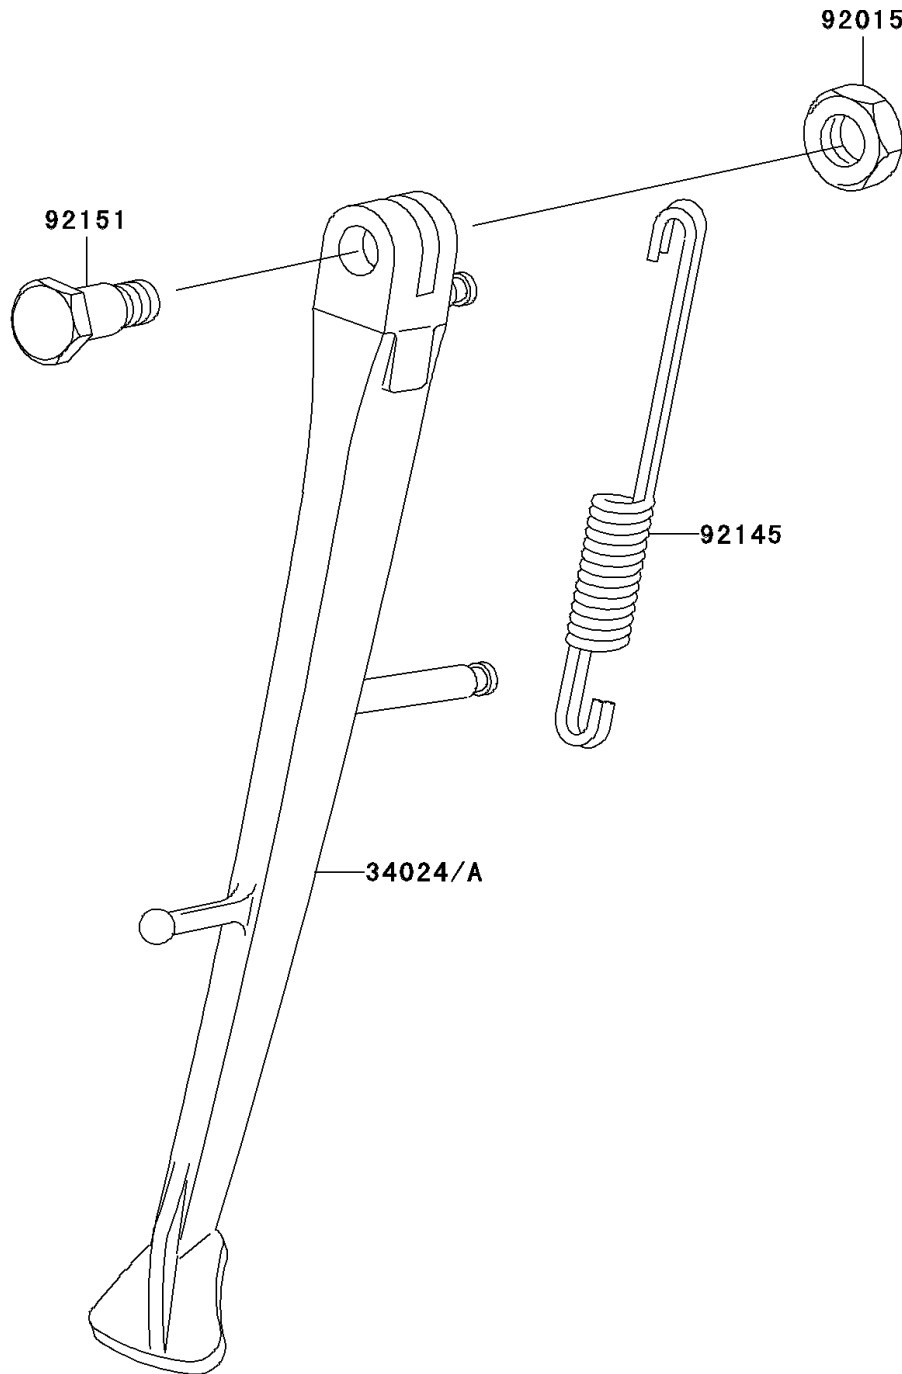

2004 ZRX1200R PARTS DIAGRAM

Stand(s)

F2190

2004 ZRX1200R PARTS LIST

Stand(s)

ITEM NAME	PART NUMBER	QUANTITY
STAND-SIDE (Ref # 34024A)	34024-1382	1
NUT,LOCK,10MM,BLACK (Ref # 92015)	92015-1188	1
SPRING,SIDE STAND (Ref # 92145)	92145-0083	1
BOLT,SIDE STAND (Ref # 92151)	92151-1291	1