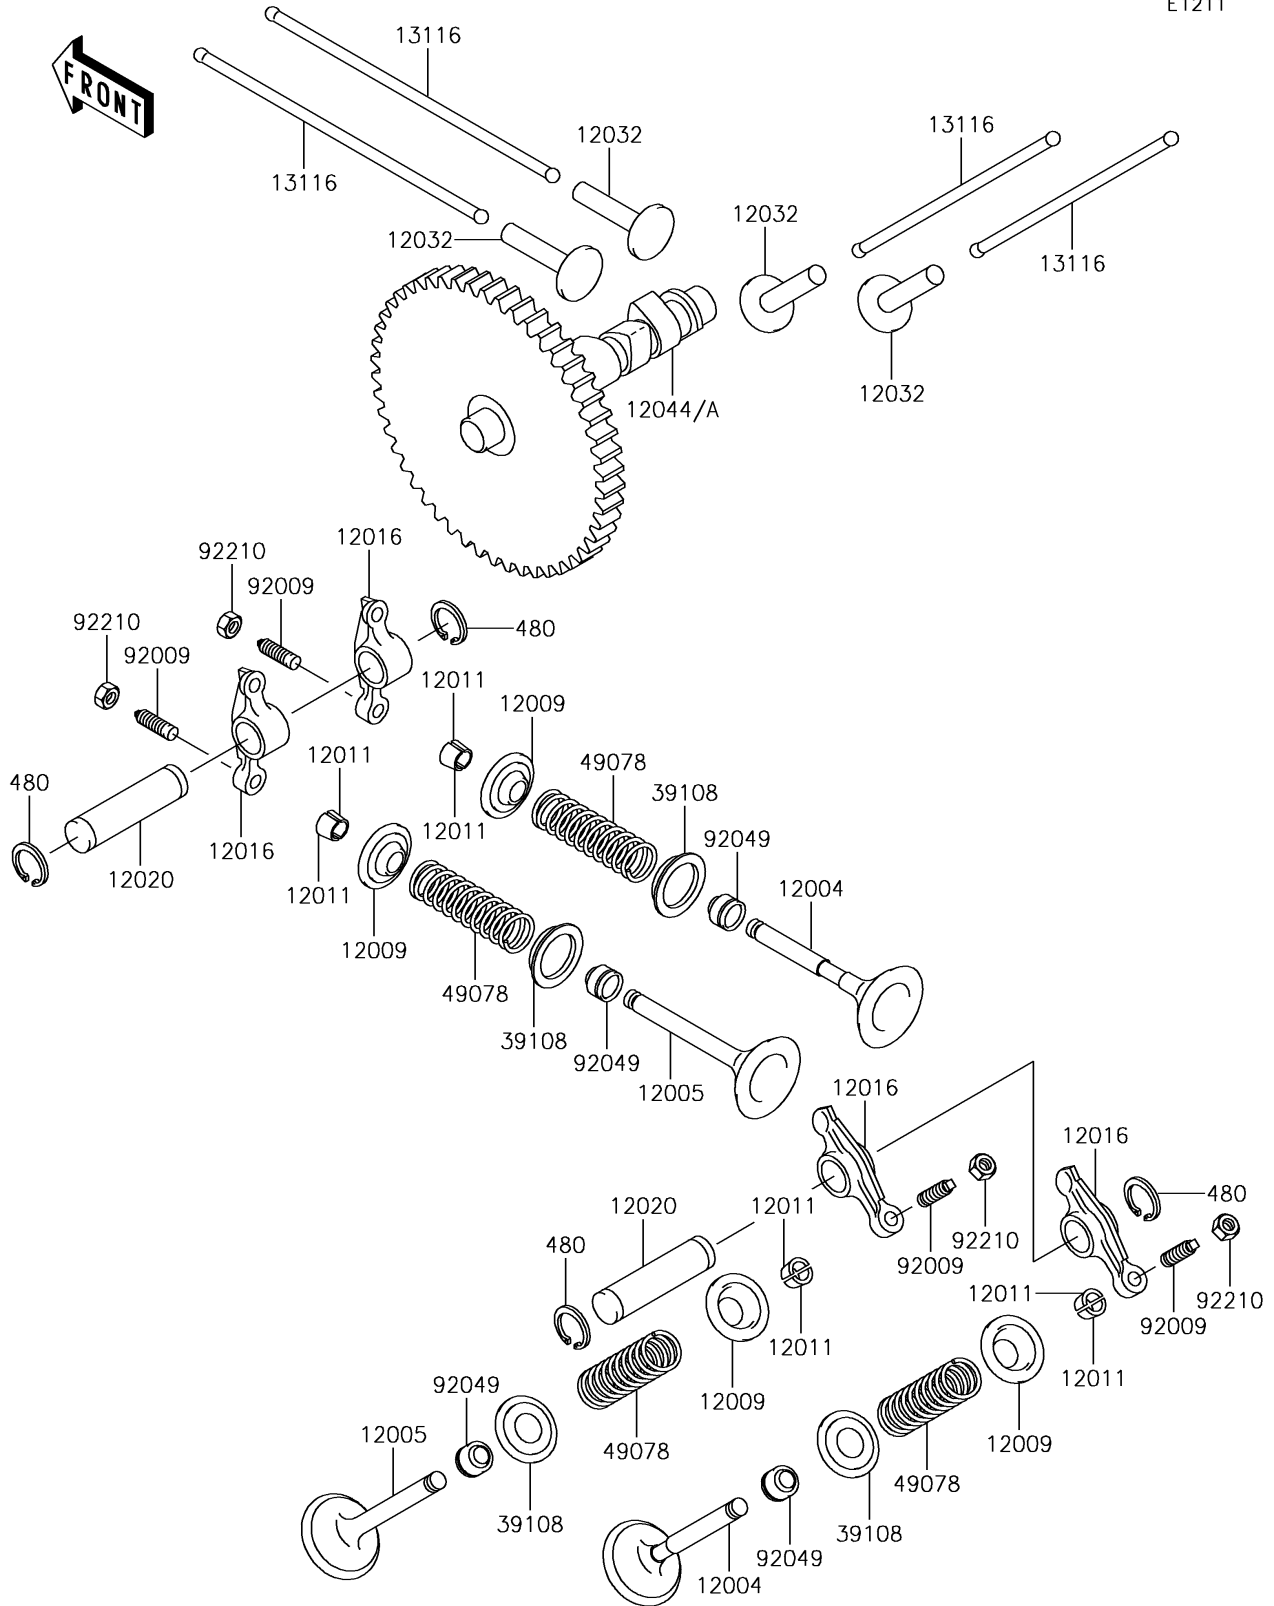

2016 MULE™ 4010 TRANS4x4® PARTS DIAGRAM

Valve(s)/Camshaft(s)

E1211

2016 MULE™ 4010 TRANS4x4® PARTS LIST

Valve(s)/Camshaft(s)

ITEM NAME	PART NUMBER	QUANTITY
VALVE-INTAKE (Ref # 12004)	12004-2115	2
VALVE-EXHAUST (Ref # 12005)	12005-2093	2
RETAINER-VALVE SPRING (Ref # 12009)	12009-2067	4
COLLET (Ref # 12011)	12011-2056	8
ARM-ROCKER (Ref # 12016)	12016-2056	4
SHAFT-ROCKER (Ref # 12020)	12020-2059	2
TAPPET (Ref # 12032)	12032-2064	4
CAMSHAFT-VALVE (Ref # 12044)	12044-0803	1
ROD-PUSH (Ref # 13116)	13116-2057	4
RETAINER-SPRING (Ref # 39108)	39108-2057	4
SPRING-ENGINE VALVE (Ref # 49078)	49078-2082	4
SCREW,VALVE ADJUST (Ref # 92009)	92009-1109	4
SEAL-OIL (Ref # 92049)	92049-2109	4
NUT,VALVE ADJUST LOCK (Ref # 92210)	92210-1491	4
CIRCLIP-TYPE-C,12MM (Ref # 480)	480J1200	4