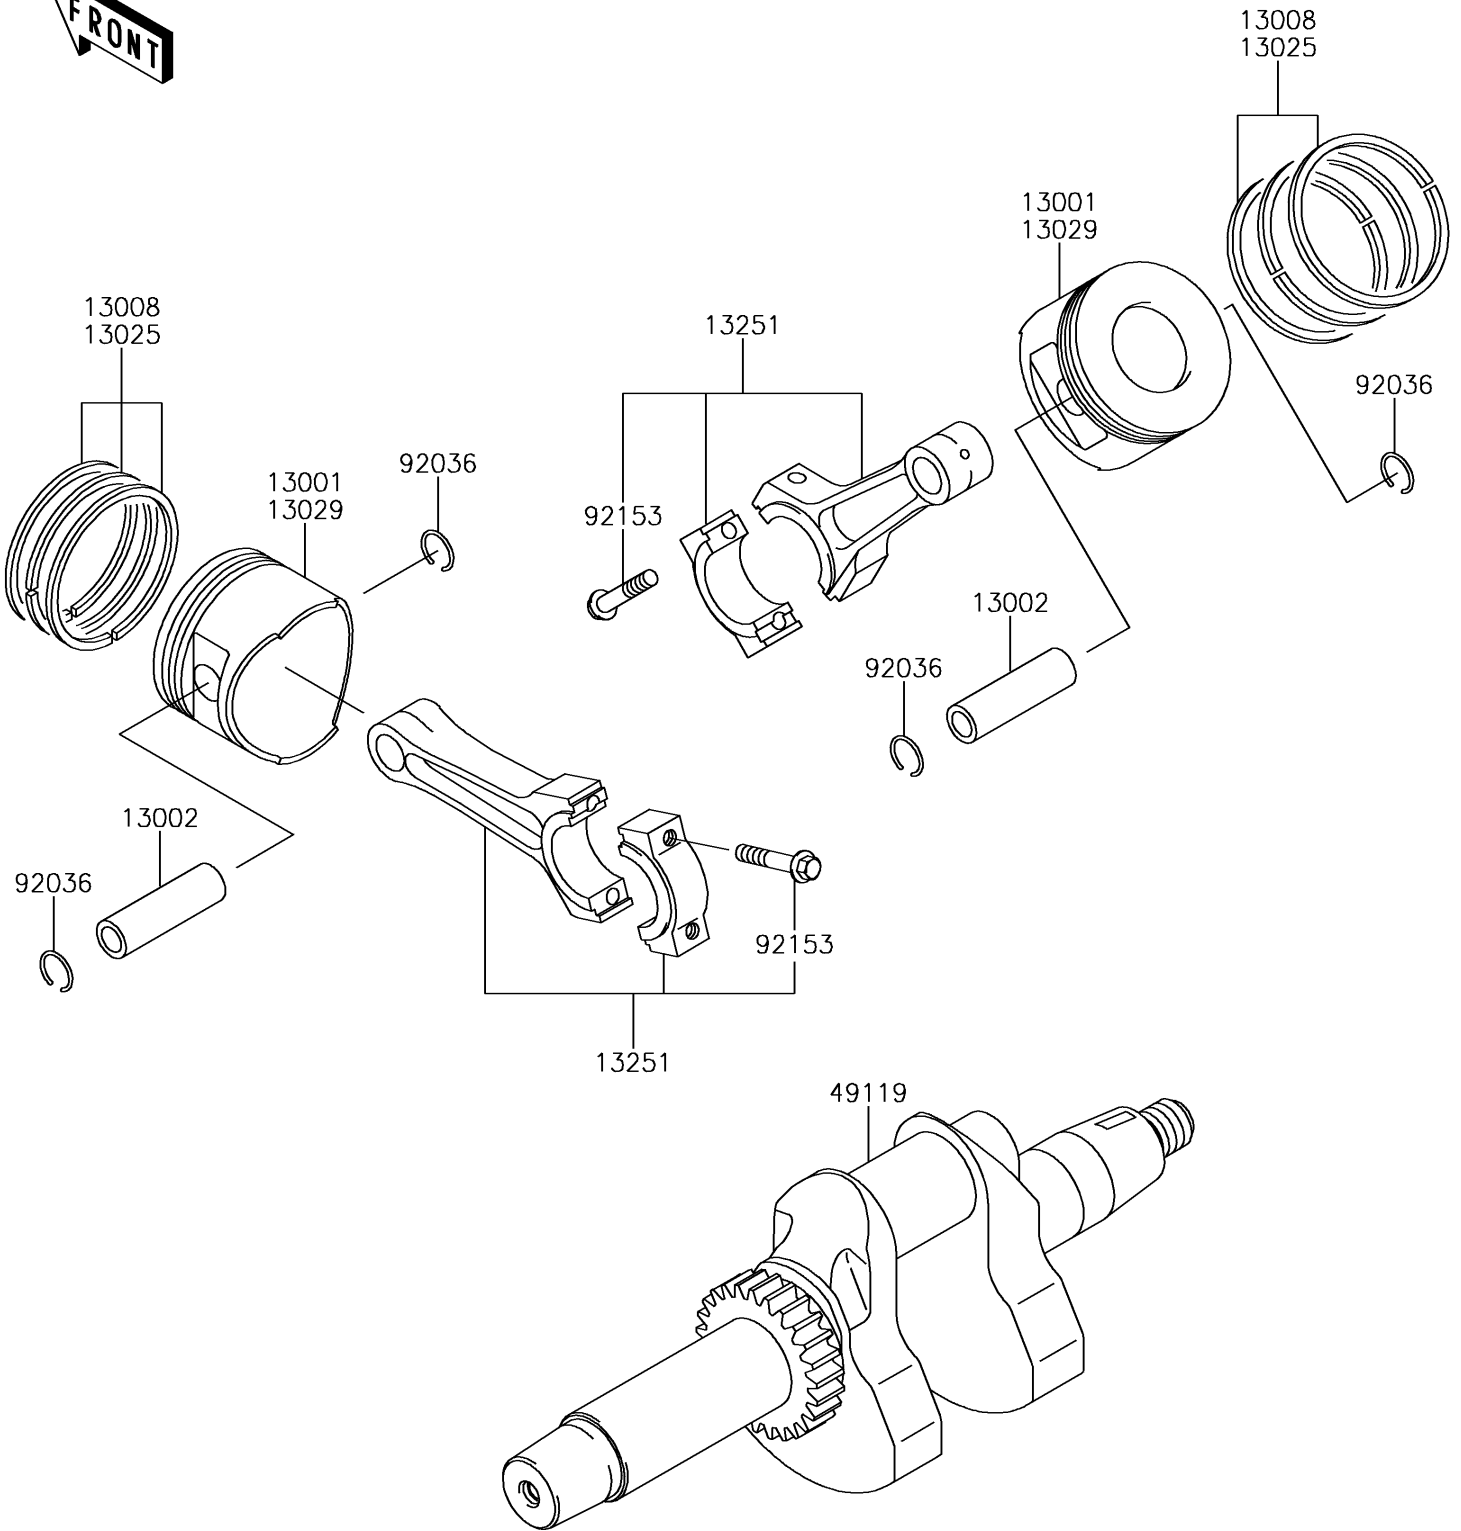

# 2018 MULE™ 4010 TRANS4x4® PARTS DIAGRAM

Crankshaft/Piston(s)

E1320

## 2018 MULE™ 4010 TRANS4x4® PARTS LIST

### Crankshaft/Piston(s)

ITEM NAME	PART NUMBER	QUANTITY
PISTON-ENGINE,STD (Ref # 13001)	13001-2210	2
PIN-PISTON (Ref # 13002)	13002-1013	2
RING-SET-PISTON,STD (Ref # 13008)	13008-6025	2
RING-SET-PISTON L,0.50 (Ref # 13025)	13025-6008	AR
PISTON-ENGINE L,0.50 (Ref # 13029)	13029-0033	AR
ROD-ASSY-CONNECTING (Ref # 13251)	13251-0034	2
CRANKSHAFT-ASSY (Ref # 49119)	49119-0015	1
RING-SNAP,PISTON PIN (Ref # 92036)	92036-021	4
BOLT,7X35.2 (Ref # 92153)	92153-2054	4