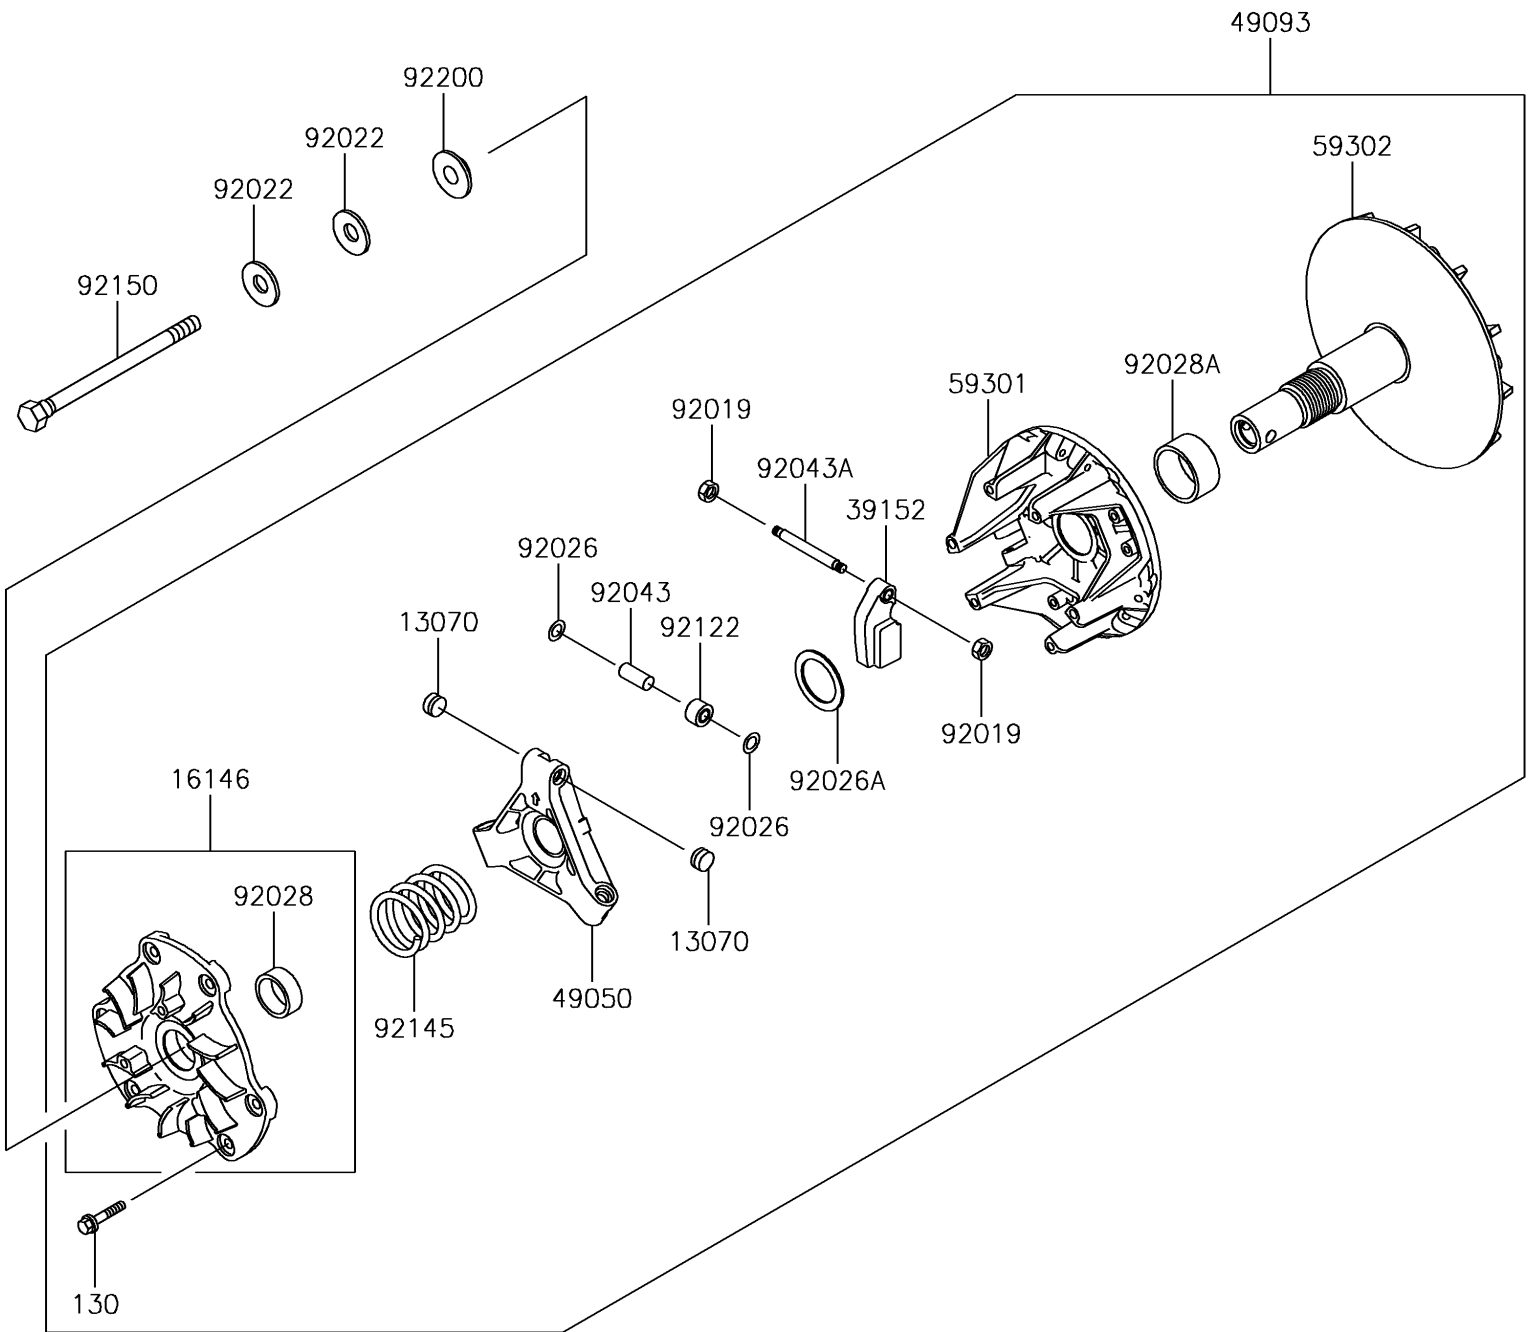

2017 MULE™ 4010 TRANS4x4[®] PARTS DIAGRAM

Drive Converter

E1391

2017 MULE™ 4010 TRANS4x4® PARTS LIST

Drive Converter

ITEM NAME	PART NUMBER	QUANTITY
GUIDE (Ref # 13070)	13070-1330	6
COVER-ASSY (Ref # 16146)	16146-1219	1
WEIGHT-RAMP (Ref # 39152)	39152-1078	3
SPIDER (Ref # 49050)	49050-0018	1
CONVERTER-ASSY-DRIVE (Ref # 49093)	49093-0025	1
SHEAVE-MOVABLE (Ref # 59301)	59301-0016	1
SHEAVE-COMP (Ref # 59302)	59302-1085	1
NUT,LOCK,6MM (Ref # 92019)	92019-008	6
WASHER,SPECIAL CONICAL (Ref # 92022)	92022-1901	2
SPACER (Ref # 92026)	92026-1512	6
SPACER,32.3X44.3X3.6 (Ref # 92026A)	92026-1591	1
BUSHING (Ref # 92028)	92028-1861	1
BUSHING (Ref # 92028A)	92028-1864	1
PIN (Ref # 92043)	92043-1572	3
PIN (Ref # 92043A)	92043-1573	3
ROLLER (Ref # 92122)	92122-1204	3
SPRING,YELLOW PAINT (Ref # 92145)	92145-0639	1
BOLT,12X163.5 (Ref # 92150)	92150-1008	1
WASHER (Ref # 92200)	92200-1401	1
BOLT-FLANGED,6X30 (Ref # 130)	130CA0630	6