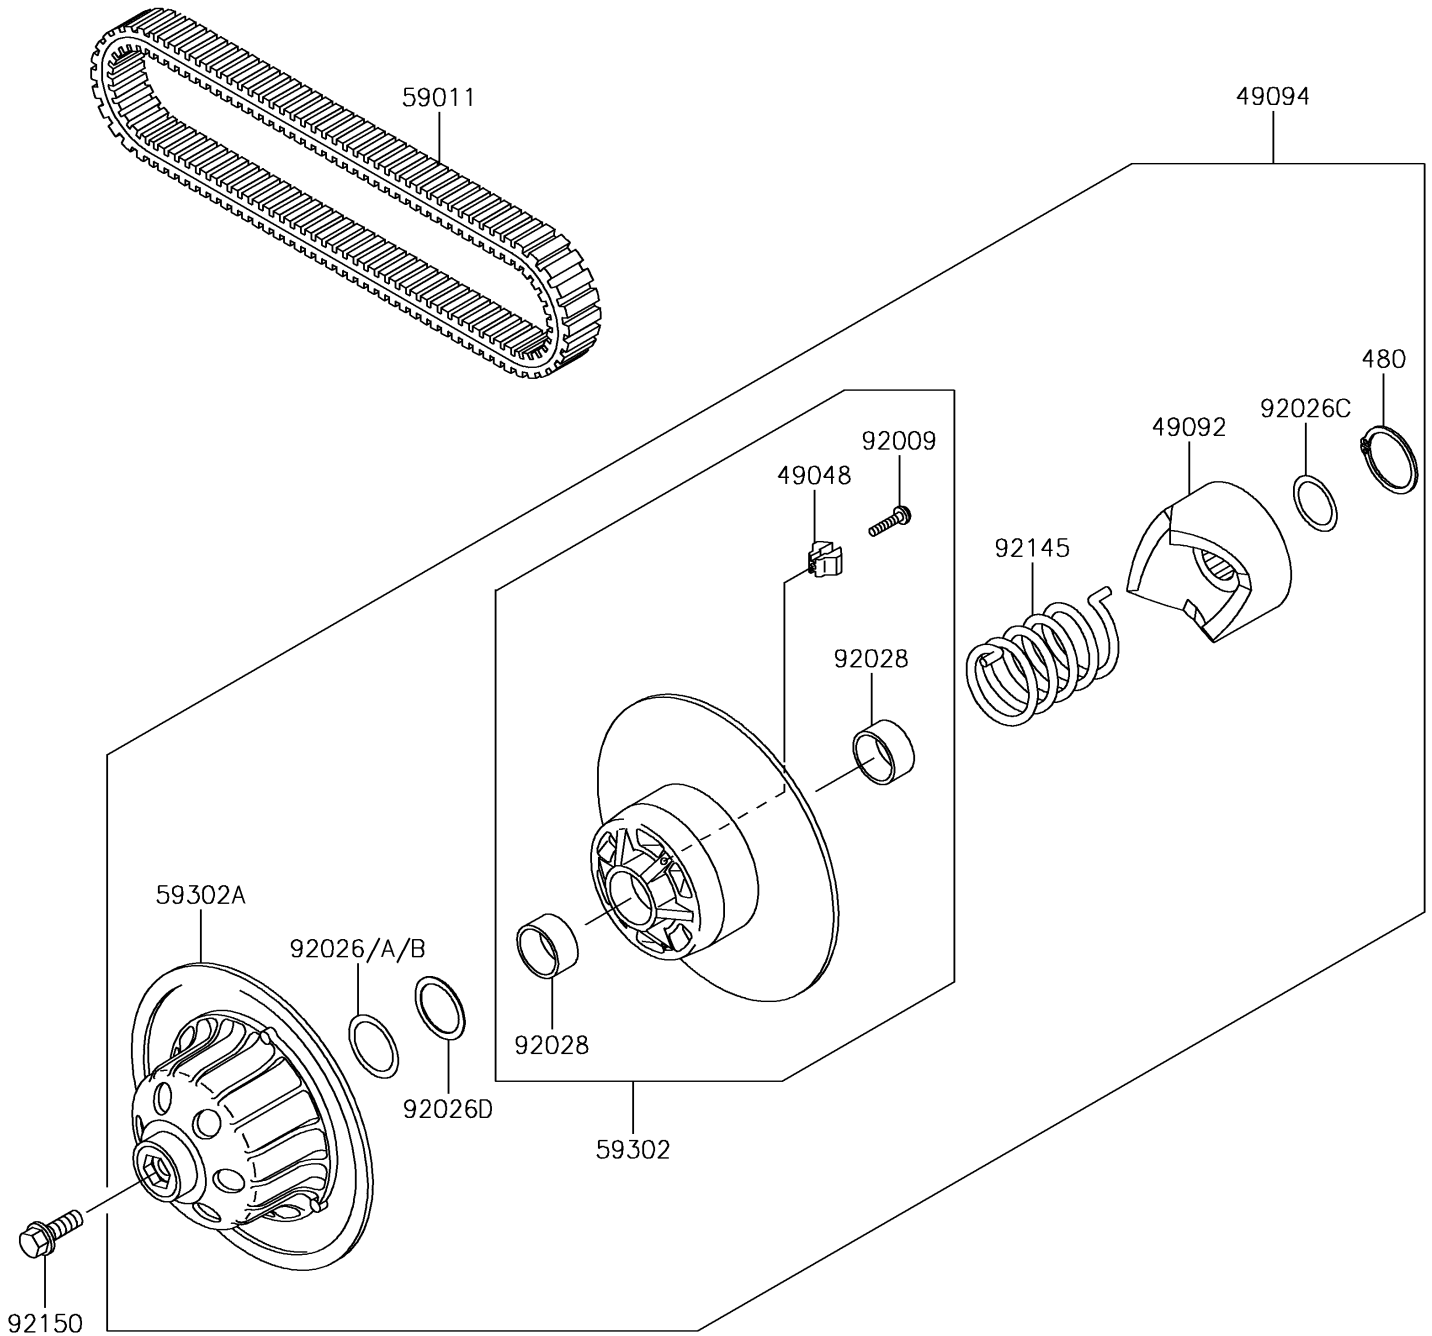

2017 MULE™ 4010 TRANS4x4® PARTS DIAGRAM

Driven Converter/Drive Belt

E1392

2017 MULE™ 4010 TRANS4x4® PARTS LIST

Driven Converter/Drive Belt

ITEM NAME	PART NUMBER	QUANTITY
SHOE (Ref # 49048)	49048-1060	3
RAMP (Ref # 49092)	49092-1068	1
CONVERTER-ASSY-DRIVEN (Ref # 49094)	49094-0045	1
BELT,CONVERTER (Ref # 59011)	59011-1077	1
SHEAVE-COMP,MOVABLE (Ref # 59302)	59302-0031	1
SHEAVE-COMP (Ref # 59302A)	59302-0032	1
SCREW,SHOE (Ref # 92009)	92009-1849	3
SPACER,39X50X0.50 (Ref # 92026)	92026-1507	AR
SPACER,39X50X0.60 (Ref # 92026A)	92026-1508	AR
SPACER,39X50X0.80 (Ref # 92026B)	92026-1510	AR
SPACER,34X44X0.80 (Ref # 92026C)	92026-1521	1
SPACER,39X49.5X1.0 (Ref # 92026D)	92026-1603	1
BUSHING (Ref # 92028)	92028-1864	2
SPRING (Ref # 92145)	92145-1404	1
BOLT,12X35 (Ref # 92150)	92150-1009	1
CIRCLIP-TYPE-C,34MM (Ref # 480)	480J3400	1