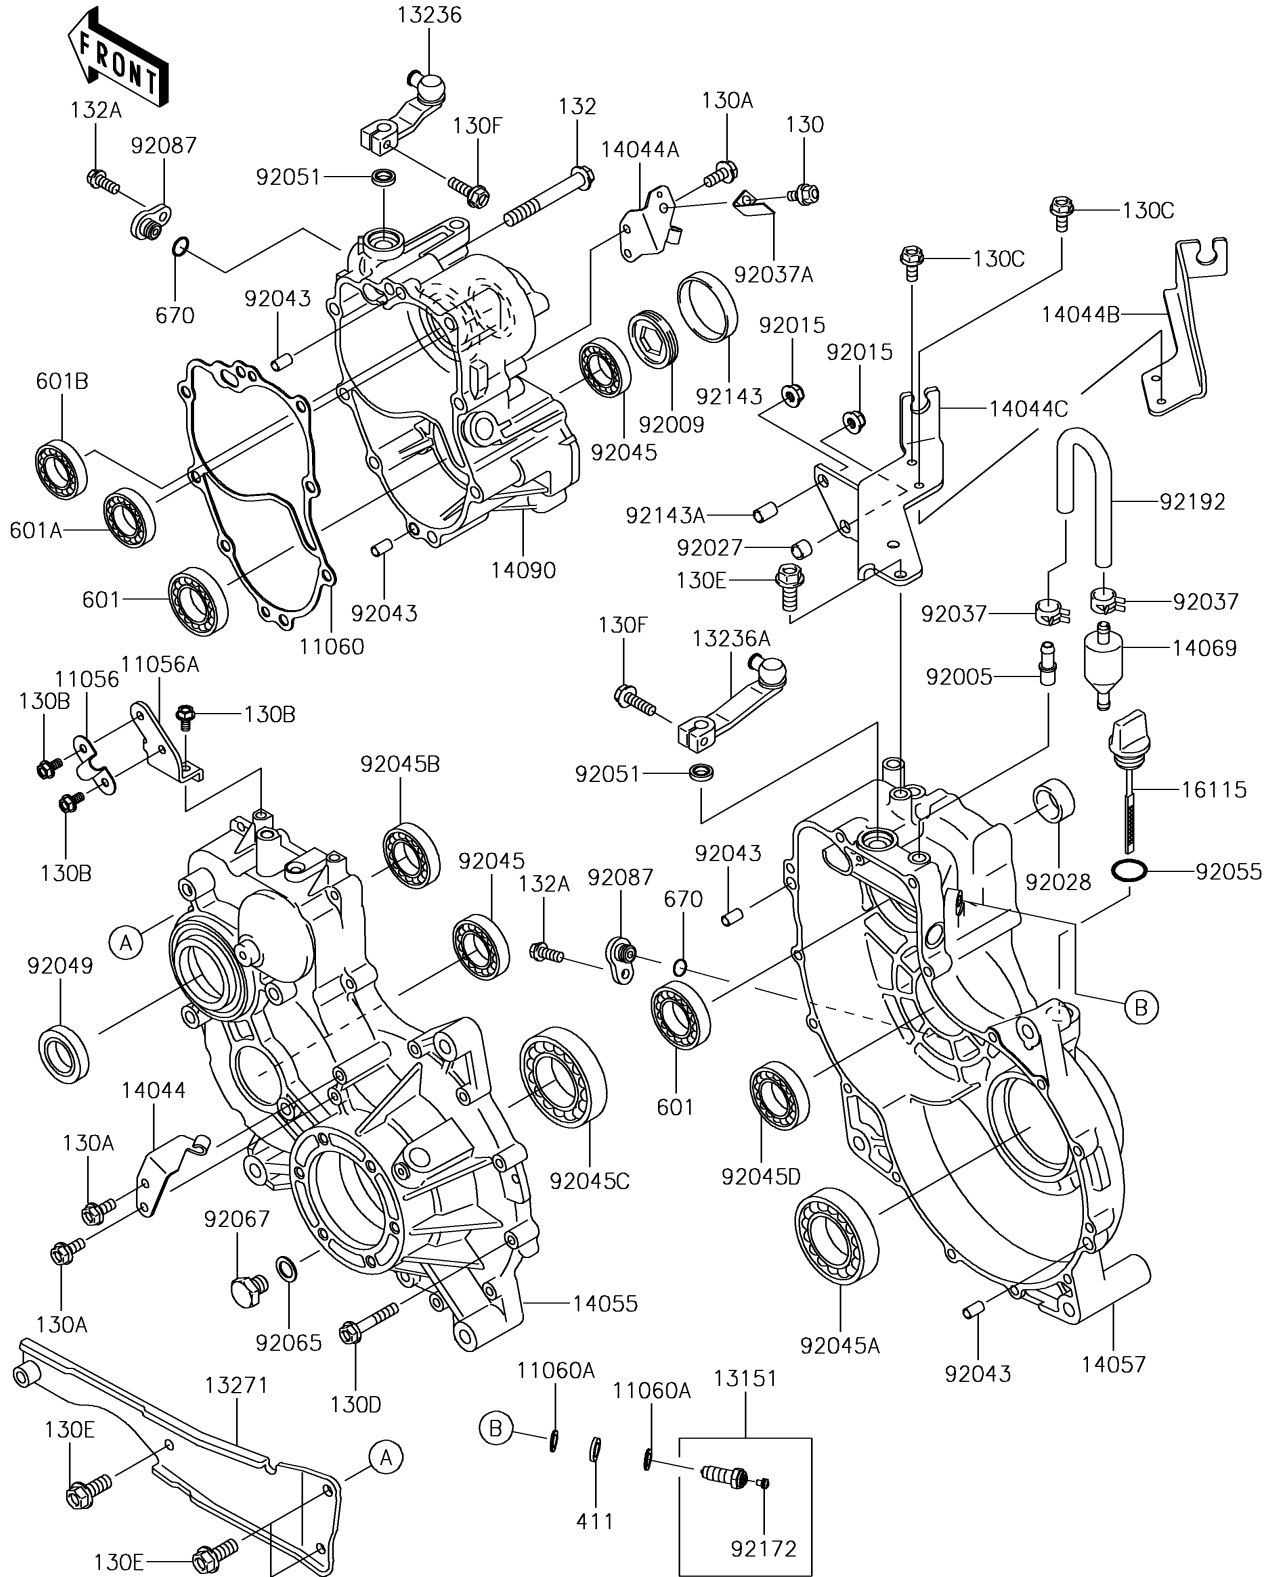

2016 MULE™ 4010 TRANS4x4® PARTS DIAGRAM

Gear Box

E1450

2016 MULE™ 4010 TRANS4x4® PARTS LIST

Gear Box

ITEM NAME	PART NUMBER	QUANTITY
BRACKET,OIL PIPE (Ref # 11056)	11056-4139	1
BRACKET,OIL PIPE (Ref # 11056A)	11056-4140	1
GASKET,GEAR CASE COVER (Ref # 11060)	11060-1310	1
GASKET (Ref # 11060A)	11060-1966	2
SWITCH-COMP (Ref # 13151)	13151-1093	1
LEVER-COMP (Ref # 13236)	13236-1363	1
LEVER-COMP (Ref # 13236A)	13236-1372	1
PLATE (Ref # 13271)	13271-1604	1
HOLDER-CABLE (Ref # 14044)	14044-0003	1
HOLDER-CABLE (Ref # 14044A)	14044-0004	1
HOLDER-CABLE,HI/LOW (Ref # 14044B)	14044-1075	1
HOLDER-CABLE (Ref # 14044C)	14044-1098	1
CASE-GEAR,LH (Ref # 14055)	14055-0035	1
CASE-COMP-GEAR,RH (Ref # 14057)	14057-0011	1
BREATHER (Ref # 14069)	14069-1051	1
COVER,GEAR CASE,HI/LOW (Ref # 14090)	14090-1238	1
CAP-OIL FILLER (Ref # 16115)	16115-1060	1
FITTING,BREATHER (Ref # 92005)	92005-1127	1
SCREW,55MM (Ref # 92009)	92009-1290	1
NUT,8MM (Ref # 92015)	92015-1432	2
COLLAR,8.8X12X9 (Ref # 92027)	92027-1568	1
BUSHING,23X30X13 (Ref # 92028)	92028-132	1
CLAMP,TUBE (Ref # 92037)	92037-1505	2
CLAMP (Ref # 92037A)	92037-1680	1
PIN,6.2X8X14 (Ref # 92043)	92043-1263	4
BEARING-BALL,TMB304CCM (Ref # 92045)	92045-1142	2
BEARING-BALL,6010CM (Ref # 92045A)	92045-1162	1
BEARING-BALL,62/28 (Ref # 92045B)	92045-1207	1
BEARING-BALL,6210CM (Ref # 92045C)	92045-1213	1