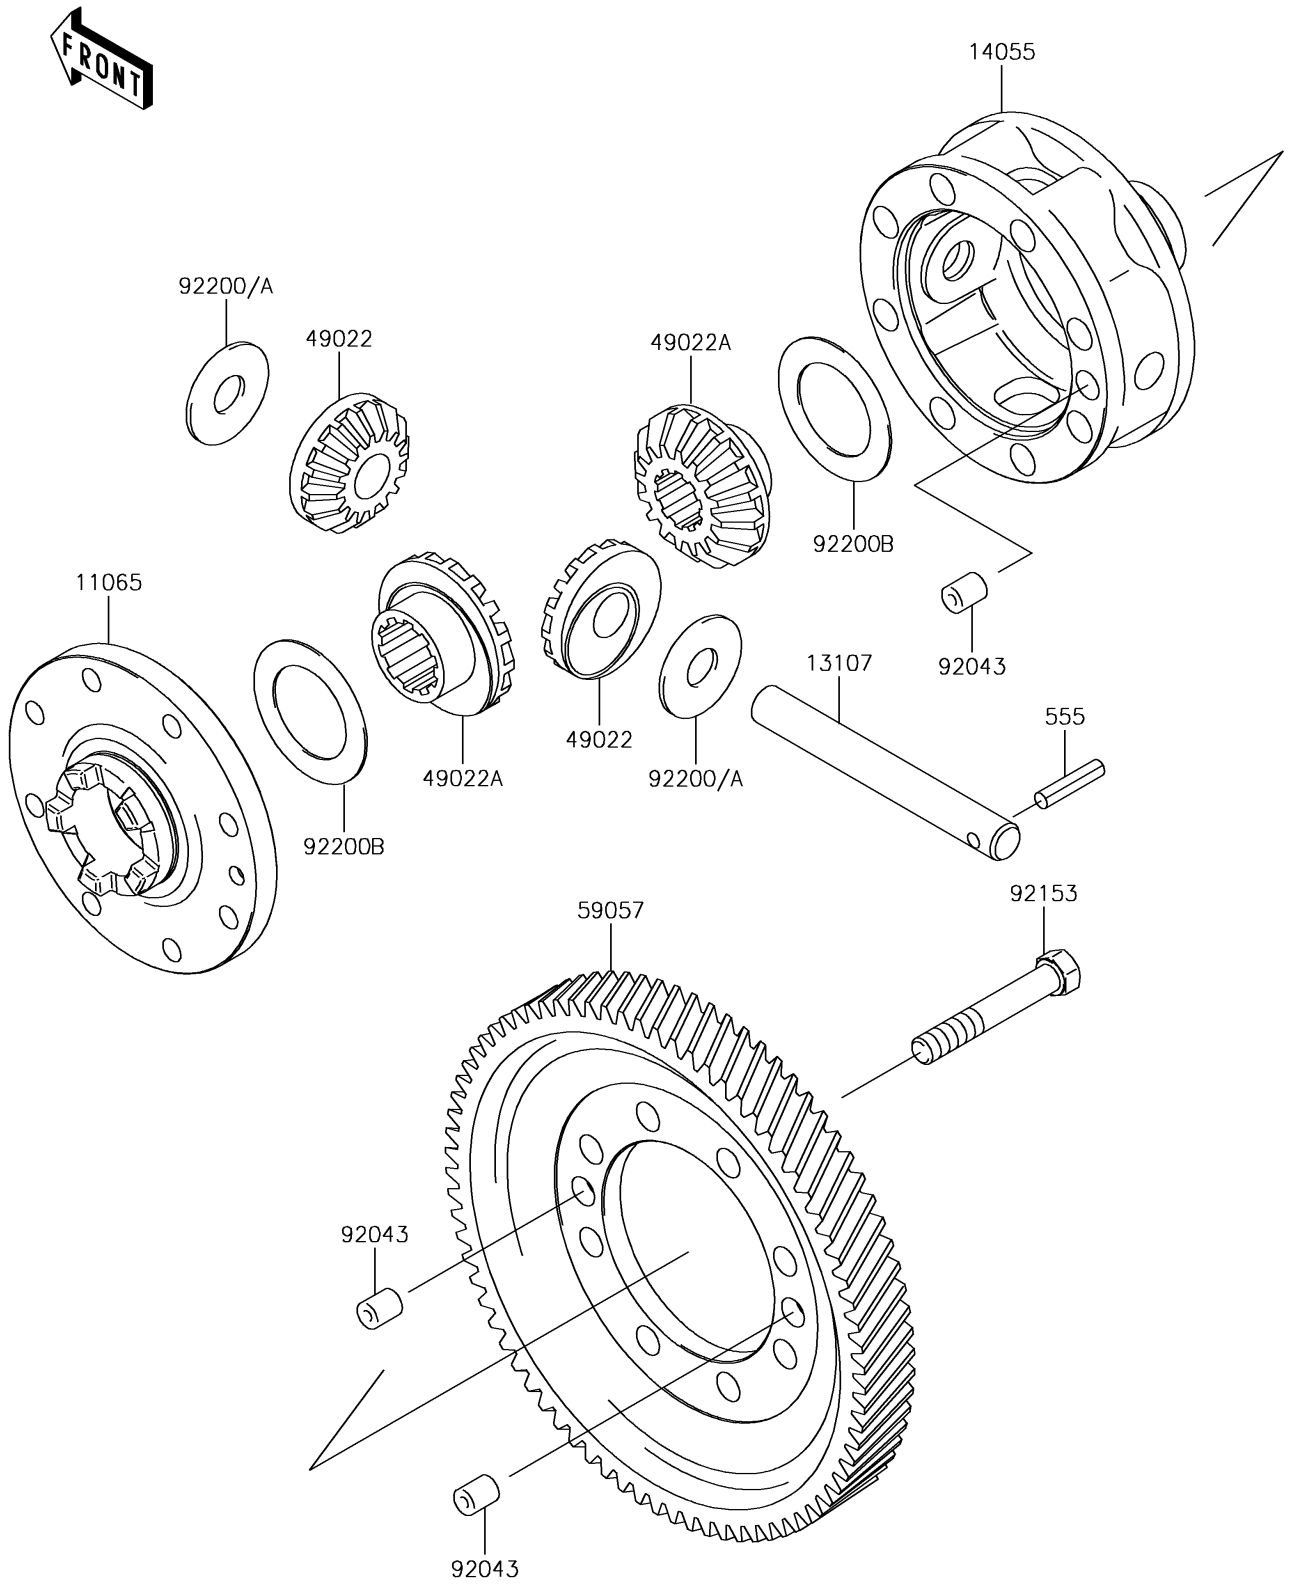

2017 MULE™ 4010 TRANS4x4[®] PARTS DIAGRAM

Differential

E1451

2017 MULE™ 4010 TRANS4x4® PARTS LIST

Differential

ITEM NAME	PART NUMBER	QUANTITY
CAP,GEAR CASE (Ref # 11065)	11065-0033	1
SHAFT (Ref # 13107)	13107-0009	1
CASE-GEAR,DIFFERENTIAL (Ref # 14055)	14055-0003	1
GEAR-BEVEL,10T (Ref # 49022)	49022-1105	2
GEAR-BEVEL,16T (Ref # 49022A)	49022-1117	2
GEAR-HELICAL,DIFFERENTIAL (Ref # 59057)	59057-0002	1
PIN,10X12 (Ref # 92043)	92043-0029	3
BOLT,10X63 (Ref # 92153)	92153-0331	8
WASHER,14.5X38X1.2 (Ref # 92200)	92200-0021	2
WASHER,14.5X38X1.0 (Ref # 92200A)	92200-1044	AR
WASHER,35.5X54X1.0 (Ref # 92200B)	92200-1045	2
PIN-SPRING (Ref # 555)	555A0525	1