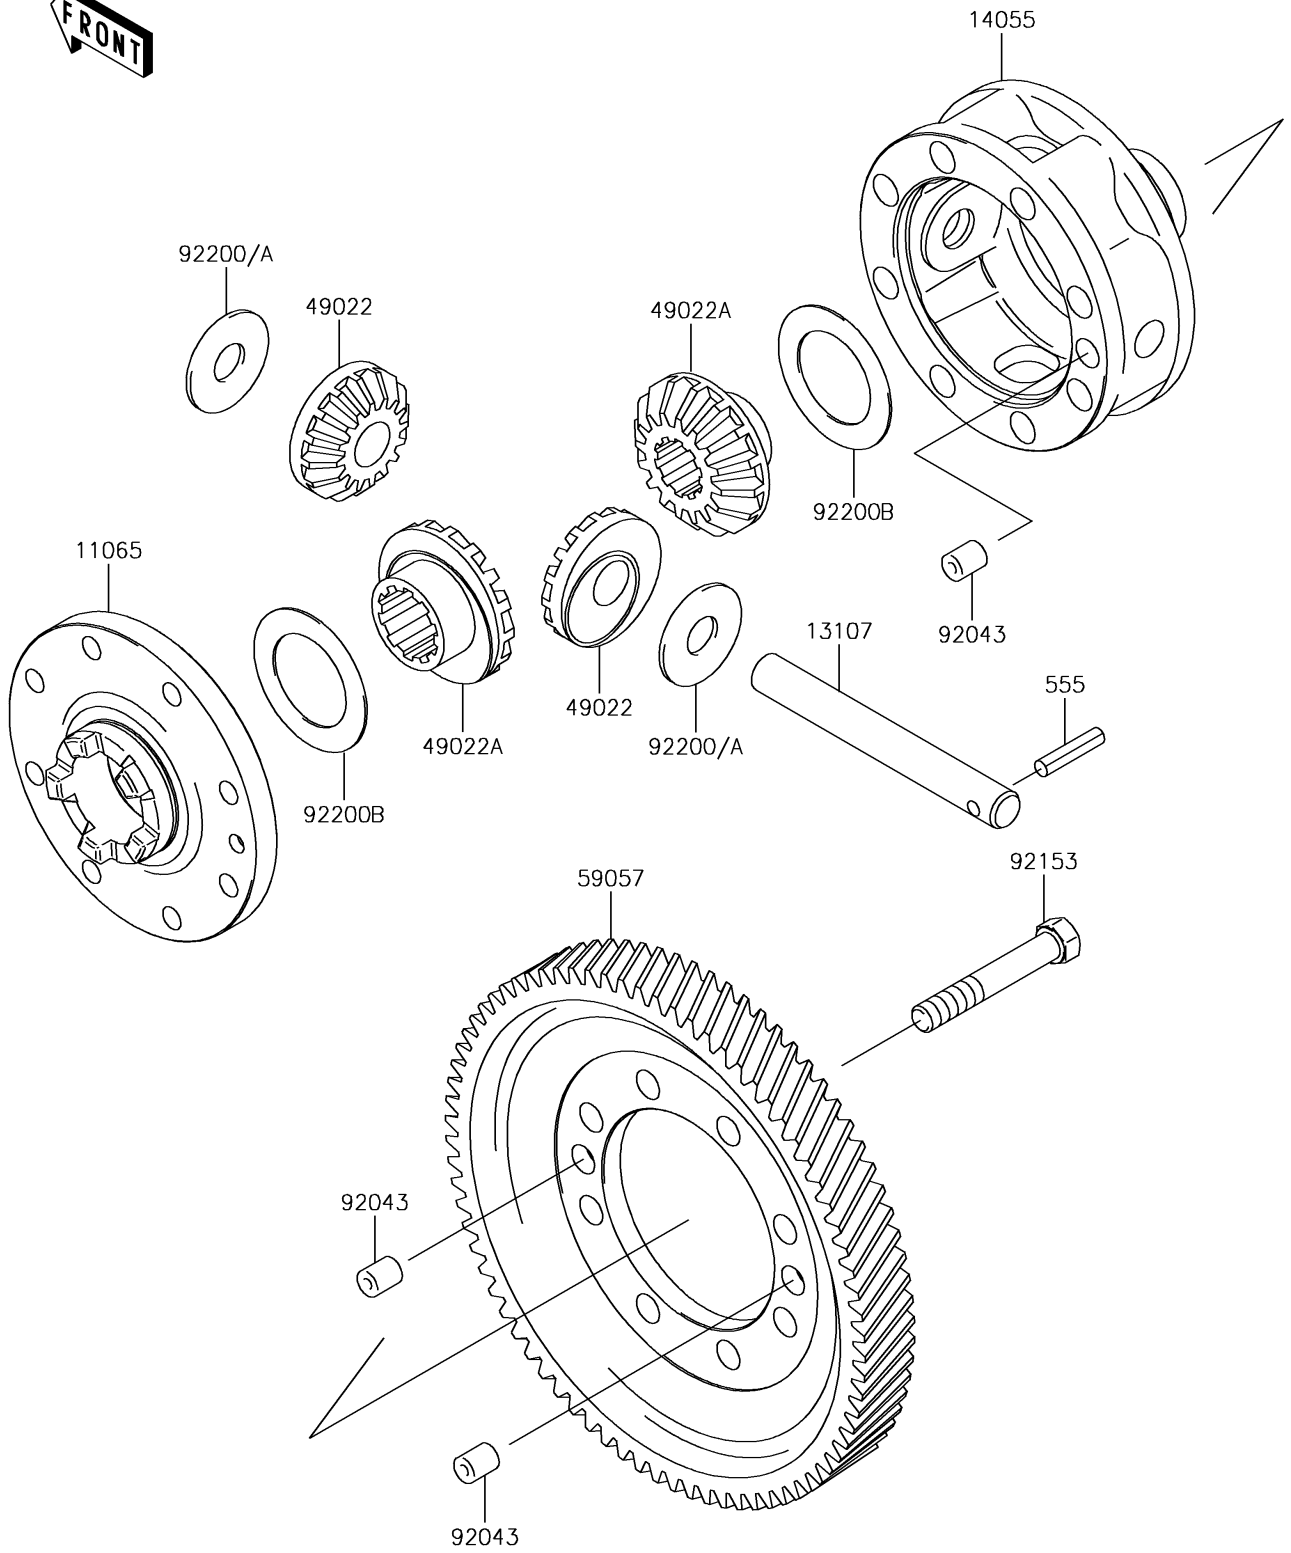

# 2018 MULE™ 4010 TRANS4x4® PARTS DIAGRAM

Differential

E1451

## 2018 MULE™ 4010 TRANS4x4® PARTS LIST

### Differential

ITEM NAME	PART NUMBER	QUANTITY
CAP,GEAR CASE (Ref # 11065)	11065-0033	1
SHAFT (Ref # 13107)	13107-0009	1
CASE-GEAR,DIFFERENTIAL (Ref # 14055)	14055-0003	1
GEAR-BEVEL,10T (Ref # 49022)	49022-1105	2
GEAR-BEVEL,16T (Ref # 49022A)	49022-1117	2
GEAR-HELICAL,DIFFERENTIAL (Ref # 59057)	59057-0002	1
PIN,10X12 (Ref # 92043)	92043-0029	3
BOLT,10X63 (Ref # 92153)	92153-0331	8
WASHER,14.5X38X1.2 (Ref # 92200)	92200-0021	2
WASHER,14.5X38X1.0 (Ref # 92200A)	92200-1044	AR
WASHER,35.5X54X1.0 (Ref # 92200B)	92200-1045	2
PIN-SPRING (Ref # 555)	555A0525	1