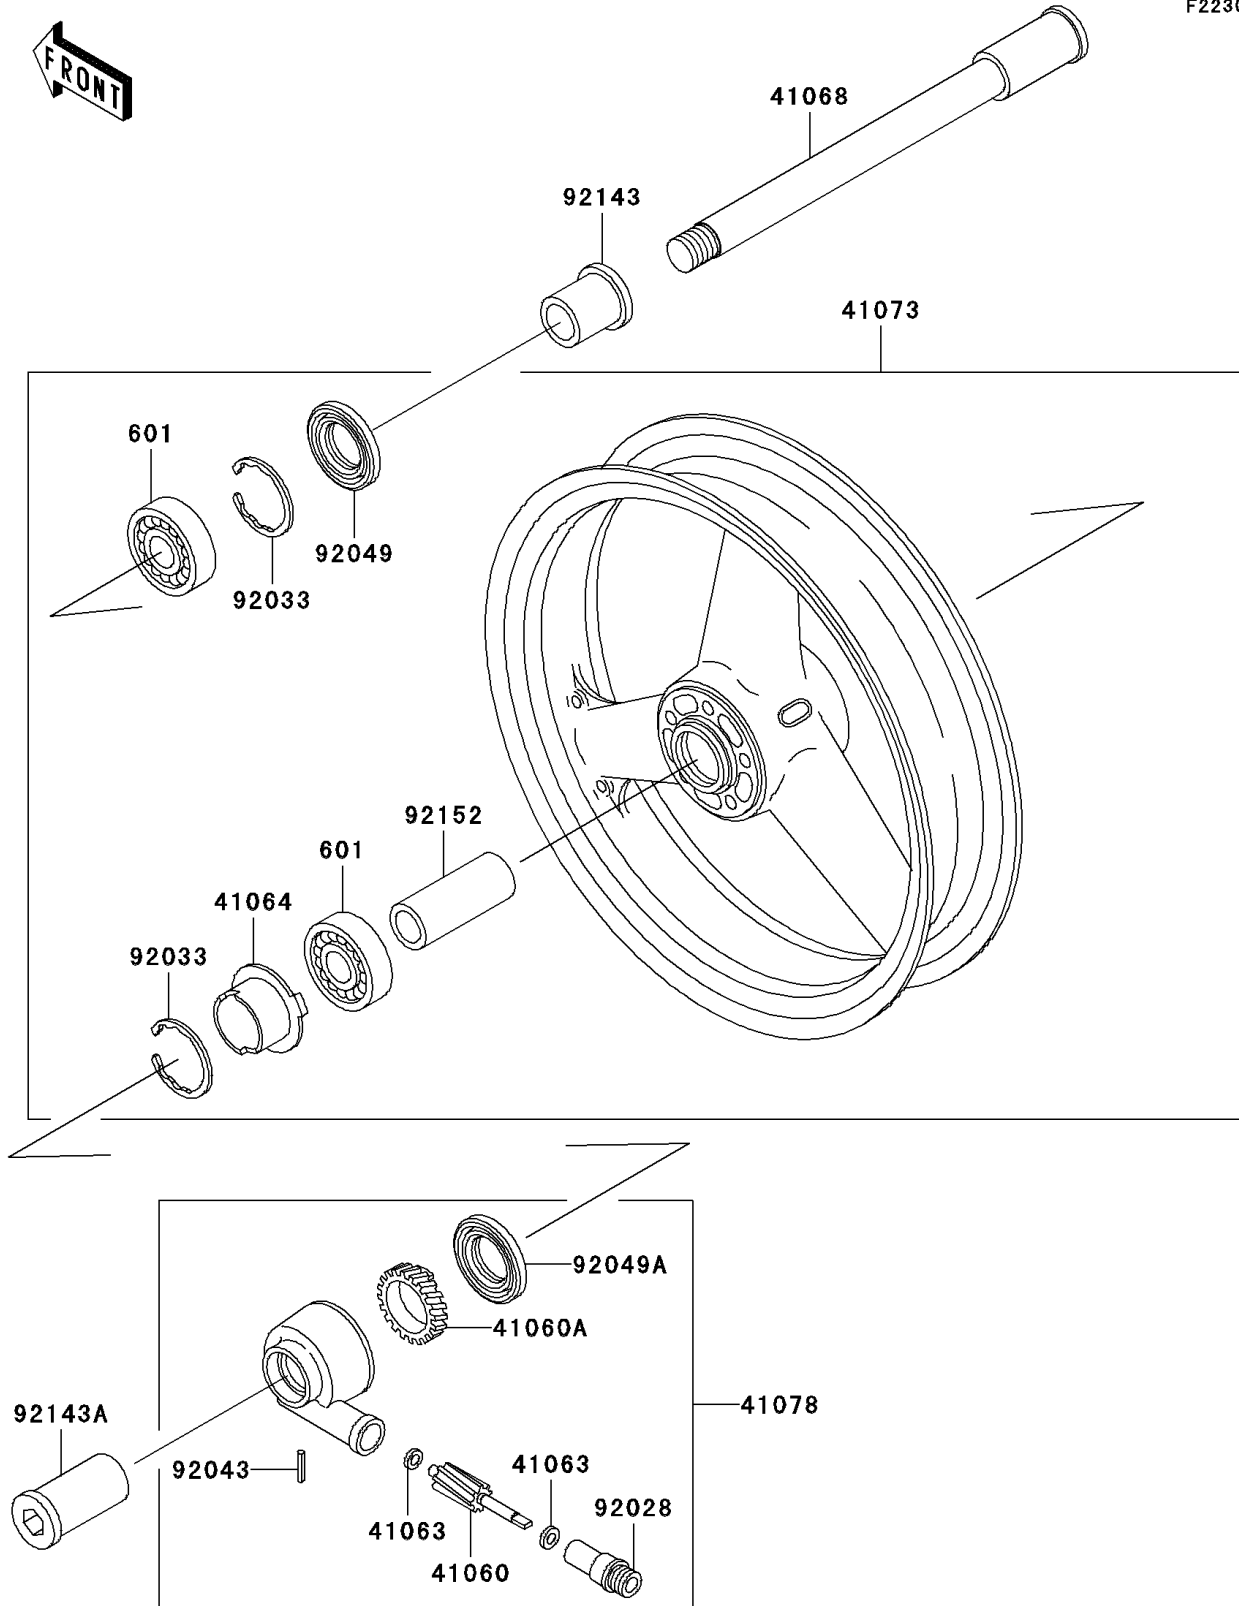

2004 ZRX1200R PARTS DIAGRAM

Front Wheel

F2230

2004 ZRX1200R PARTS LIST

Front Wheel

ITEM NAME	PART NUMBER	QUANTITY
BEARING-BALL,#6005UU (Ref # 601)	601B6005UU	2
GEAR-METER SCREW,9T (Ref # 41060)	41060-1140	1
GEAR-METER SCREW,24T (Ref # 41060A)	41060-1141	1
WASHER,5.1X9X0.4 (Ref # 41063)	41063-001	2
RECEIVER-SPEEDOMETER (Ref # 41064)	41064-1055	1
AXLE,FR (Ref # 41068)	41068-1327	1
WHEEL-ASSY,FR,BLACK (Ref # 41073)	41073-0016-R2	1
CASE-ASSY-METER GEAR (Ref # 41078)	41078-1082	1
BUSHING,METER GEAR CASE (Ref # 92028)	92028-1634	1
RING-SNAP,47MM (Ref # 92033)	92033-1042	2
PIN,SPRING,3X18 (Ref # 92043)	92043-1454	1
SEAL-OIL,BJN 32 47 5 (Ref # 92049)	92049-1377	1
SEAL-OIL,BJN-C2 35 52 5 (Ref # 92049A)	92049-1378	1
COLLAR,FR AXLE,RH,L=17.5 (Ref # 92143)	92143-1477	1
COLLAR,FR AXLE,LH,L=44.5 (Ref # 92143A)	92143-1478	1
COLLAR,FR HUB (Ref # 92152)	92152-0128	1