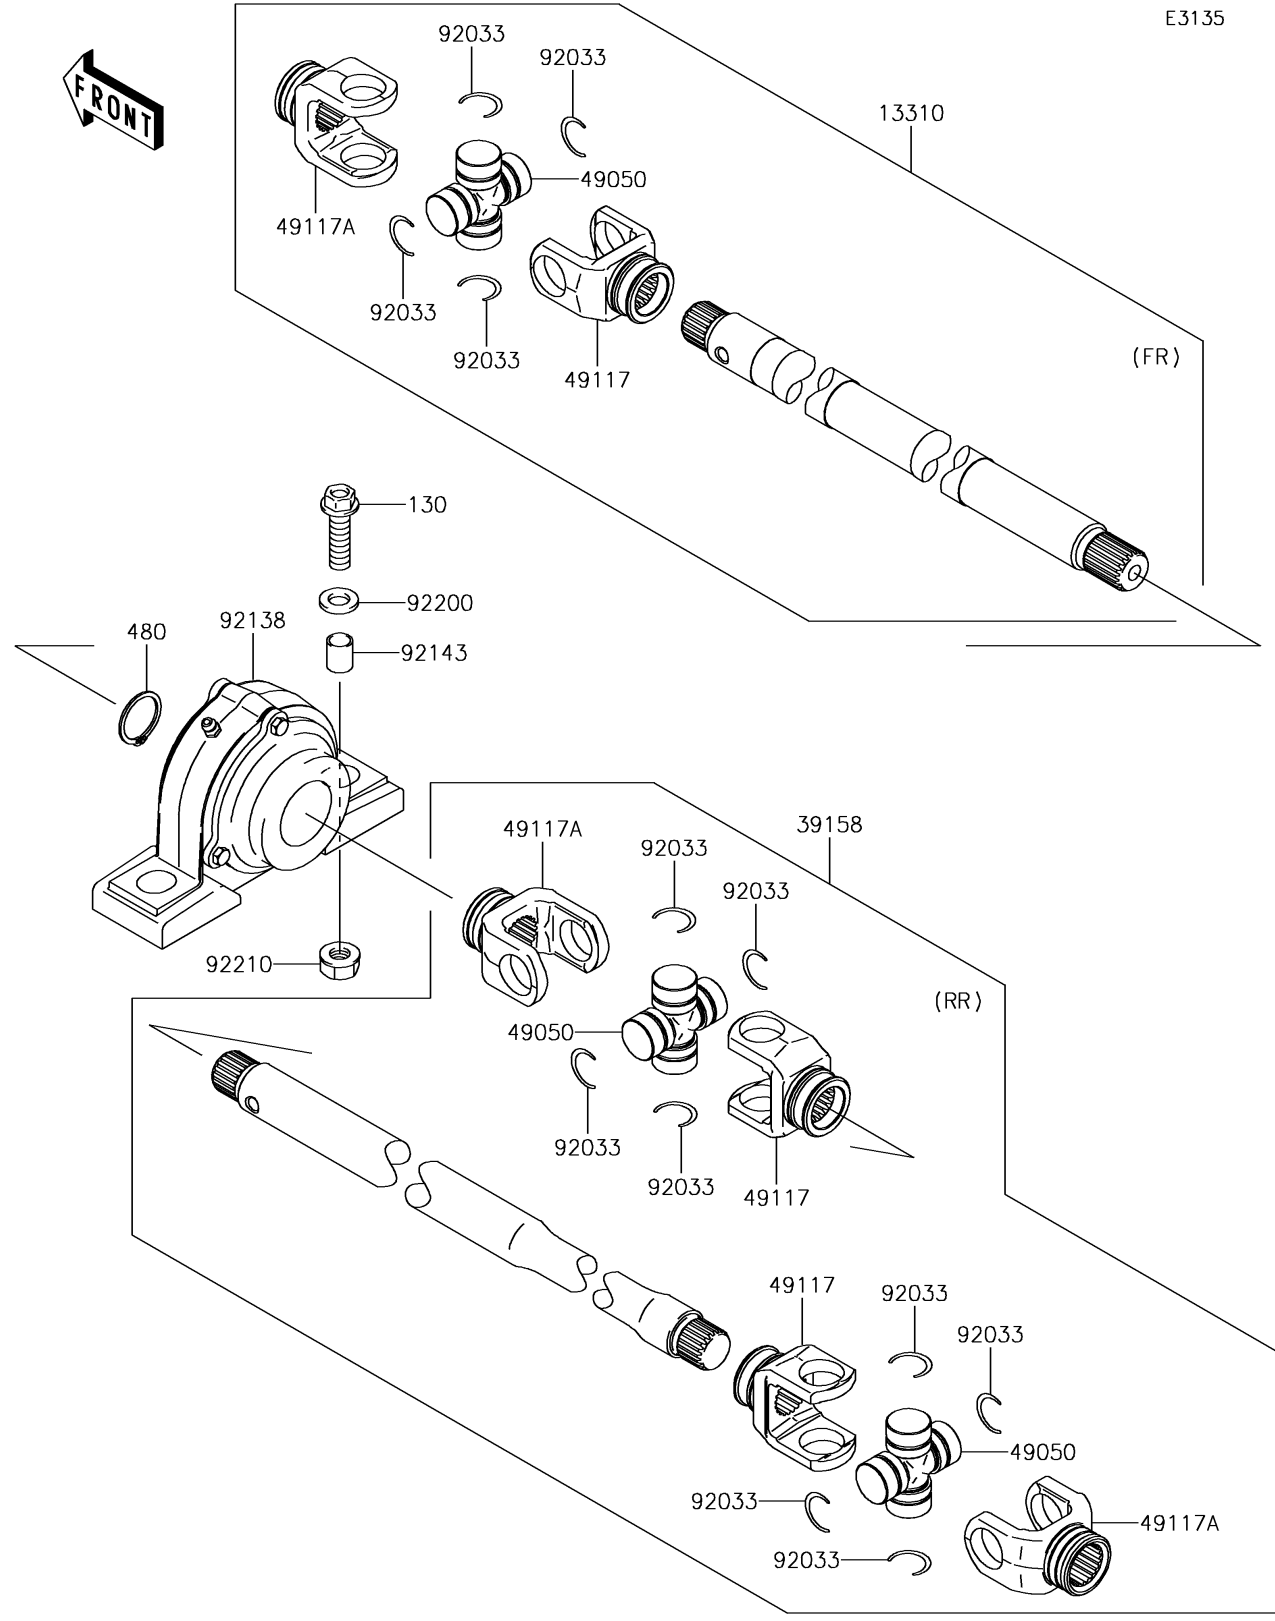

2017 MULE™ 4010 TRANS4x4® PARTS DIAGRAM

Drive Shaft-Propeller

E3135

2017 MULE™ 4010 TRANS4x4® PARTS LIST

Drive Shaft-Propeller

ITEM NAME	PART NUMBER	QUANTITY
SHAFT-ASSY (Ref # 13310)	13310-0572	1
SHAFT-ASSY-DRIVE,RR PROPELLER (Ref # 39158)	39158-0303	1
SPIDER (Ref # 49050)	49050-1075	3
YOKE,DRIVE (Ref # 49117)	49117-0573	3
YOKE,DRIVE (Ref # 49117A)	49117-0574	3
RING-SNAP (Ref # 92033)	92033-1030	12
BEARING-COMP (Ref # 92138)	92138-1052	1
COLLAR,10.3X12.7X15 (Ref # 92143)	92143-1634	2
WASHER,10.5X19X2.3 (Ref # 92200)	92200-1042	2
NUT,LOCK,10MM (Ref # 92210)	92210-1204	2
BOLT-FLANGED,10X35 (Ref # 130)	130BA1035	2
CIRCLIP-TYPE-C,25MM (Ref # 480)	480J2500	1