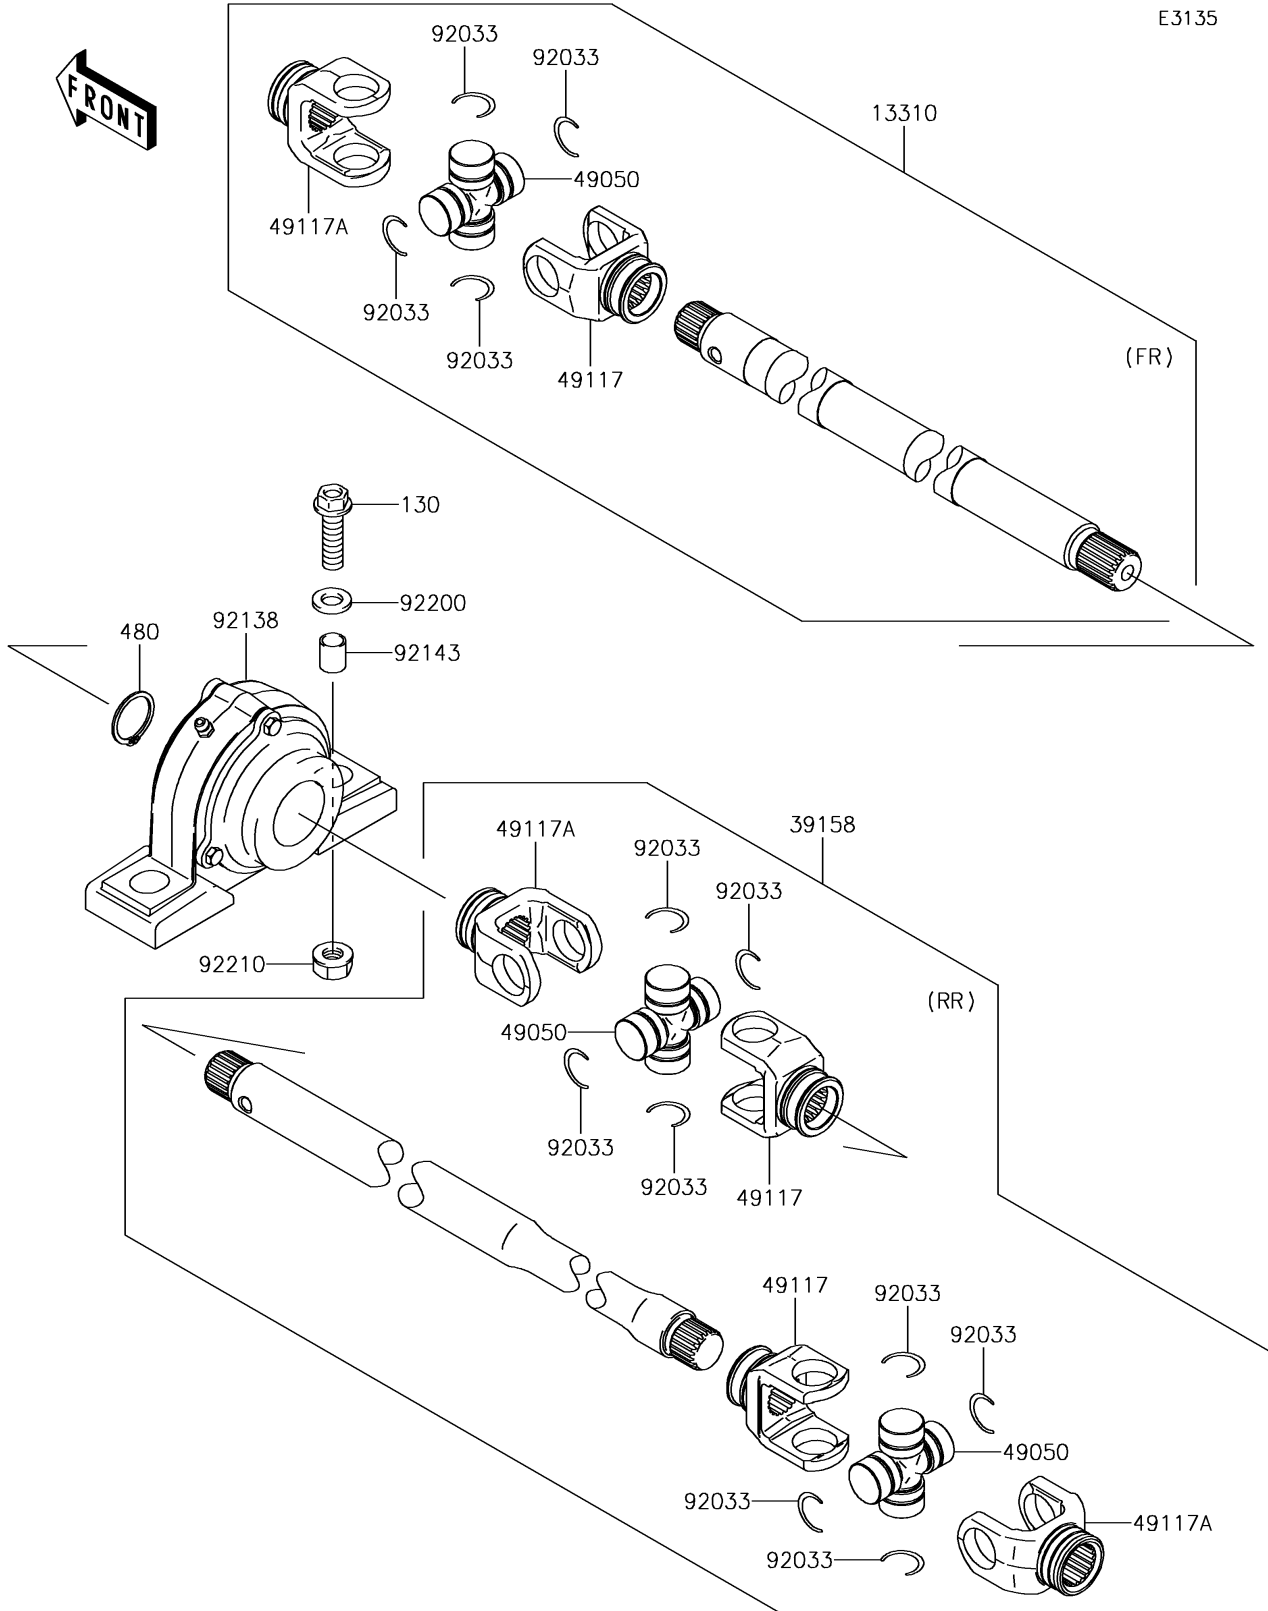

2017 MULE™ 4010 TRANS4x4® PARTS DIAGRAM

Drive Shaft-Propeller

E3135

2017 MULE™ 4010 TRANS4x4® PARTS LIST

Drive Shaft-Propeller

ITEM NAME	PART NUMBER	QUANTITY
SHAFT-ASSY (Ref # 13310)	13310-0572	1
SHAFT-ASSY-DRIVE,RR PROPELLER (Ref # 39158)	39158-0303	1
SPIDER (Ref # 49050)	49050-1075	3
YOKE,DRIVE (Ref # 49117)	49117-0573	3
YOKE,DRIVE (Ref # 49117A)	49117-0574	3
RING-SNAP (Ref # 92033)	92033-1030	12
BEARING-COMP (Ref # 92138)	92138-1052	1
COLLAR,10.3X12.7X15 (Ref # 92143)	92143-1634	2
WASHER,10.5X19X2.3 (Ref # 92200)	92200-1042	2
NUT,LOCK,10MM (Ref # 92210)	92210-1204	2
BOLT-FLANGED,10X35 (Ref # 130)	130BA1035	2
CIRCLIP-TYPE-C,25MM (Ref # 480)	480J2500	1