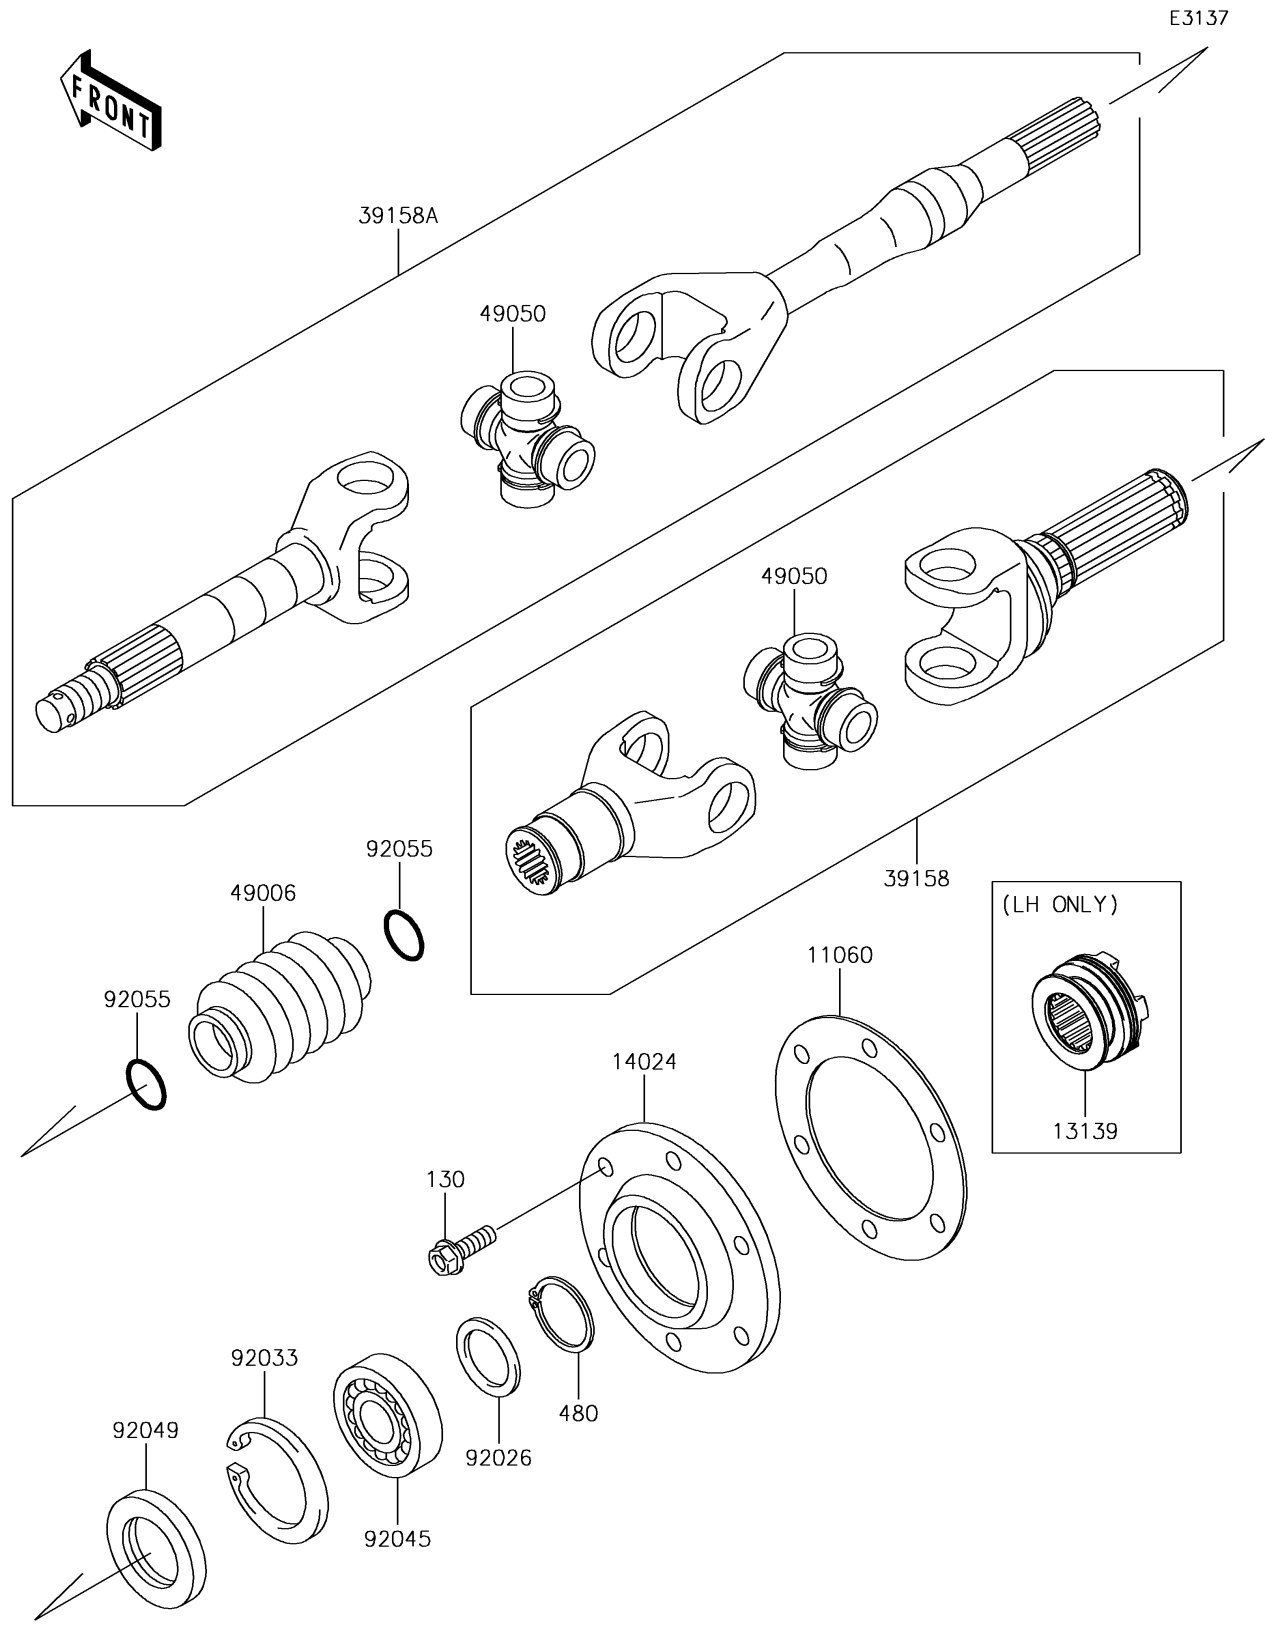

# 2017 MULE™ 4010 TRANS4x4® PARTS DIAGRAM

Drive Shaft-Rear

## 2017 MULE™ 4010 TRANS4x4® PARTS LIST

### Drive Shaft-Rear

ITEM NAME	PART NUMBER	QUANTITY
GASKET,DRIVESHAFT COVER (Ref # 11060)	11060-1251	2
SHIFTER (Ref # 13139)	13139-0009	1
COVER,DRIVESHAFT (Ref # 14024)	14024-1560	2
SHAFT-ASSY-DRIVE,INSIDE (Ref # 39158)	39158-1119	2
SHAFT-ASSY-DRIVE (Ref # 39158A)	39158-1120	2
BOOT,DRIVE SHAFT (Ref # 49006)	49006-1257	2
SPIDER (Ref # 49050)	49050-0034	4
SPACER,28.1X38X2.6 (Ref # 92026)	92026-1489	2
RING-SNAP,55MM (Ref # 92033)	92033-1274	2
BEARING-BALL,6006 (Ref # 92045)	92045-1208	2
SEAL-OIL,TC35X55X8 (Ref # 92049)	92049-1298	2
RING-O,19.5X3.0 (Ref # 92055)	92055-1451	4
BOLT-FLANGED,8X25 (Ref # 130)	130BA0825	12
CIRCLIP-TYPE-C,28MM (Ref # 480)	480J2800	2