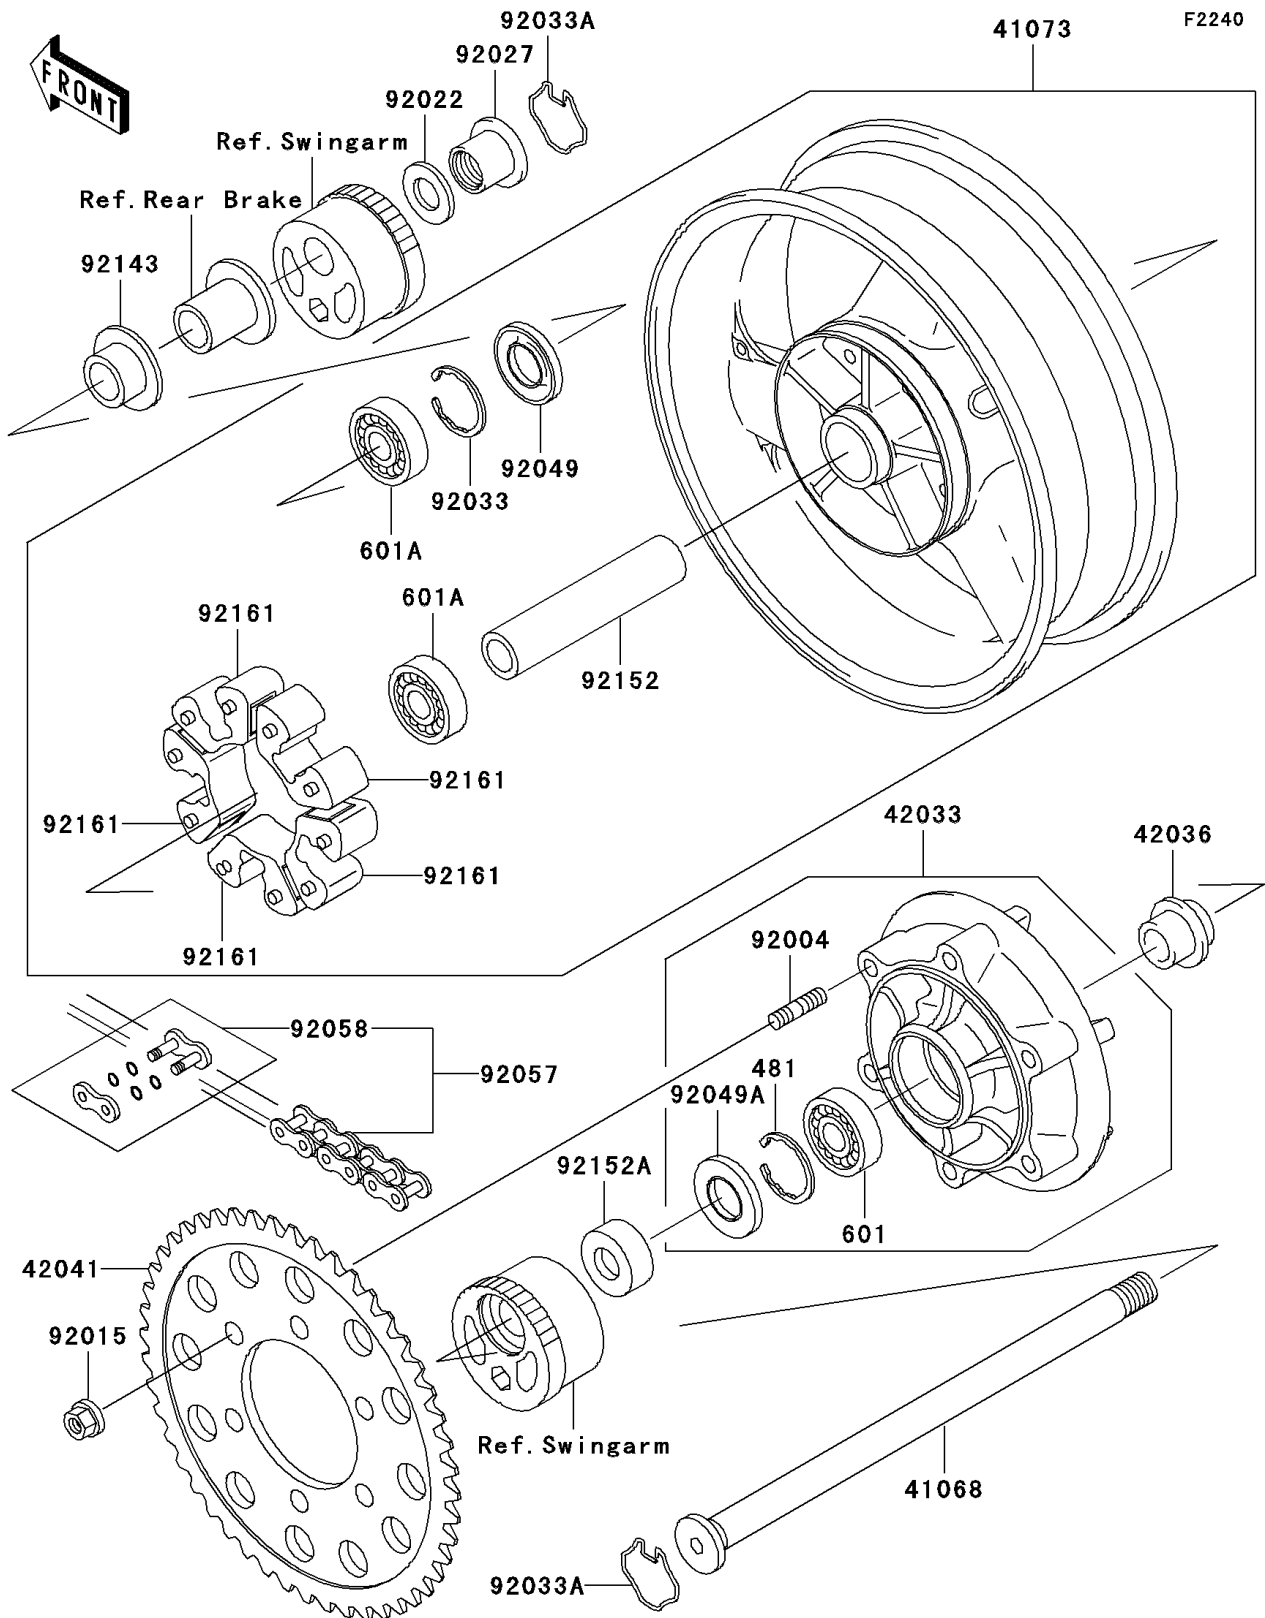

# 2004 ZRX1200R PARTS DIAGRAM

Rear Wheel/Chain

## 2004 ZRX1200R PARTS LIST

### Rear Wheel/Chain

ITEM NAME	PART NUMBER	QUANTITY
CIRCLIP (Ref # 481)	481J5500	1
BEARING-BALL,#6006G (Ref # 601)	601B6006G	1
BEARING-BALL,#6304UUC3 (Ref # 601A)	601B6304UU	2
AXLE,RR (Ref # 41068)	41068-1429	1
WHEEL-ASSY,RR,BLACK (Ref # 41073)	41073-0017-R2	1
COUPLING-ASSY,RR HUB (Ref # 42033)	42033-1203	1
SLEEVE,RR HUB COUPLING,L=22 (Ref # 42036)	42036-1366	1
SPROCKET-HUB,42T (Ref # 42041)	42041-1387	1
STUD,10X19 (Ref # 92004)	92004-1275	6
NUT,FLANGED,10MM (Ref # 92015)	92015-1335	6
WASHER,23X32X2.3 (Ref # 92022)	92022-1618	1
COLLAR,RR AXLE,L=28 (Ref # 92027)	92027-1810	1
RING-SNAP,52MM (Ref # 92033)	92033-1043	1
RING-SNAP,RR AXLE (Ref # 92033A)	92033-1156	2
SEAL-OIL,28X52X5 (Ref # 92049)	92049-1061	1
SEAL-OIL,PJN40556 (Ref # 92049A)	92049-1263	1
CHAIN,DRIVE,DID50VA8X110L (Ref # 92057)	92057-0067	1
JOINT-CHAIN,DRIVE (Ref # 92058)	92058-0004	1
COLLAR,RR AXLE,RH,L=18 (Ref # 92143)	92143-1915	1
COLLAR,RR HUB (Ref # 92152)	92152-0129	1
COLLAR,RR AXLE,LH,L=19 (Ref # 92152A)	92152-1280	1
DAMPER,SHOCK,RR HUB (Ref # 92161)	92161-1069	5