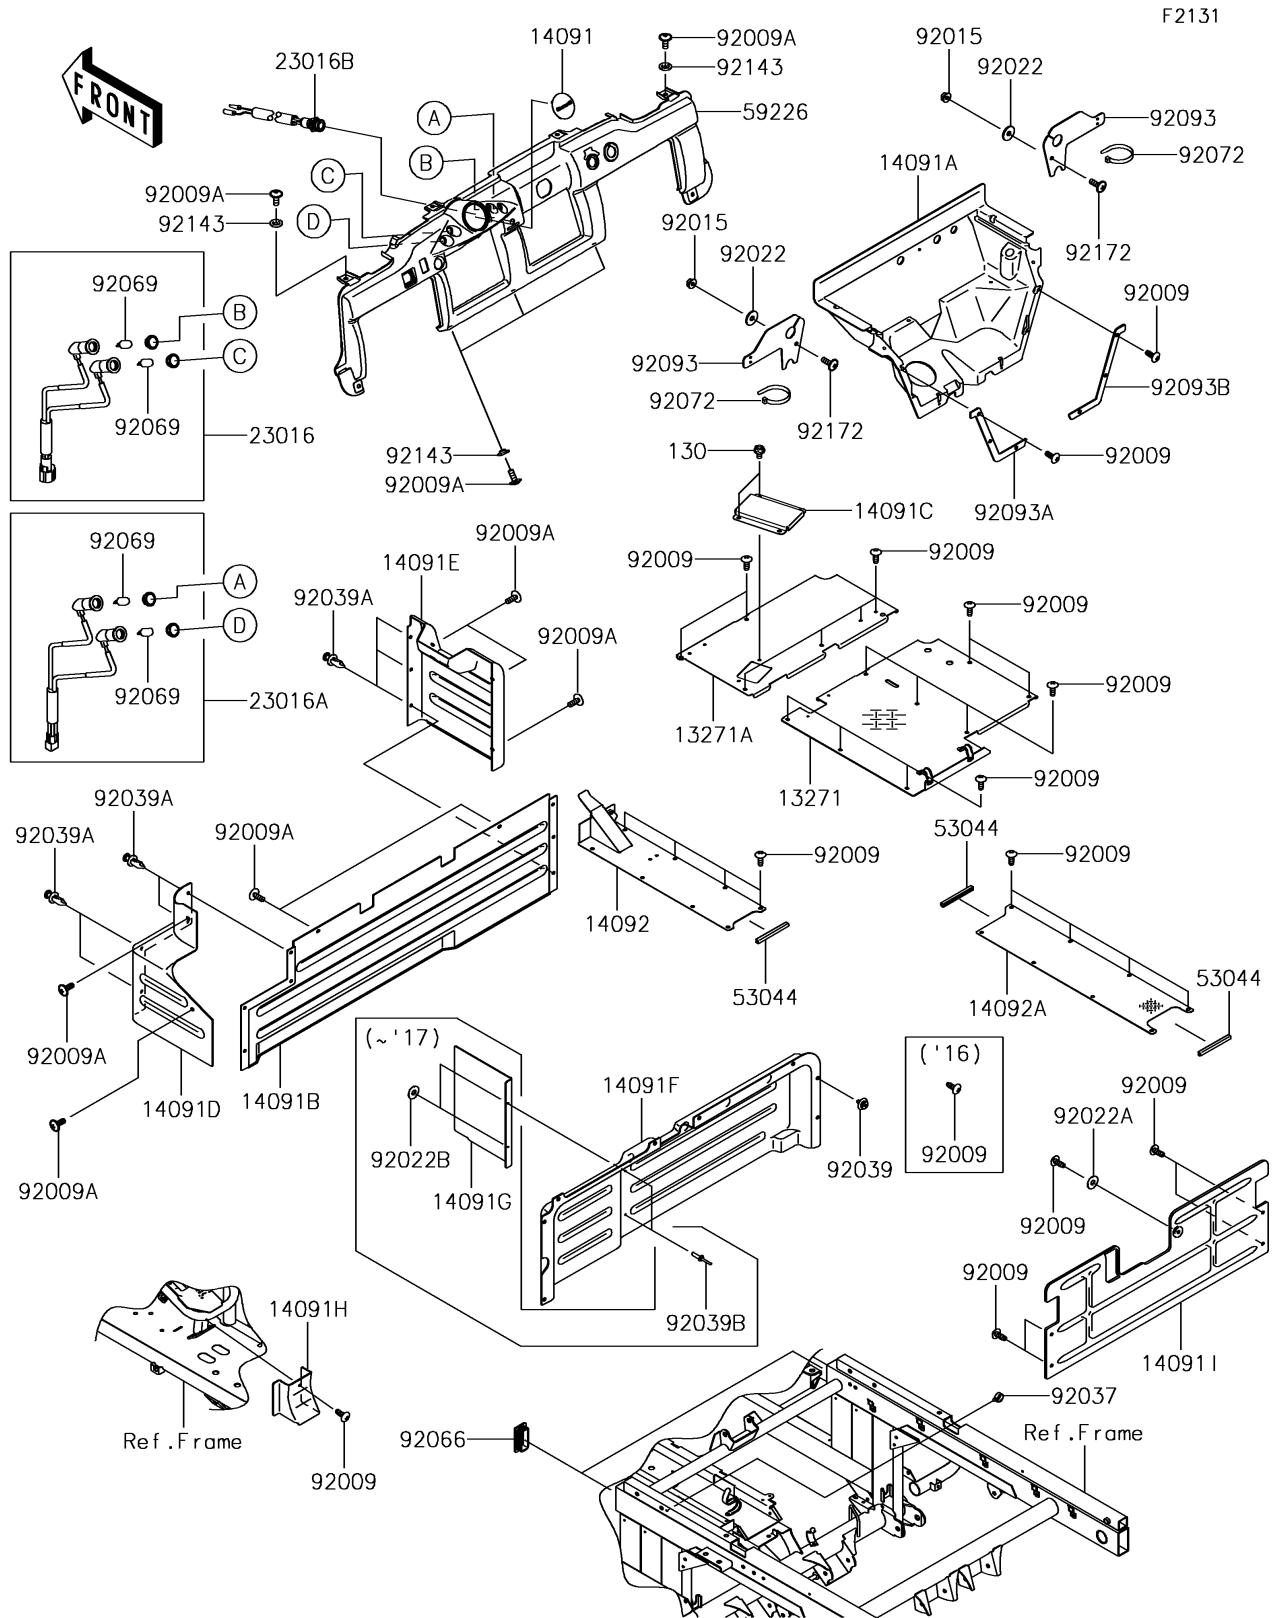

2017 MULE™ 4010 TRANS4x4® PARTS DIAGRAM

Frame Fittings

2017 MULE™ 4010 TRANS4x4® PARTS LIST

Frame Fittings

ITEM NAME	PART NUMBER	QUANTITY
PLATE,FLOOR,RH (Ref # 13271)	13271-7602	1
PLATE,FLOOR,RH (Ref # 13271A)	13271-7606	1
COVER,SPEEDOMETER,F.BLACK (Ref # 14091)	14091-0929-6Z	1
COVER,FLOOR (Ref # 14091A)	14091-1378	1
COVER,FRONT SEAT,CNT (Ref # 14091B)	14091-7531	1
COVER (Ref # 14091C)	14091-7536	1
COVER,FRONT SEAT,LH (Ref # 14091D)	14091-7541	1
COVER,FRONT SEAT,RH (Ref # 14091E)	14091-7542	1
COVER,FRONT SEAT,RR,LWR (Ref # 14091F)	14091-7549	1
COVER,FUEL TANK (Ref # 14091G)	14091-7550	1
COVER,PARKING CABLE (Ref # 14091H)	14091-7551	1
COVER,REAR SEAT,LWR (Ref # 14091I)	14091-7557	1
COVER,FLOOR,CNT,FR (Ref # 14092)	14092-0832	1
COVER,FLOOR,CNT,RR (Ref # 14092A)	14092-0993	1
LAMP-ASSY,PARKING&WATER TEMP (Ref # 23016)	23016-0035	1
LAMP-ASSY,DFI&OIL PRESSURE (Ref # 23016A)	23016-0036	1
LAMP-ASSY,LED (Ref # 23016B)	23016-0050	1
TRIM,L=111 (Ref # 53044)	53044-7502	3
PANEL-CONTROL,F.BLACK (Ref # 59226)	59226-0026-6Z	1
SCREW,TAPPING,6X16 (Ref # 92009)	92009-1166	42
SCREW,6X16 (Ref # 92009A)	92009-1621	12
NUT,FLANGED,6MM (Ref # 92015)	92015-1367	2
WASHER,6.5X20X1.6,BLACK (Ref # 92022)	92022-1346	2
WASHER,7X18X1.2 (Ref # 92022A)	92022-1545	1
WASHER,4.3X12.5X1 (Ref # 92022B)	92022-1949	2
CLAMP,HOSE (Ref # 92037)	92037-1827	1
RIVET (Ref # 92039)	92039-0768	8
RIVET (Ref # 92039A)	92039-0776	7
RIVET (Ref # 92039B)	92039-1150	2

2017 MULE™ 4010 TRANS4x4® PARTS LIST

Frame Fittings

ITEM NAME	PART NUMBER	QUANTITY
PLUG (Ref # 92066)	92066-7505	2
BULB,12V 1.7W,T10 (Ref # 92069)	92069-1059	4
BAND,L=368.3 (Ref # 92072)	92072-3872	2
SEAL,LOWER COVER (Ref # 92093)	92093-0181	2
SEAL,FRONT FENDER,LH (Ref # 92093A)	92093-1293	1
SEAL,FRONT FENDER,RH (Ref # 92093B)	92093-1294	1
COLLAR (Ref # 92143)	92143-1087	5
SCREW,6X18 (Ref # 92172)	92172-0002	2
BOLT-FLANGED,6X10 (Ref # 130)	130BA0610	2