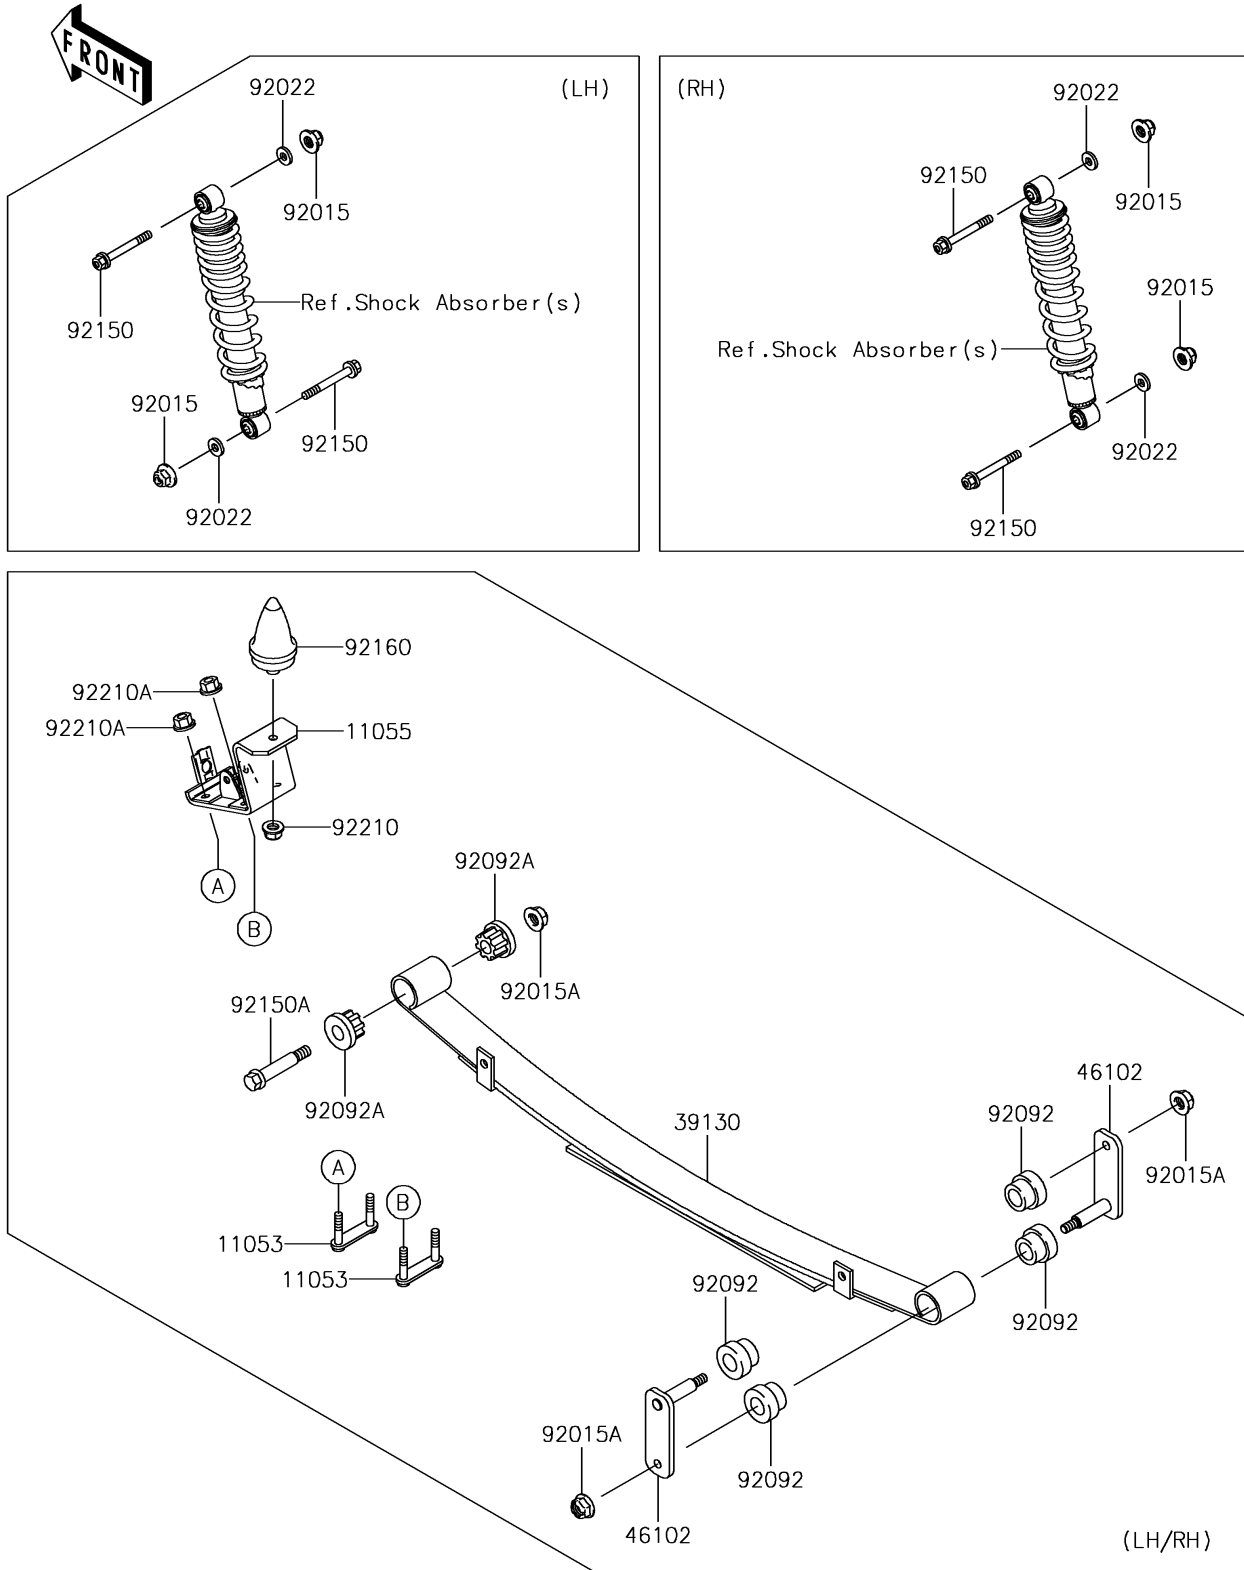

2017 MULE™ 4010 TRANS4x4® PARTS DIAGRAM

Rear Suspension

F2153

2017 MULE™ 4010 TRANS4x4® PARTS LIST

Rear Suspension

ITEM NAME	PART NUMBER	QUANTITY
BRACKET,LEAF SPRING (Ref # 11053)	11053-7564	4
BRACKET,LEAF SPRING (Ref # 11055)	11055-7504	2
SPRING-LEAF (Ref # 39130)	39130-1066	2
ROD,LEAF SPRING,RR (Ref # 46102)	46102-1338	4
NUT,LOCK,10MM (Ref # 92015)	92015-1597	4
NUT,12MM (Ref # 92015A)	92015-1706	6
WASHER,11.5X20.5X1.6 (Ref # 92022)	92022-1768	4
BUSHING-RUBBER (Ref # 92092)	92092-1083	8
BUSHING-RUBBER (Ref # 92092A)	92092-1084	4
BOLT,FLANGED,10X57 (Ref # 92150)	92150-1227	4
BOLT,12MM (Ref # 92150A)	92150-1284	2
DAMPER,BUMP STOPPER (Ref # 92160)	92160-1136	2
NUT,LOCK,FLANGED,10MM (Ref # 92210)	92210-0276	2
NUT,LOCK,10MM (Ref # 92210A)	92210-1204	8