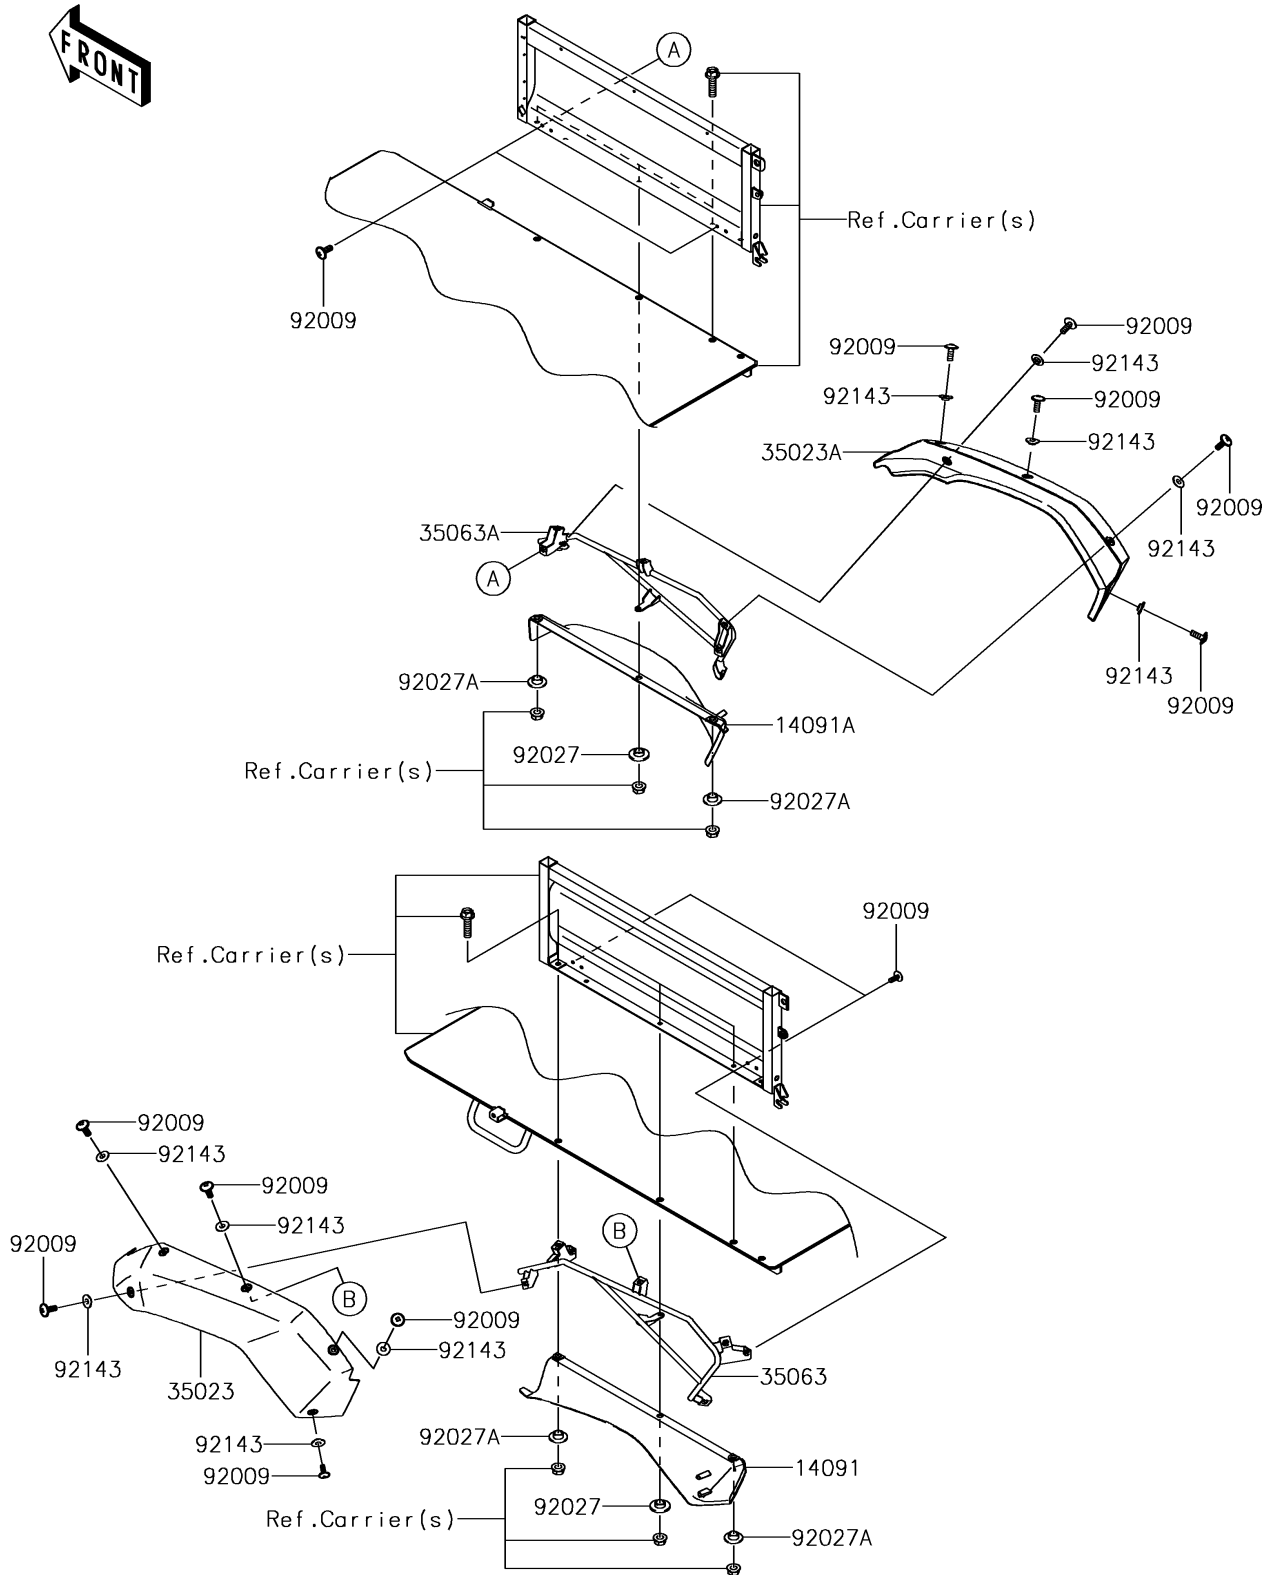

2017 MULE™ 4010 TRANS4x4® PARTS DIAGRAM

Rear Fender(s)

F2172

2017 MULE™ 4010 TRANS4x4® PARTS LIST

Rear Fender(s)

ITEM NAME	PART NUMBER	QUANTITY
COVER,FENDER,INSIDE,RR,LH (Ref # 14091)	14091-1634	1
COVER,FENDER,INSIDE,RR,RH (Ref # 14091A)	14091-1635	1
FENDER-REAR,LH,F.BLACK (Ref # 35023)	35023-0121-6Z	1
FENDER-REAR,RH,F.BLACK (Ref # 35023A)	35023-0122-6Z	1
STAY,RR,LH (Ref # 35063)	35063-0449	1
STAY,RR,RH (Ref # 35063A)	35063-0450	1
SCREW,6X16 (Ref # 92009)	92009-1621	14
COLLAR (Ref # 92027)	92027-1354	2
COLLAR (Ref # 92027A)	92027-1908	4
COLLAR (Ref # 92143)	92143-1087	10