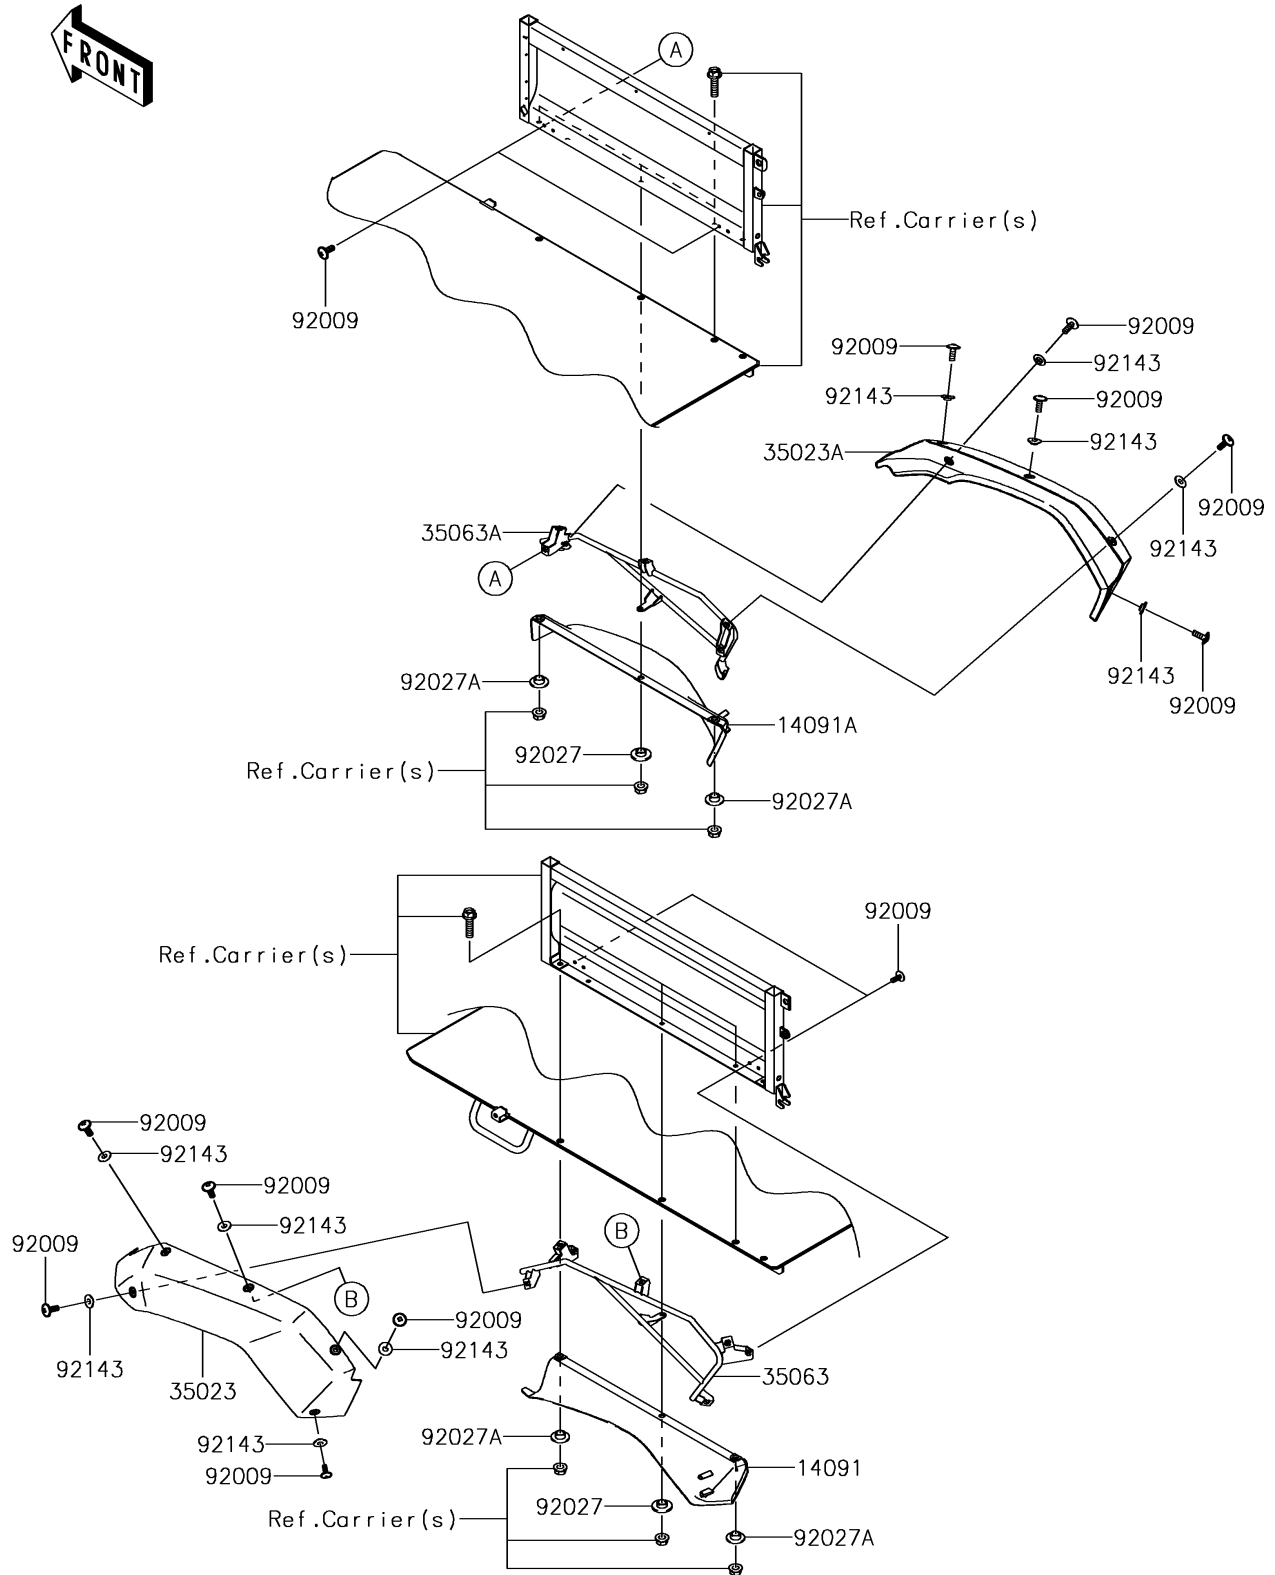

2018 MULE™ 4010 TRANS4x4® PARTS DIAGRAM

Rear Fender(s)

F2172

2018 MULE™ 4010 TRANS4x4® PARTS LIST

Rear Fender(s)

ITEM NAME	PART NUMBER	QUANTITY
COVER,FENDER,INSIDE,RR,LH (Ref # 14091)	14091-1634	1
COVER,FENDER,INSIDE,RR,RH (Ref # 14091A)	14091-1635	1
FENDER-REAR,LH,F.BLACK (Ref # 35023)	35023-0121-6Z	1
FENDER-REAR,RH,F.BLACK (Ref # 35023A)	35023-0122-6Z	1
STAY,RR,LH (Ref # 35063)	35063-0449	1
STAY,RR,RH (Ref # 35063A)	35063-0450	1
SCREW,6X16 (Ref # 92009)	92009-1621	14
COLLAR (Ref # 92027)	92027-1354	2
COLLAR (Ref # 92027A)	92027-1908	4
COLLAR (Ref # 92143)	92143-1087	10