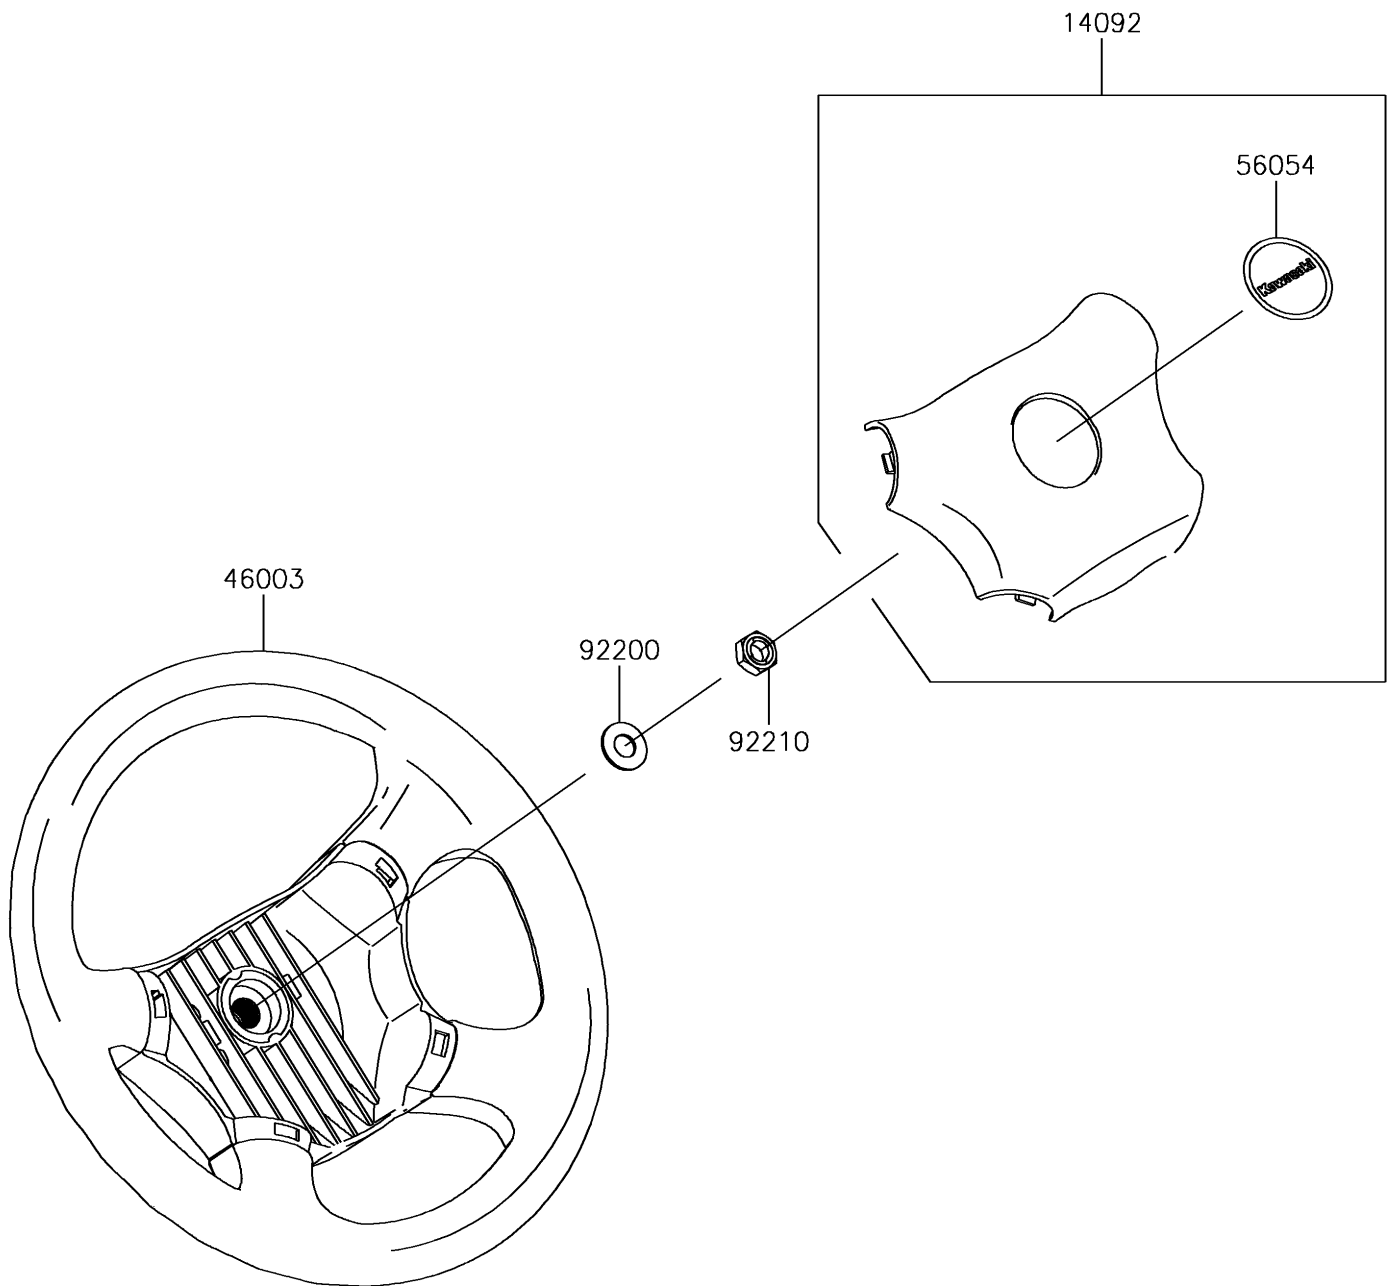

2017 MULE™ 4010 TRANS4x4® PARTS DIAGRAM

Steering Wheel

F2311

2017 MULE™ 4010 TRANS4x4® PARTS LIST

Steering Wheel

ITEM NAME	PART NUMBER	QUANTITY
COVER,HORN SWITCH (Ref # 14092)	14092-1029	1
HANDLE (Ref # 46003)	46003-0595	1
MARK,CENTER LOGO,KAWASAKI (Ref # 56054)	56054-1188	1
WASHER,12.1X25X1.6 (Ref # 92200)	92200-0455	1
NUT,LOCK,12MM (Ref # 92210)	92210-1249	1