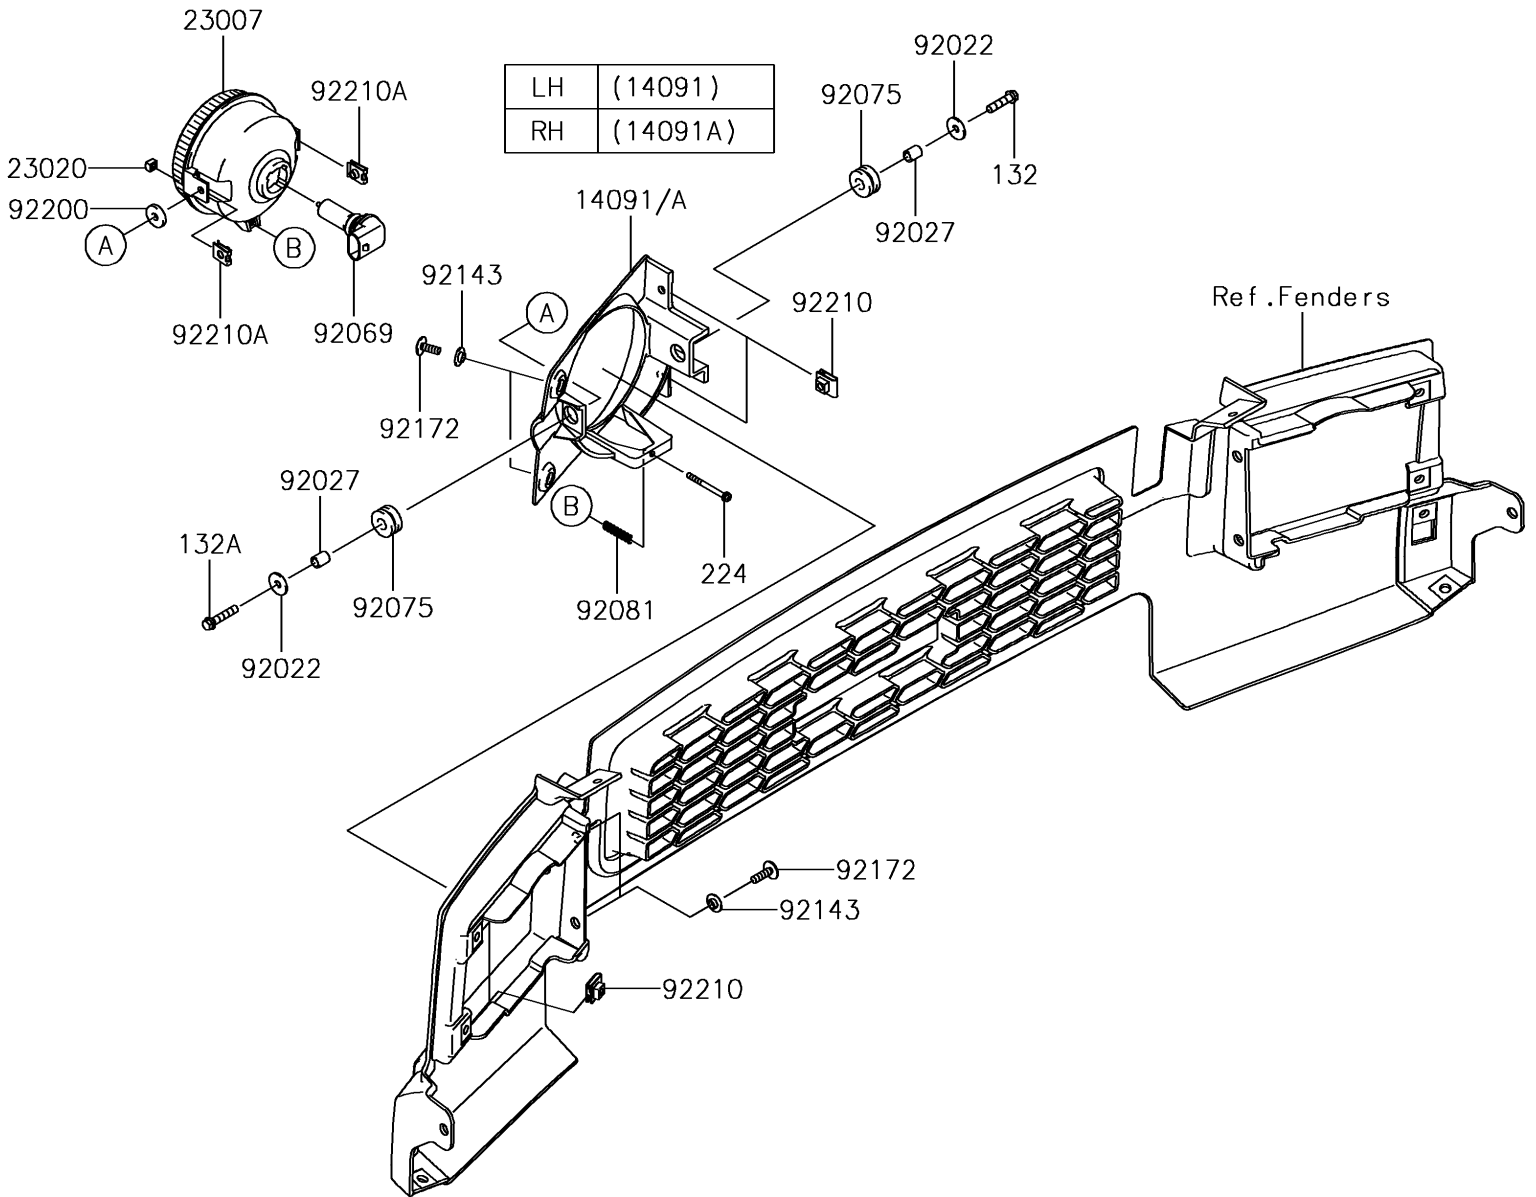

# 2017 MULE™ 4010 TRANS4x4® PARTS DIAGRAM

Headlight(s)

F2710

## 2017 MULE™ 4010 TRANS4x4® PARTS LIST

### Headlight(s)

ITEM NAME	PART NUMBER	QUANTITY
COVER,HEAD LAMP,LH (Ref # 14091)	14091-0827	1
COVER,HEAD LAMP,RH (Ref # 14091A)	14091-0828	1
LENS-COMP,HEAD LAMP (Ref # 23007)	23007-0096	2
NUT,4MM,FOCUS ADJUST (Ref # 23020)	23020-018	2
WASHER,6.5X20X1.6 (Ref # 92022)	92022-125	4
COLLAR,6.8X10X12 (Ref # 92027)	92027-162	4
BULB,12V 35/35W (Ref # 92069)	92069-0019	2
DAMPER,10X24X12 (Ref # 92075)	92075-1690	4
SPRING,FOCUS ADJUST (Ref # 92081)	92081-1896	2
COLLAR (Ref # 92143)	92143-1087	8
SCREW,TAPPING,6X20 (Ref # 92172)	92172-0488	8
WASHER,6.5X20X3.2 (Ref # 92200)	92200-0359	2
NUT,LEAF SPRING,6MM (Ref # 92210)	92210-0624	8
NUT (Ref # 92210A)	92210-1125	4
BOLT-FLANGED-SMALL,6X25 (Ref # 132)	132BA0625	2
BOLT-FLANGED-SMALL,6X30 (Ref # 132A)	132BA0630	2
SCREW-PAN-WP-CROS,4X45 (Ref # 224)	224AA0445	2