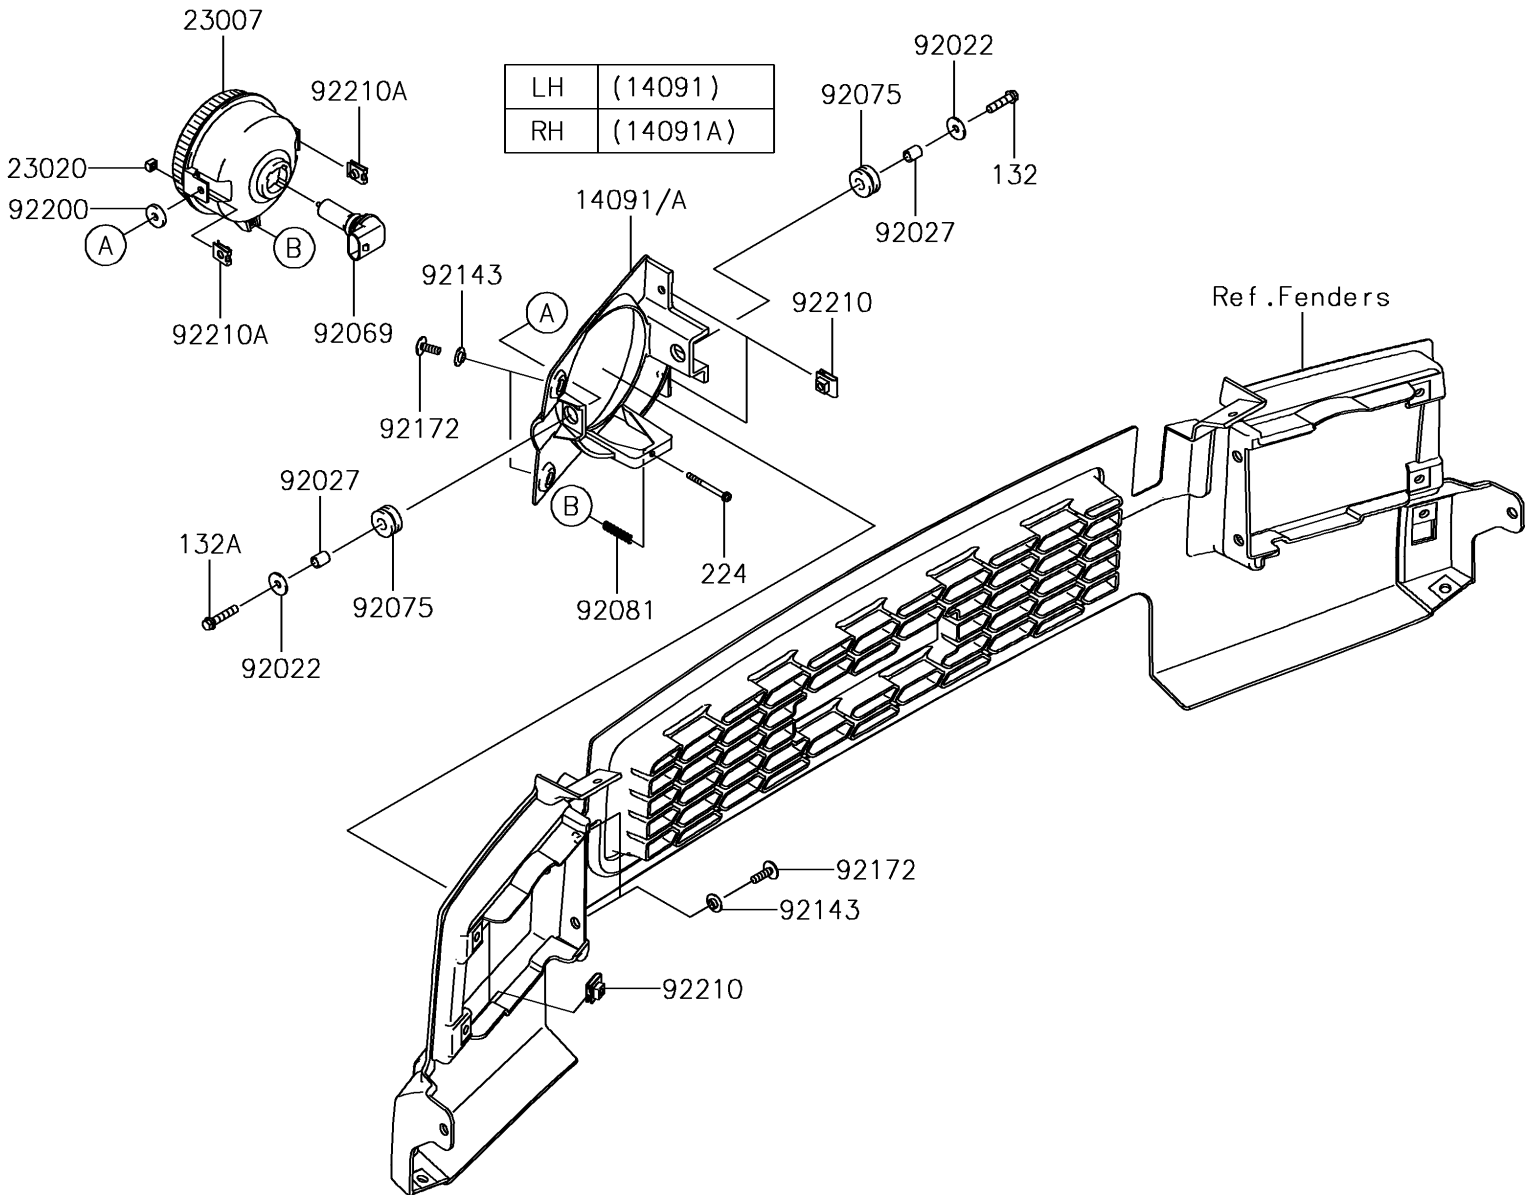

# 2017 MULE™ 4010 TRANS4x4® PARTS DIAGRAM

Headlight(s)

F2710

## 2017 MULE™ 4010 TRANS4x4® PARTS LIST

### Headlight(s)

ITEM NAME	PART NUMBER	QUANTITY
COVER,HEAD LAMP,LH (Ref # 14091)	14091-0827	1
COVER,HEAD LAMP,RH (Ref # 14091A)	14091-0828	1
LENS-COMP,HEAD LAMP (Ref # 23007)	23007-0096	2
NUT,4MM,FOCUS ADJUST (Ref # 23020)	23020-018	2
WASHER,6.5X20X1.6 (Ref # 92022)	92022-125	4
COLLAR,6.8X10X12 (Ref # 92027)	92027-162	4
BULB,12V 35/35W (Ref # 92069)	92069-0019	2
DAMPER,10X24X12 (Ref # 92075)	92075-1690	4
SPRING,FOCUS ADJUST (Ref # 92081)	92081-1896	2
COLLAR (Ref # 92143)	92143-1087	8
SCREW,TAPPING,6X20 (Ref # 92172)	92172-0488	8
WASHER,6.5X20X3.2 (Ref # 92200)	92200-0359	2
NUT,LEAF SPRING,6MM (Ref # 92210)	92210-0624	8
NUT (Ref # 92210A)	92210-1125	4
BOLT-FLANGED-SMALL,6X25 (Ref # 132)	132BA0625	2
BOLT-FLANGED-SMALL,6X30 (Ref # 132A)	132BA0630	2
SCREW-PAN-WP-CROS,4X45 (Ref # 224)	224AA0445	2