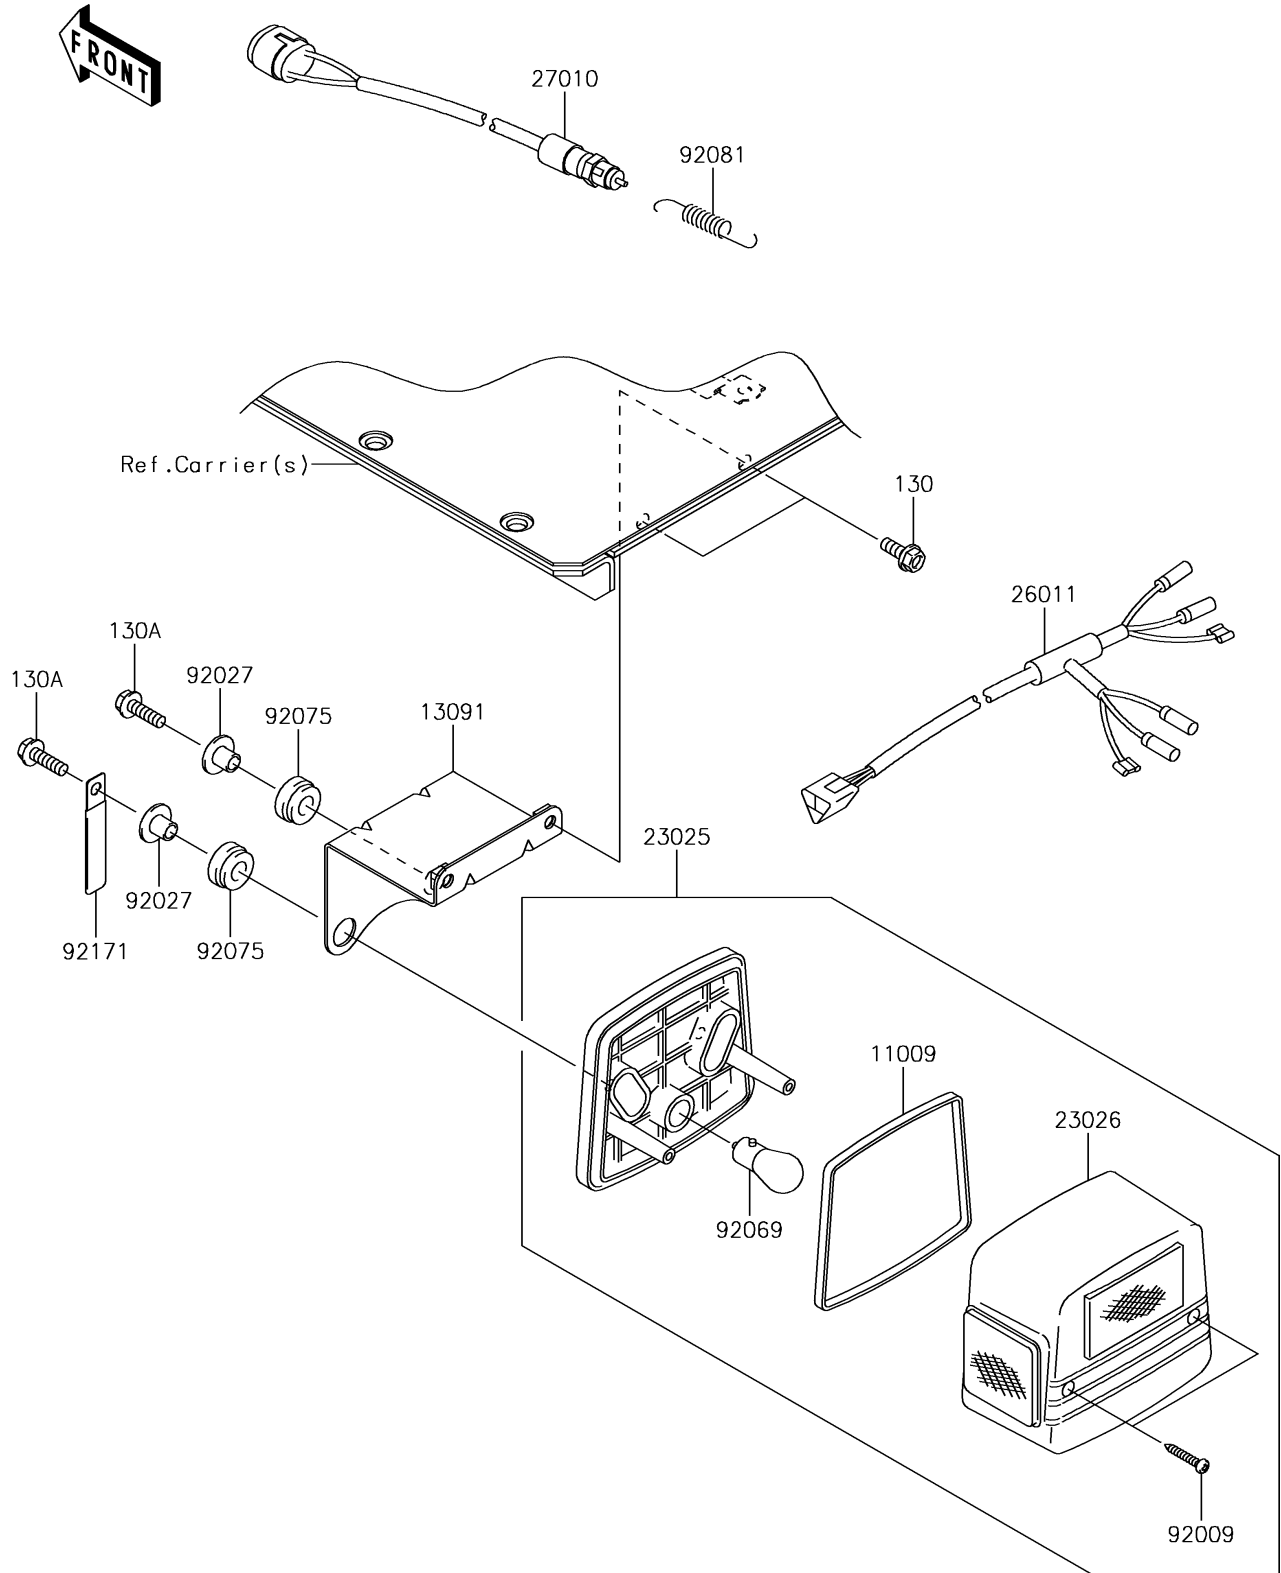

2019 MULE™ 4010 TRANS4x4® PARTS DIAGRAM

Taillight(s)

F2720

2019 MULE™ 4010 TRANS4x4® PARTS LIST

Taillight(s)

| ITEM NAME | PART NUMBER | QUANTITY |
|----------------------------------|-------------|----------|
| GASKET,TAIL LAMP (Ref # 11009) | 11009-1215 | 2 |
| HOLDER,TAIL LAMP (Ref # 13091) | 13091-1743 | 2 |
| LAMP-TAIL (Ref # 23025) | 23025-1042 | 2 |
| LENS,TAIL LAMP (Ref # 23026) | 23026-1019 | 2 |
| WIRE-LEAD (Ref # 26011) | 26011-1756 | 1 |
| SWITCH,BRAKE LAMP (Ref # 27010) | 27010-1301 | 1 |
| SCREW,TAPPING,4X25 (Ref # 92009) | 92009-1069 | 4 |
| COLLAR,L=11.1 (Ref # 92027) | 92027-194 | 4 |
| BULB,12V 21/5W (Ref # 92069) | 92069-1011 | 2 |
| DAMPER (Ref # 92075) | 92075-277 | 4 |
| SPRING,HOOK RETURN (Ref # 92081) | 92081-1466 | 1 |
| CLAMP,L=60 (Ref # 92171) | 92171-0652 | 2 |
| BOLT-FLANGED,6X16 (Ref # 130) | 130BA0616 | 4 |
| BOLT-FLANGED,6X20 (Ref # 130A) | 130BA0620 | 4 |