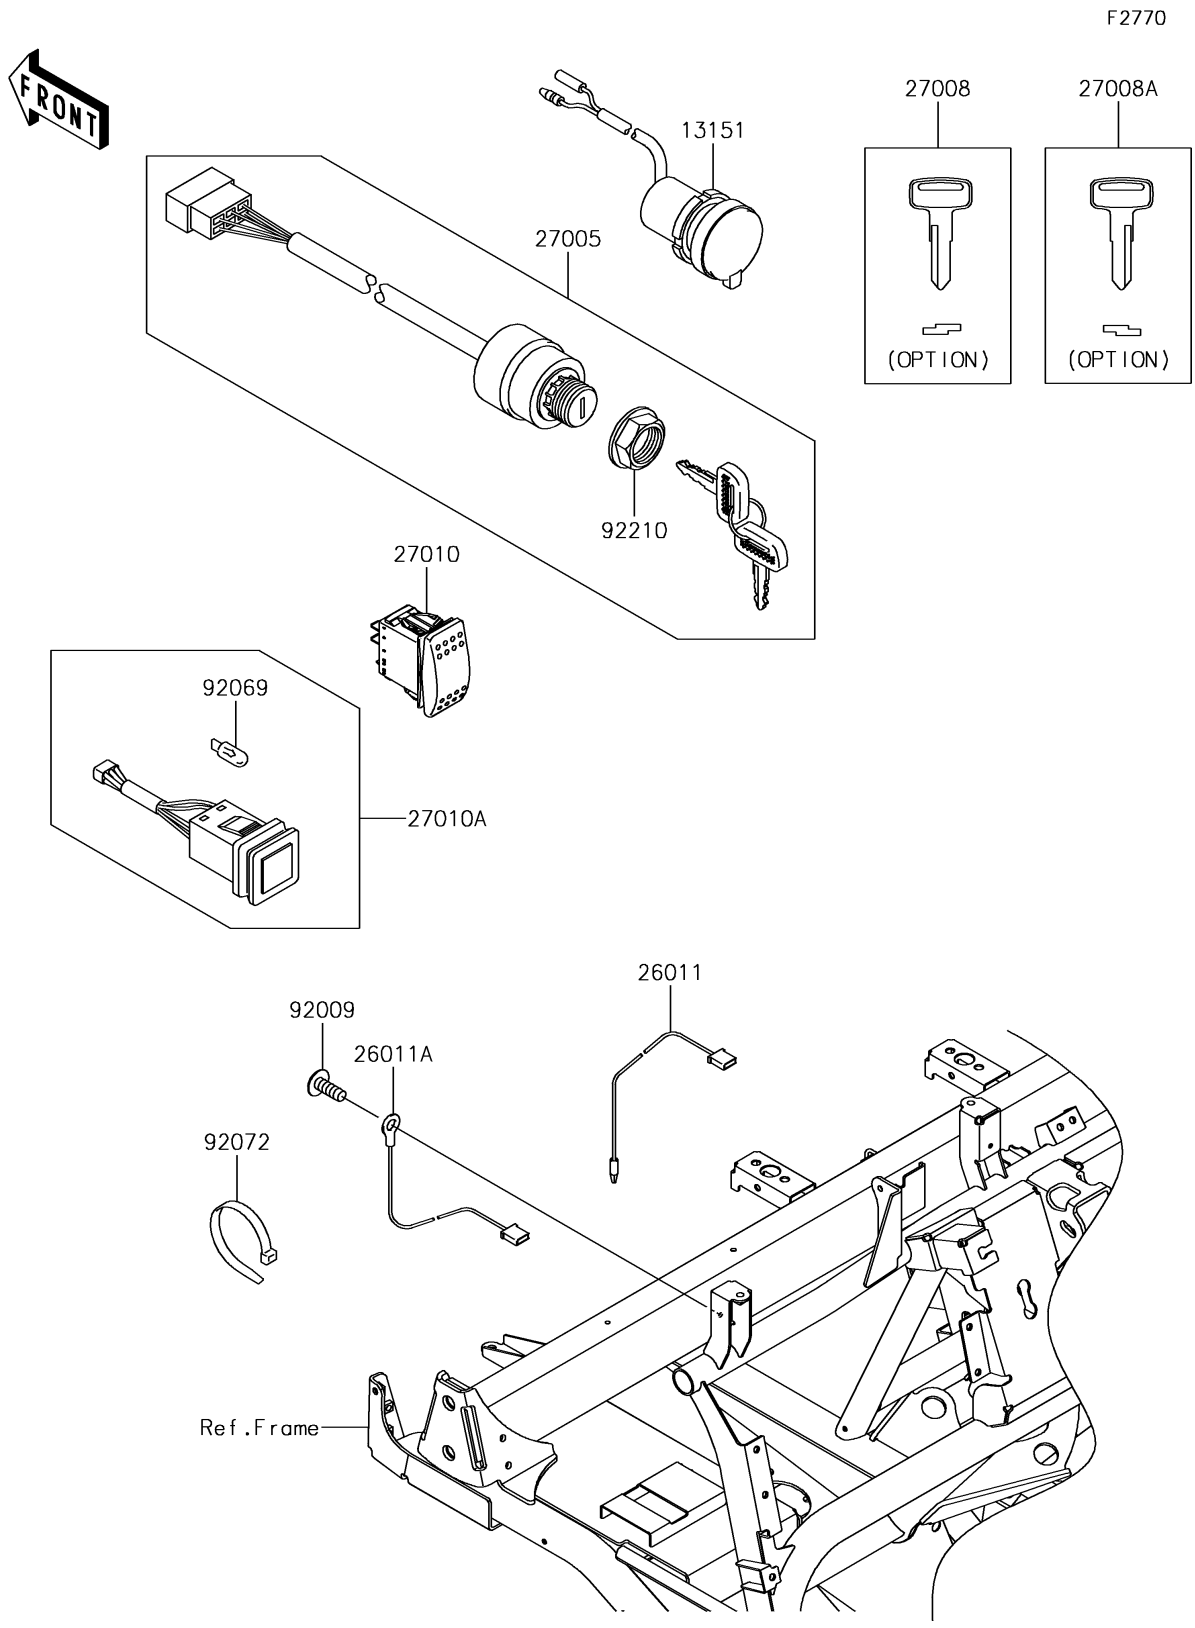

# 2019 MULE™ 4010 TRANS4x4® PARTS DIAGRAM

## 2019 MULE™ 4010 TRANS4x4® PARTS LIST

### Ignition Switch

ITEM NAME	PART NUMBER	QUANTITY
SWITCH-COMP,D.C.TERMINAL (Ref # 13151)	13151-0003	1
WIRE-LEAD,360MM (Ref # 26011)	26011-0796	1
WIRE-LEAD,320MM (Ref # 26011A)	26011-0797	1
SWITCH-ASSY-IGNITION (Ref # 27005)	27005-0011	1
KEY-LOCK,BLANK (Ref # 27008)	27008-1153	1
KEY-LOCK,BLANK (Ref # 27008A)	27008-1157	1
SWITCH,HORN (Ref # 27010)	27010-0734	1
SWITCH,HEAD LAMP (Ref # 27010A)	27010-0814	1
SCREW,TAPPING,6X16 (Ref # 92009)	92009-1166	1
BULB,12V 1.7W (Ref # 92069)	92069-0083	1
BAND,L=188 (Ref # 92072)	92072-1239	1
NUT,IGNITION SWITCH (Ref # 92210)	92210-1264	1