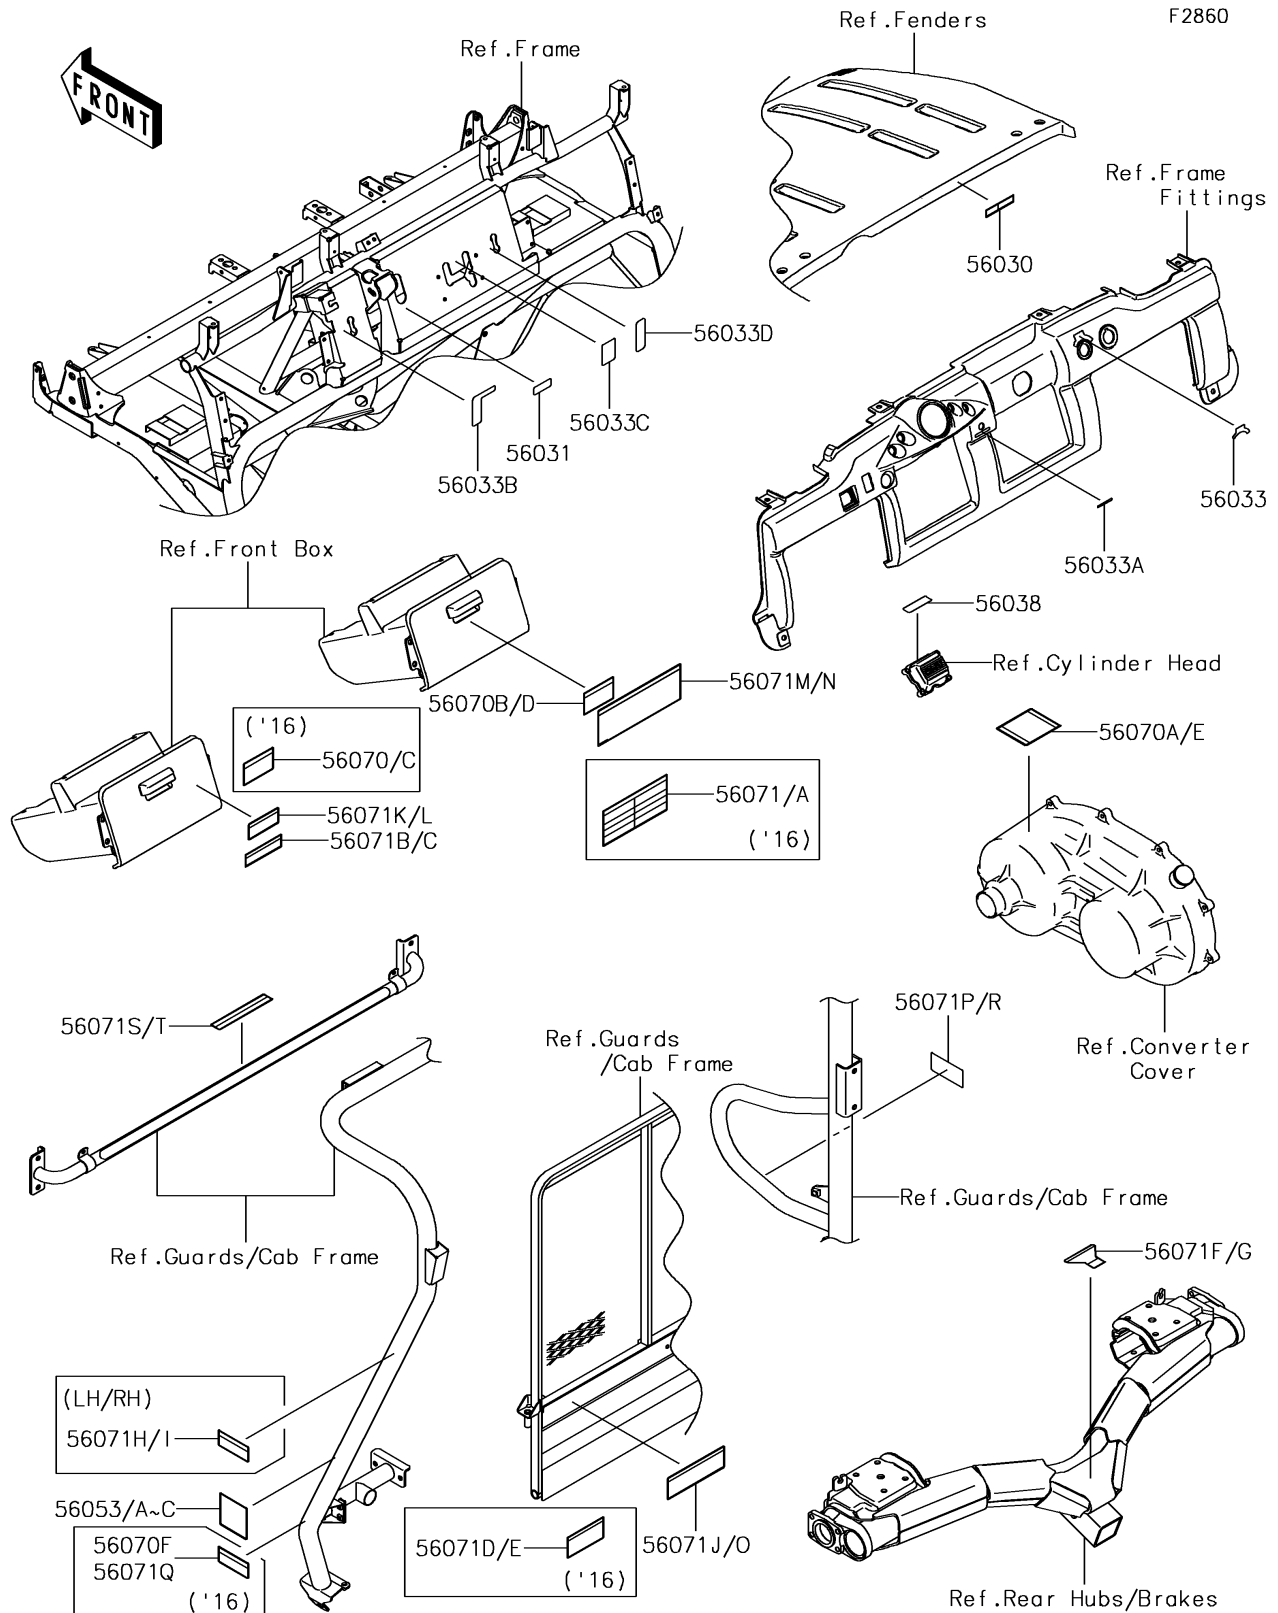

2017 MULE™ 4010 TRANS4x4® PARTS DIAGRAM

Labels

2017 MULE™ 4010 TRANS4x4® PARTS LIST

Labels

ITEM NAME	PART NUMBER	QUANTITY
LABEL,OPERATING HOOD (Ref # 56030)	56030-0267	1
LABEL-MANUAL,BRAKE FLUID LEVEL (Ref # 56031)	56031-1818	1
LABEL-MANUAL,IGNITION (Ref # 56033)	56033-0212	1
LABEL-MANUAL,POWER STEERING (Ref # 56033A)	56033-0213	1
LABEL-MANUAL,DIFF MODE (Ref # 56033B)	56033-1183	1
LABEL-MANUAL,SHIFT (Ref # 56033C)	56033-1186	1
LABEL-MANUAL,2WD/4WD (Ref # 56033D)	56033-1187	1
LABEL-BRAND (Ref # 56038)	56038-2782	1
LABEL-SPECIFICATION,TIRE (Ref # 56053B)	56053-7530	1
LABEL-SPECIFICATION,TIRE (Ref # 56053C)	56053-7534	1
LABEL-WARNING,OFF-HIGHWAY (Ref # 56070)	56070-0050	1
LABEL-WARNING,HOT SURFACES (Ref # 56070A)	56070-0051	1
LABEL-WARNING,BONNET OPERATION (Ref # 56070B)	56070-0053	1
LABEL,OFF-HIGHWAY (Ref # 56070C)	56070-0055	1
LABEL-WARNING,BED RAISED (Ref # 56070F)	56070-7515	1
LABEL-WARNING,GENERAL (Ref # 56071)	56071-0102	1
LABEL-WARNING,GENERAL (Ref # 56071A)	56071-0110	1
LABEL-WARNING,SHIFT CAUTION (Ref # 56071B)	56071-0128	1
LABEL-WARNING,CARGO BED (Ref # 56071D)	56071-0137	1
LABEL-WARNING,CARGO BED (Ref # 56071E)	56071-0139	1
LABEL-WARNING,TRAILER HITCH (Ref # 56071F)	56071-0332	1
LABEL-WARNING,CAB FRAME (Ref # 56071H)	56071-0492	2
LABEL-WARNING,CARGO BED,4P (Ref # 56071J)	56071-0637	1
LABEL-WARNING,CARGO BED (Ref # 56071K)	56071-0638	1
LABEL-WARNING,GENERAL (Ref # 56071M)	56071-0645	1
LABEL-WARNING,GASOLINE (Ref # 56071P)	56071-7501	1
LABEL,BED RAISED (Ref # 56071Q)	56071-7504	1
LABEL-WARNING,REAR SEAT (Ref # 56071T)	56071-7513	1